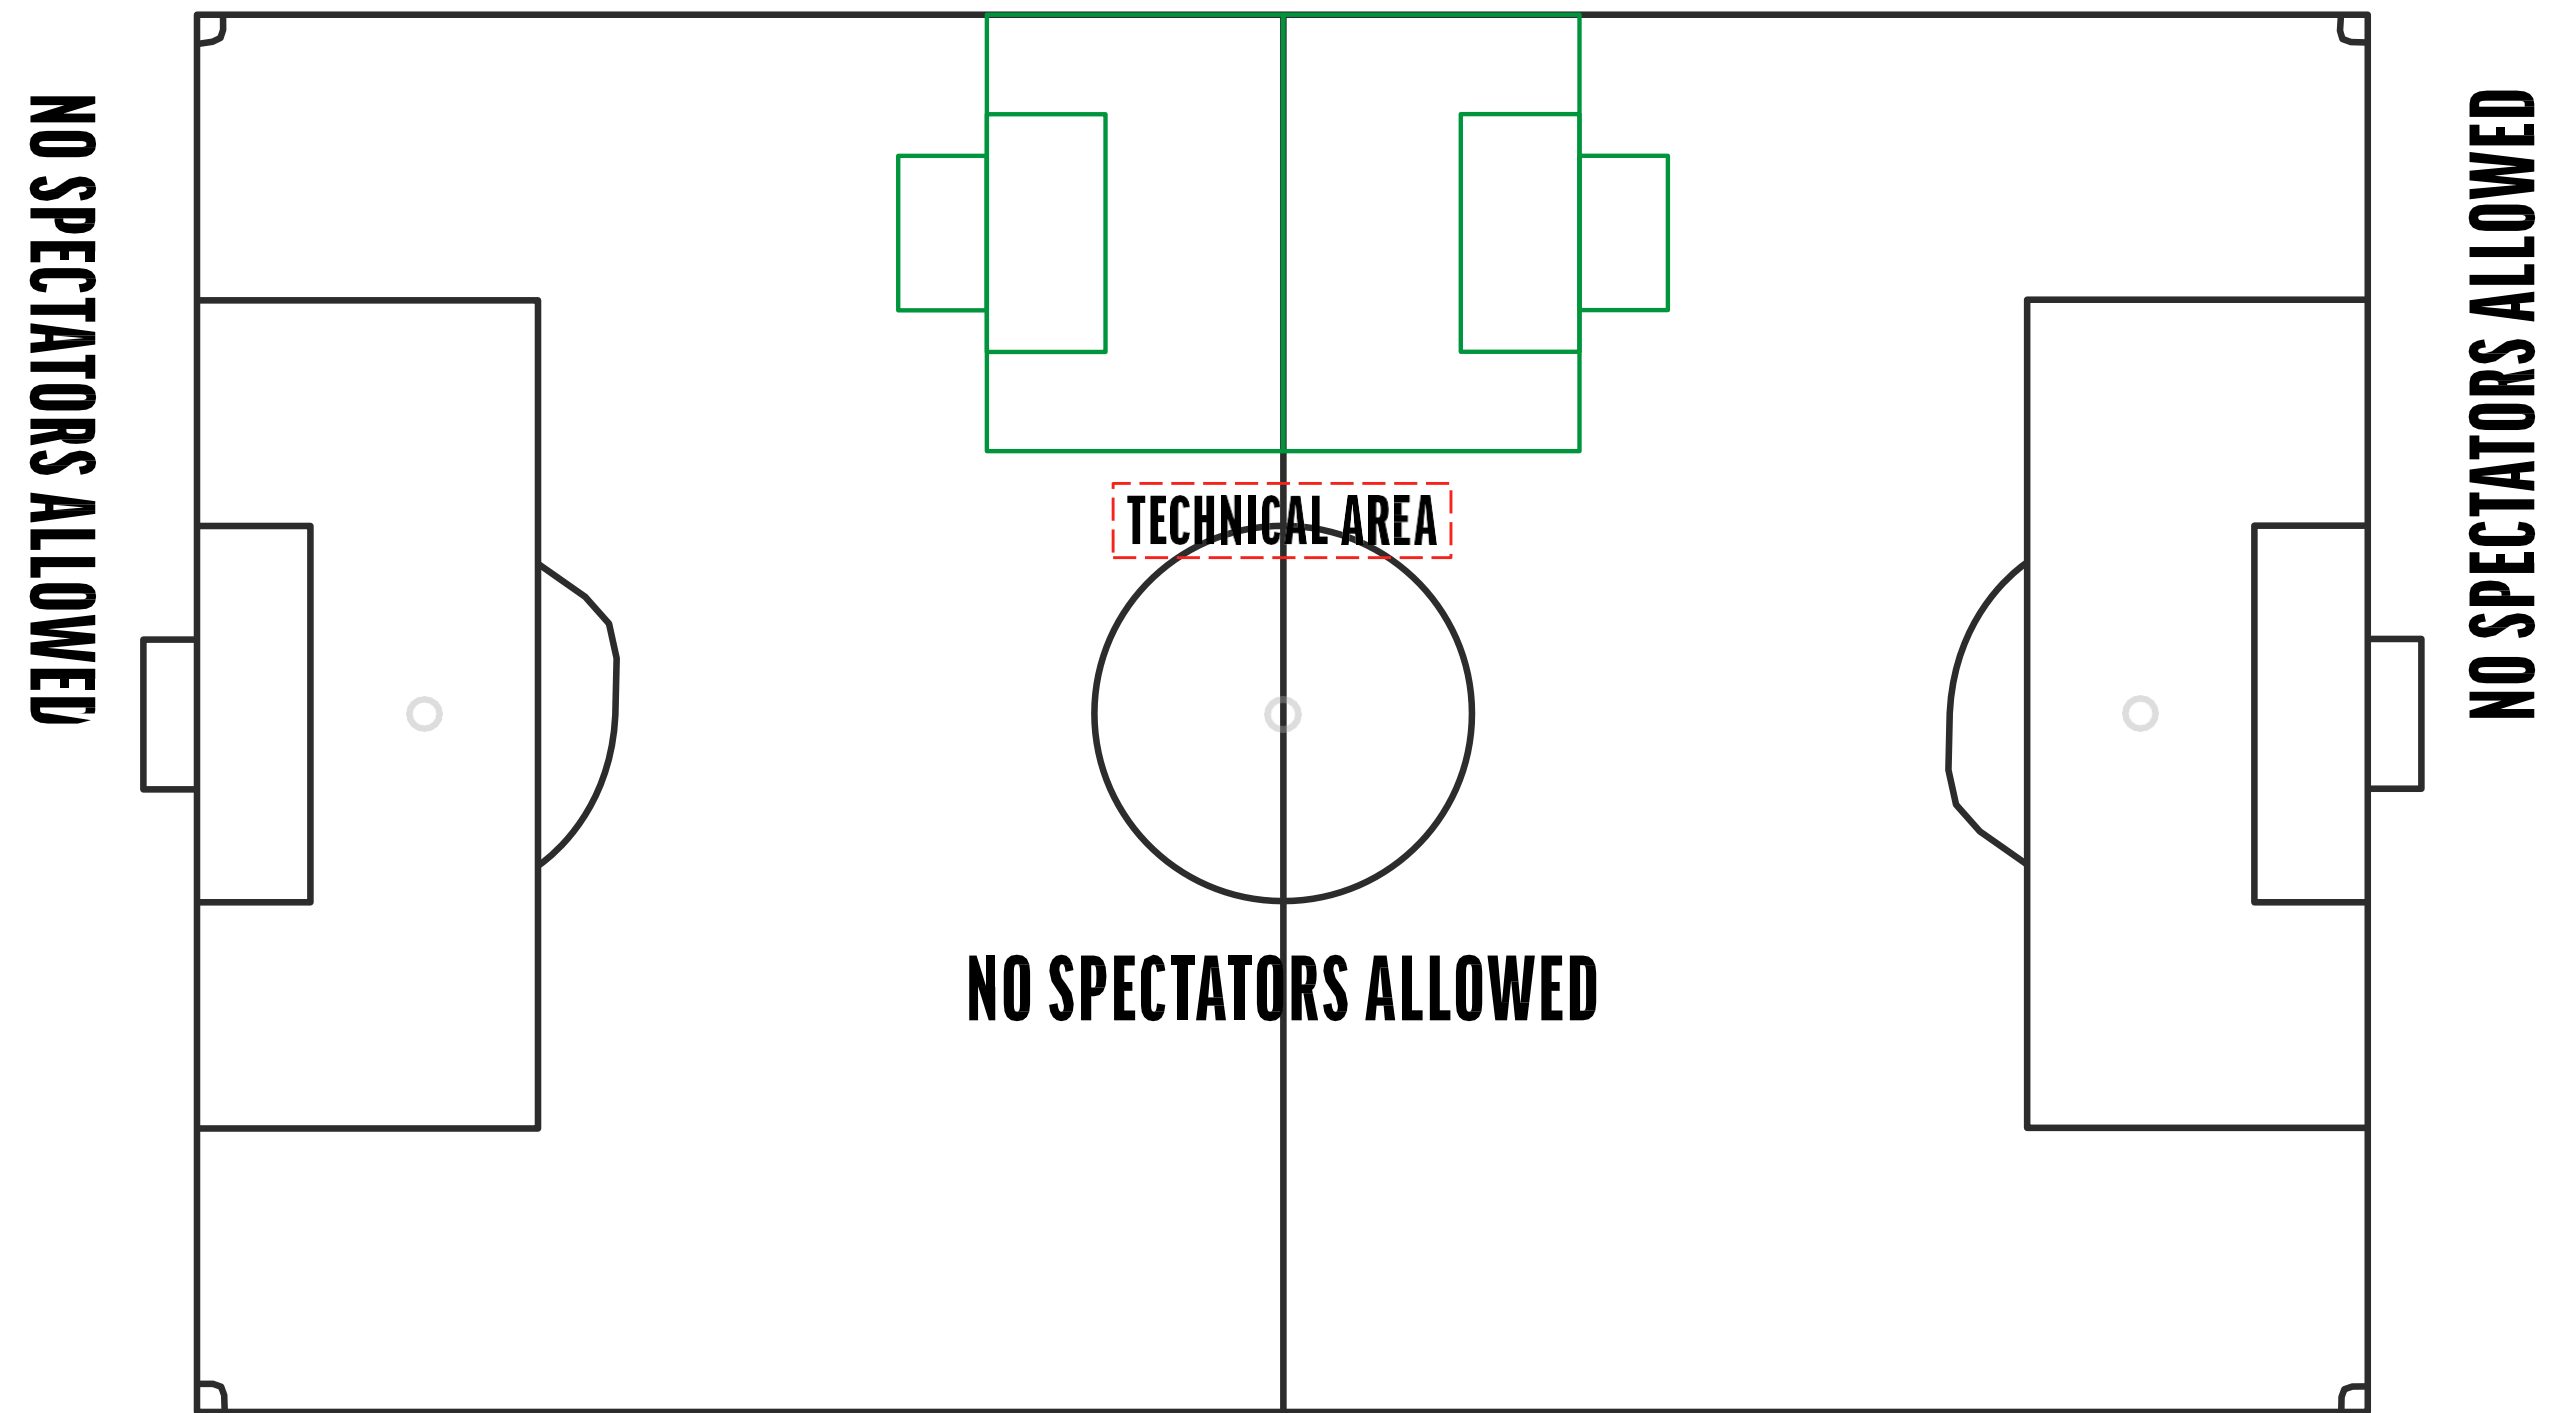

## 5 V 5

Pitch size : 35x25 yards

Goal size : 8x4ft

Goal area: 7x12 yards

2 team set-up

Example 8

BEHIND THE LINE BARRIER

SPECTATOR AREA