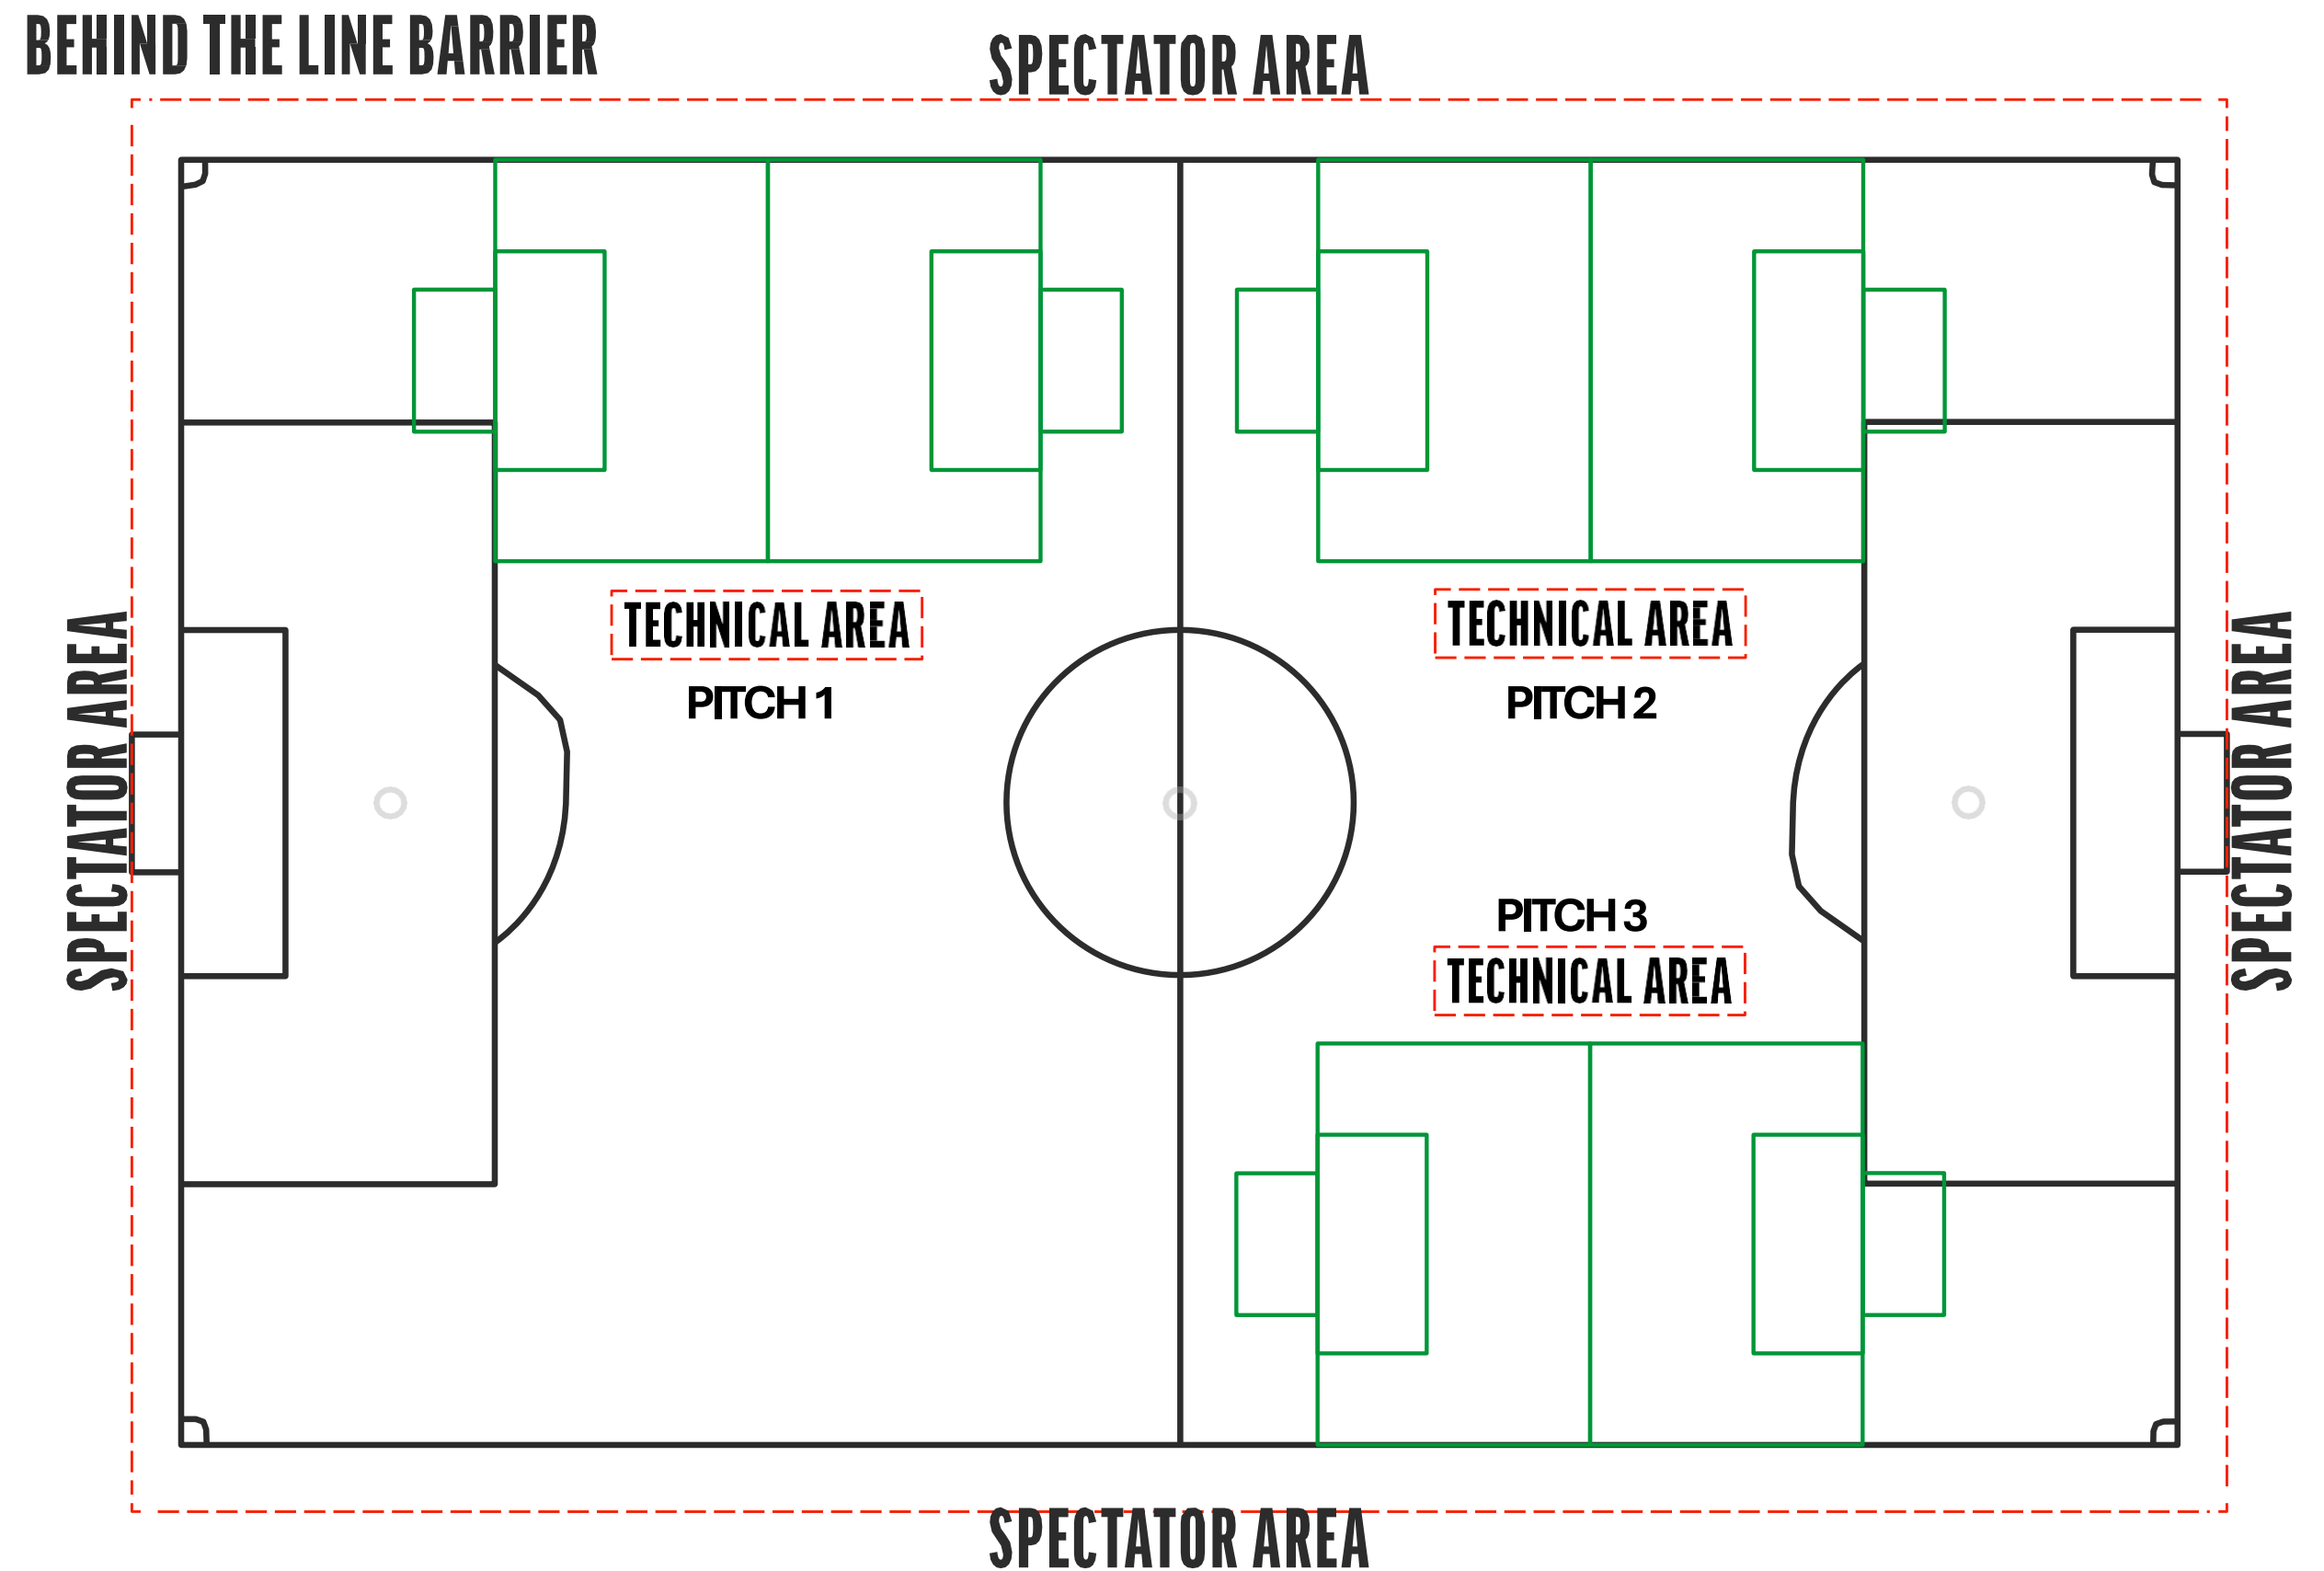

## 5 V 5

Pitch size : 35x25 yards

Goal size : 8x4ft

Goal area: 7x12 yards

6 team set-up

Example 3

\*Pitch diagrams are not to exact size