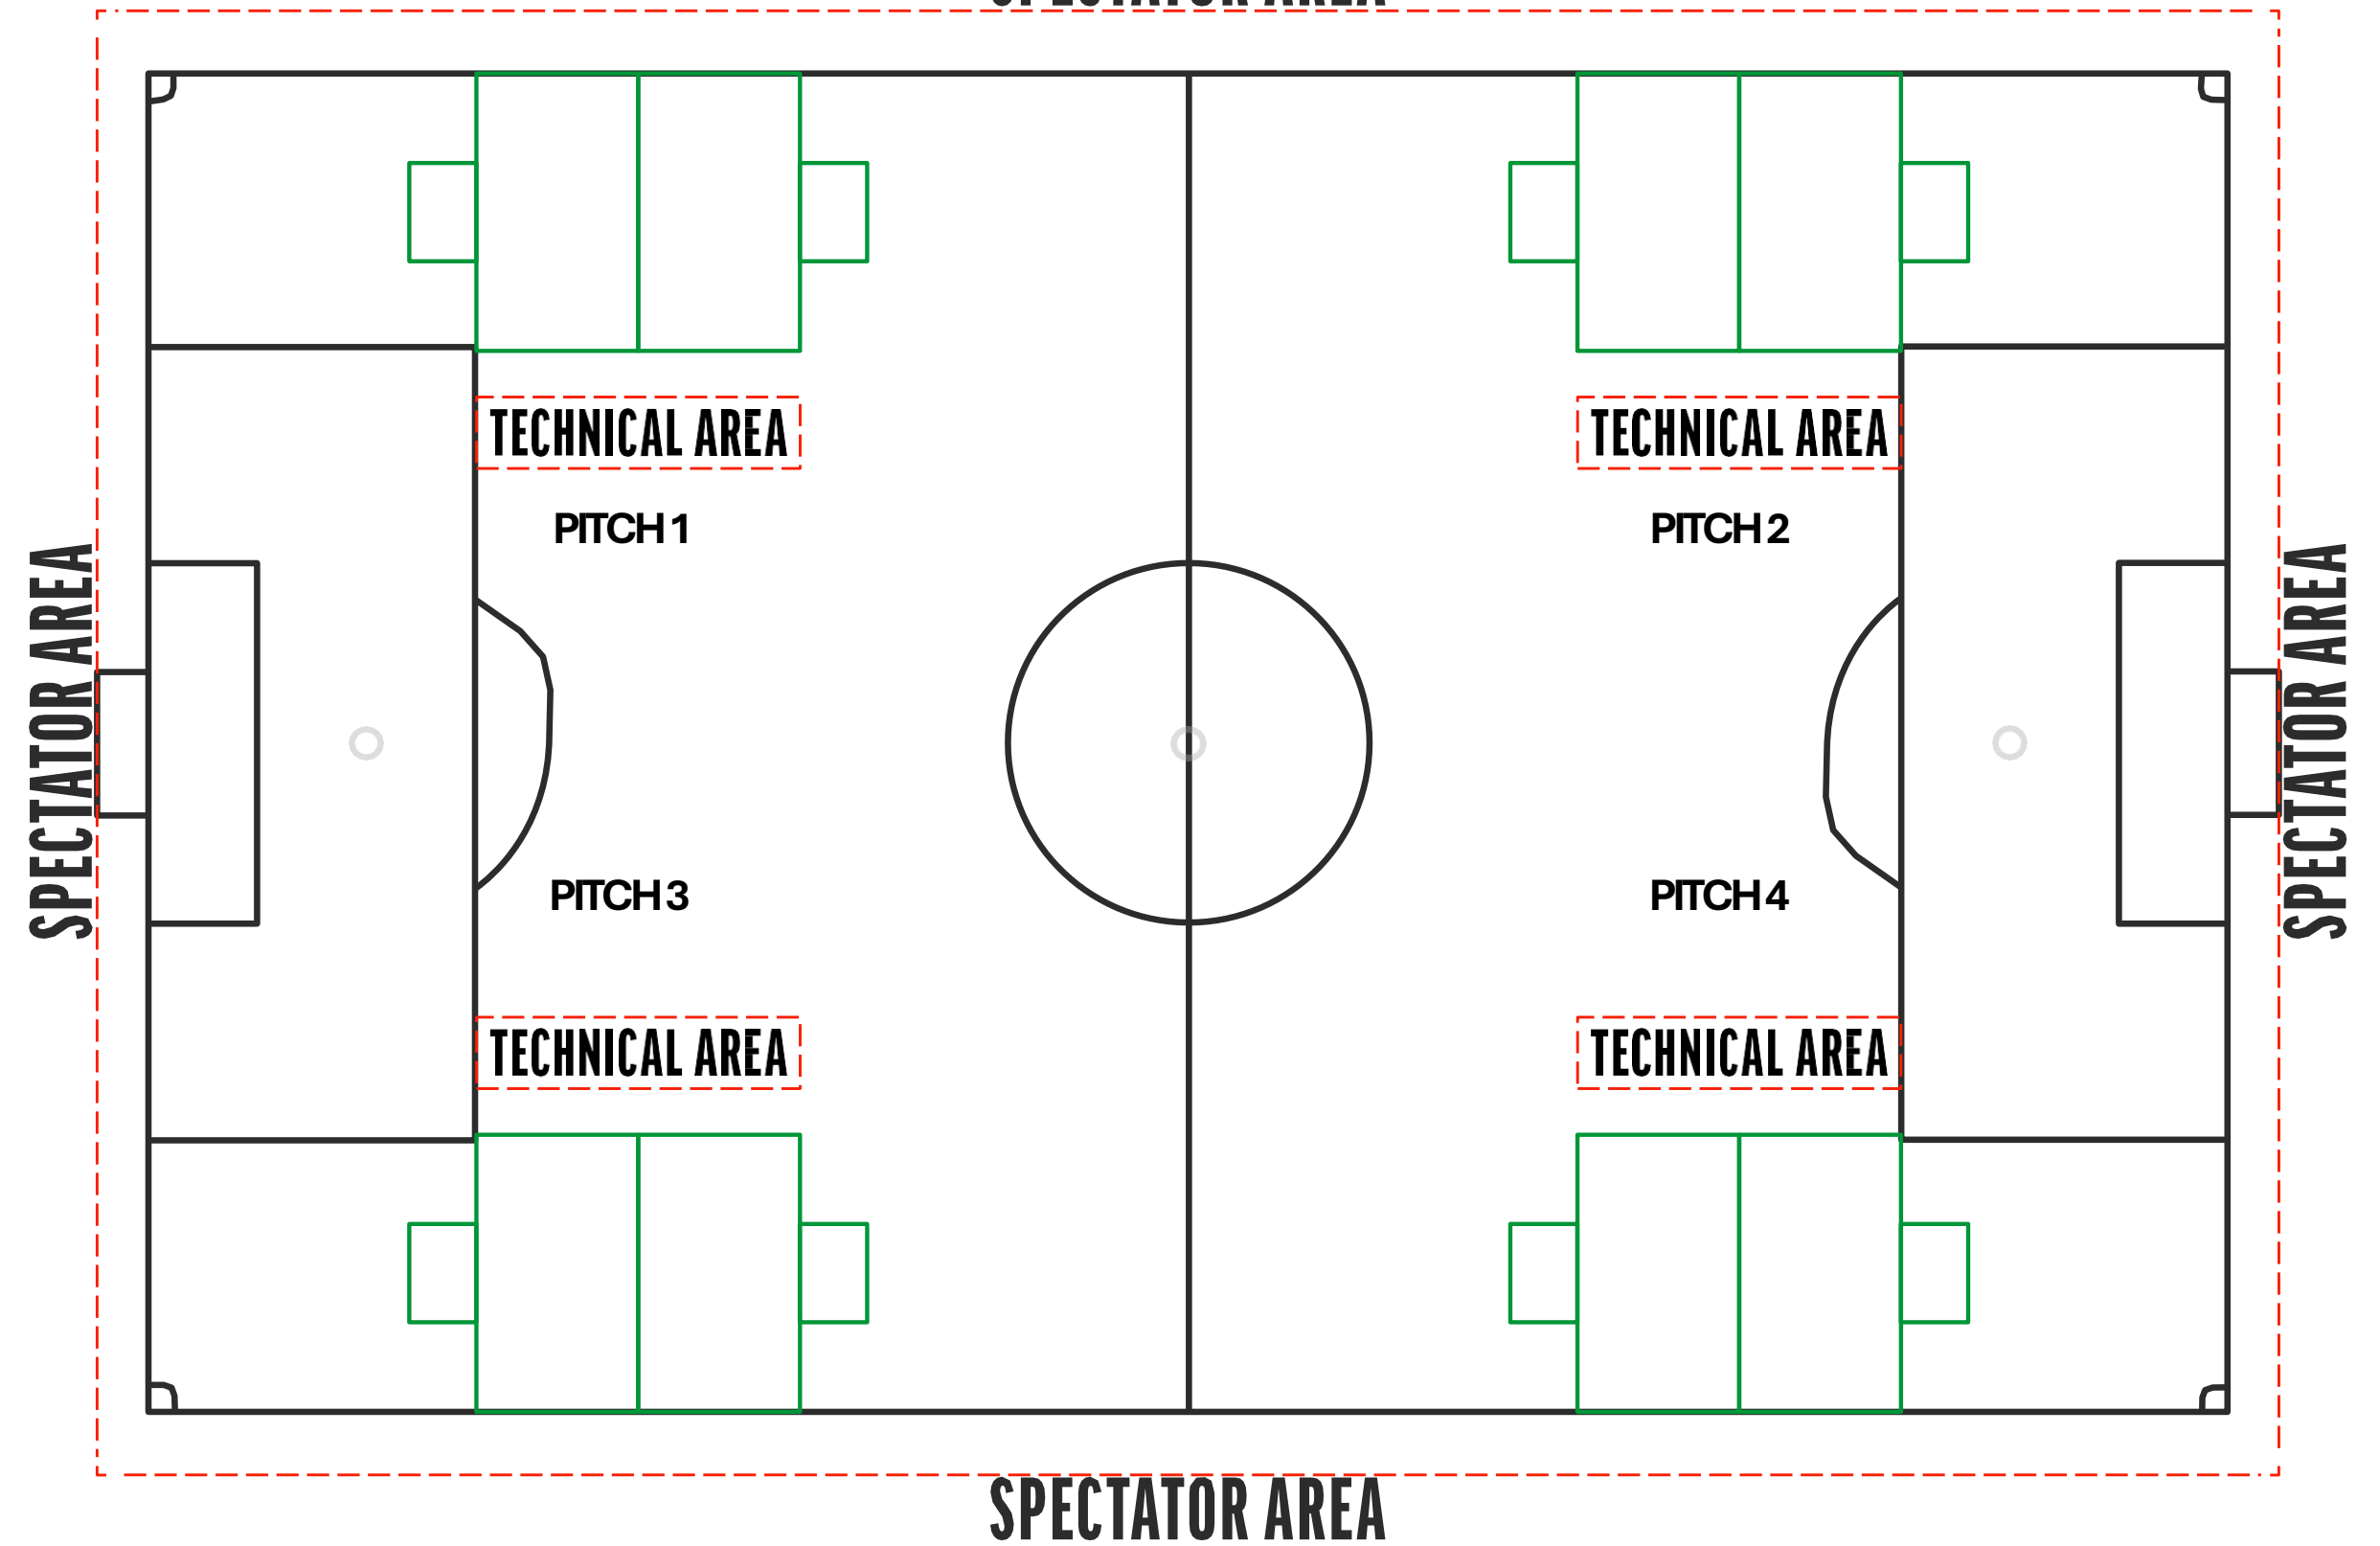

## 4 V 4 NO GOALKEEPERS

Pitch size : 28x20 yards

Goal size : Height (min 3ft max 4ft)  
Width (min 4ft max 6ft)

Goal area: none

8 team set-up

Example 3

BEHIND THE LINE BARRIER

SPECTATOR AREA