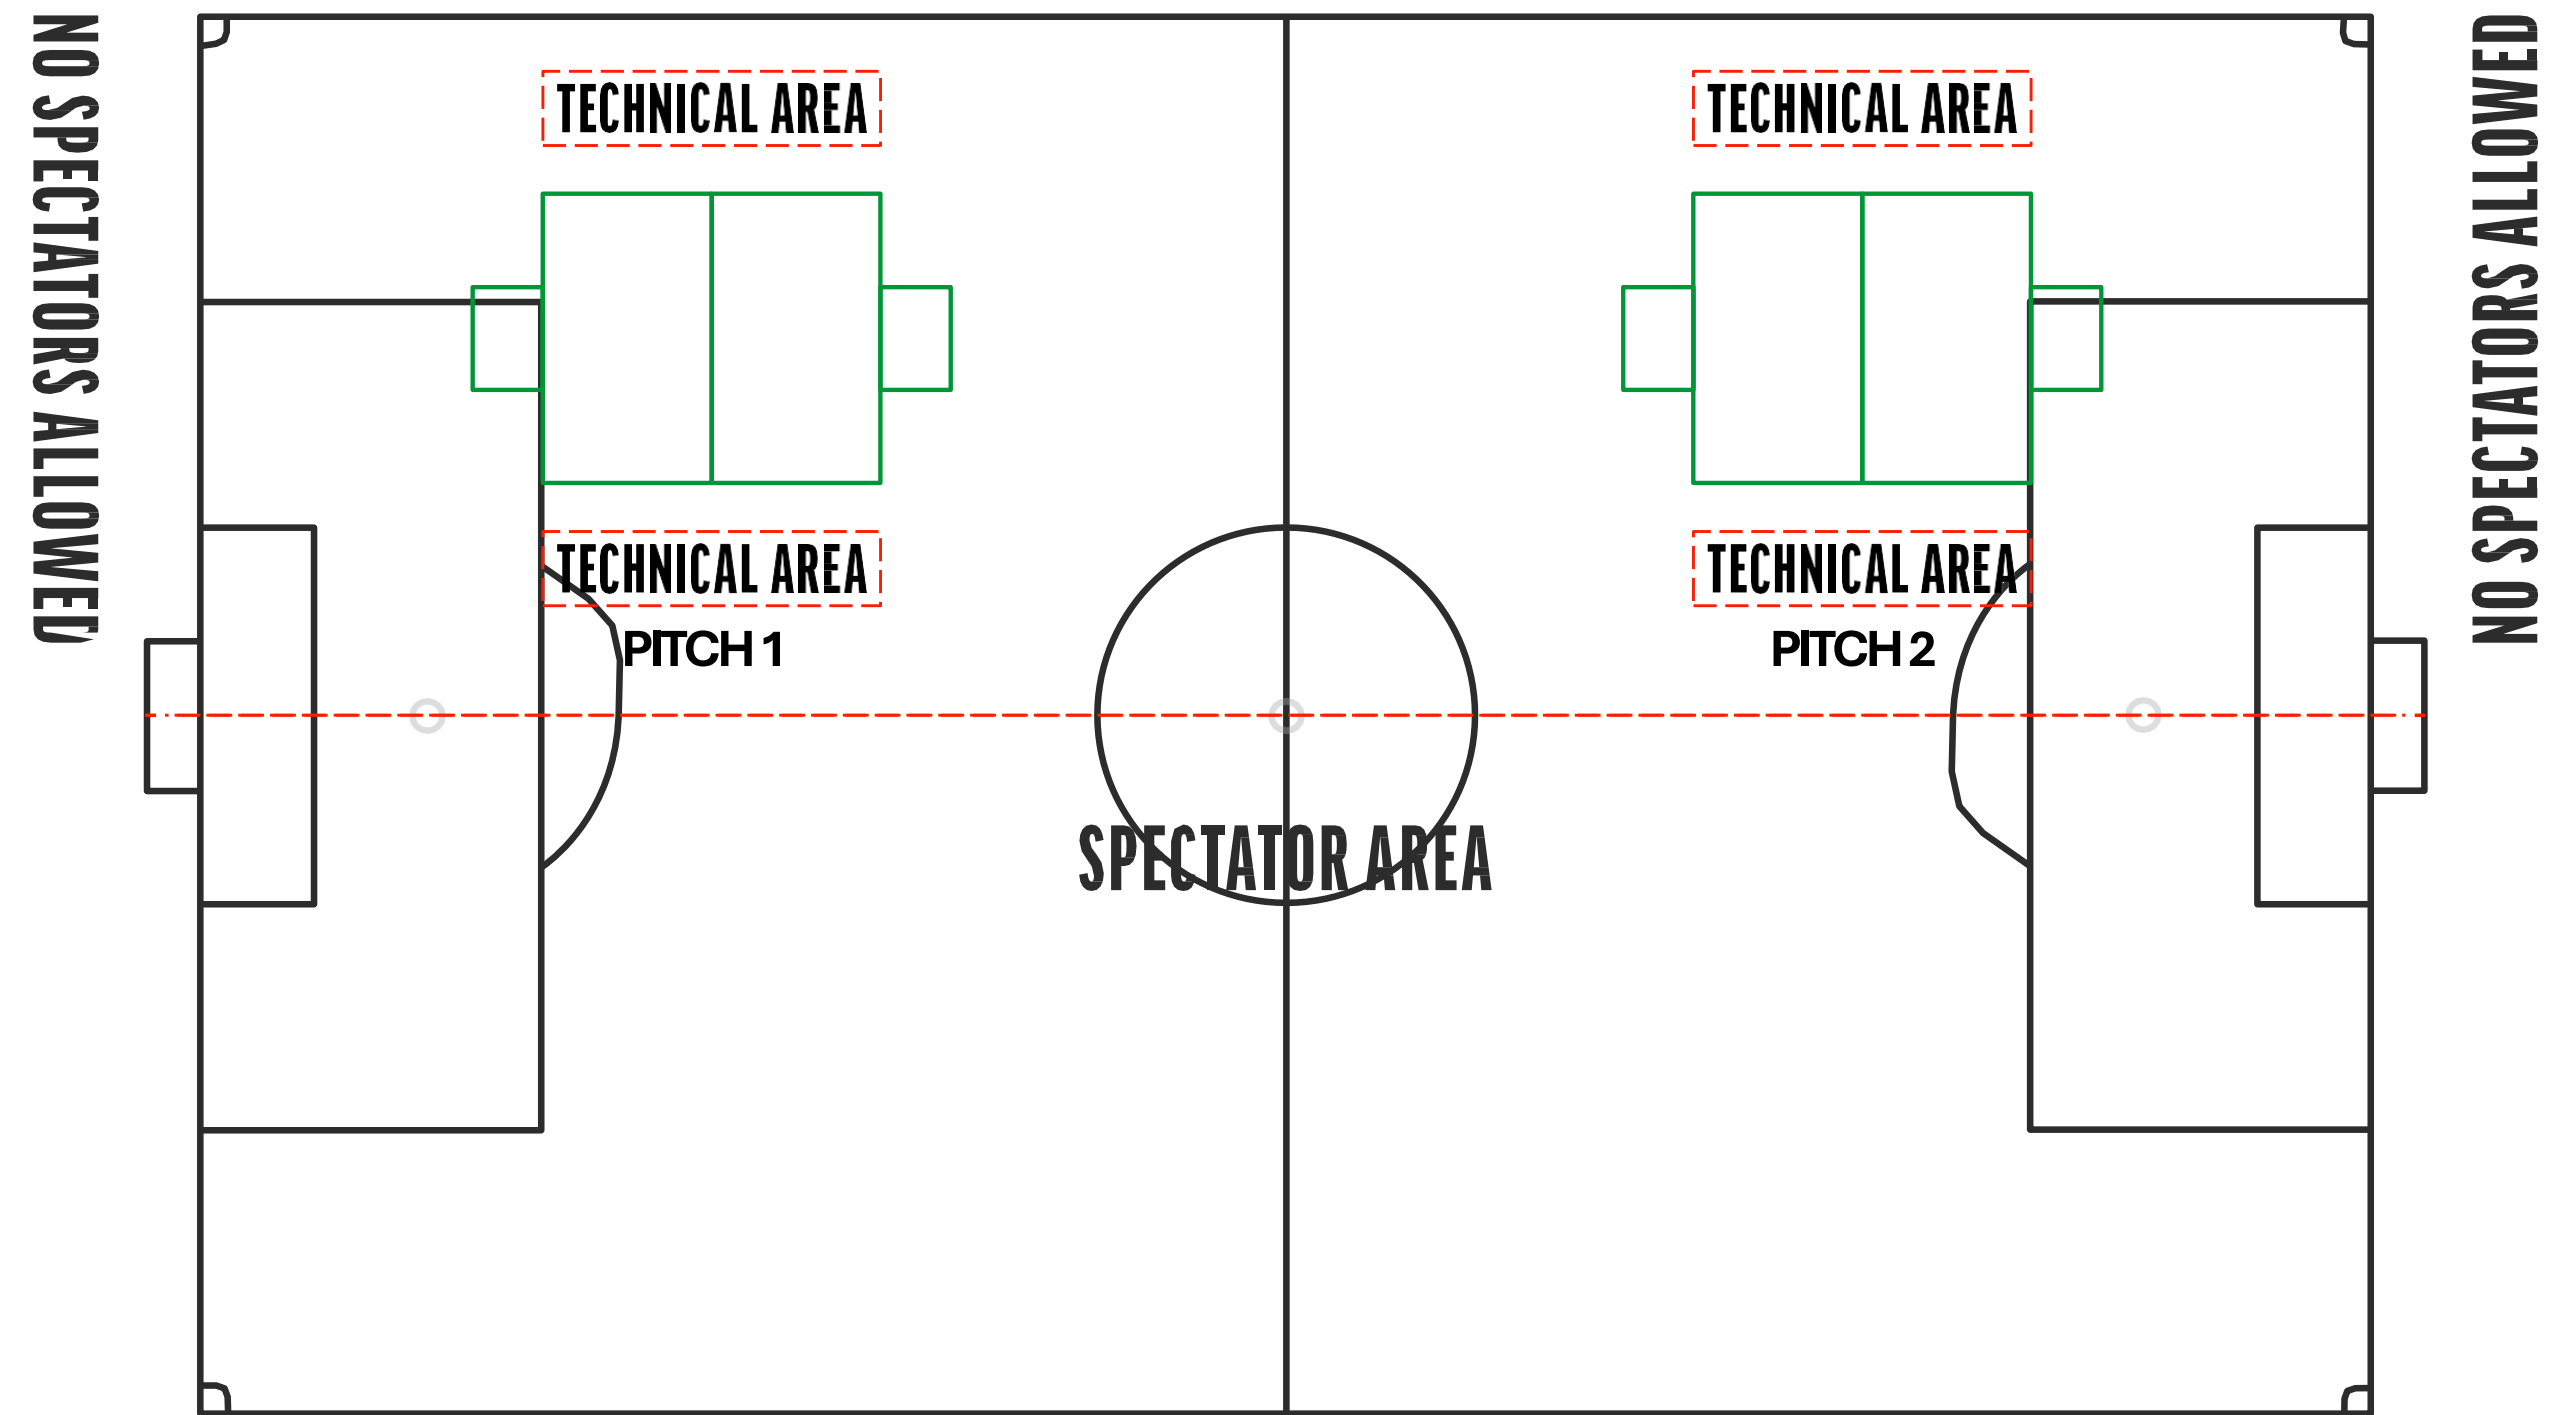

## 4 V 4 NO GOALKEEPERS

Pitch size : 28x20 yards

Goal size : Height (min 3ft max 4ft)  
Width (min 4ft max 6ft)

Goal area: none

4 team set-up

Example 5

BEHIND THE LINE BARRIER

SPECTATOR AREA