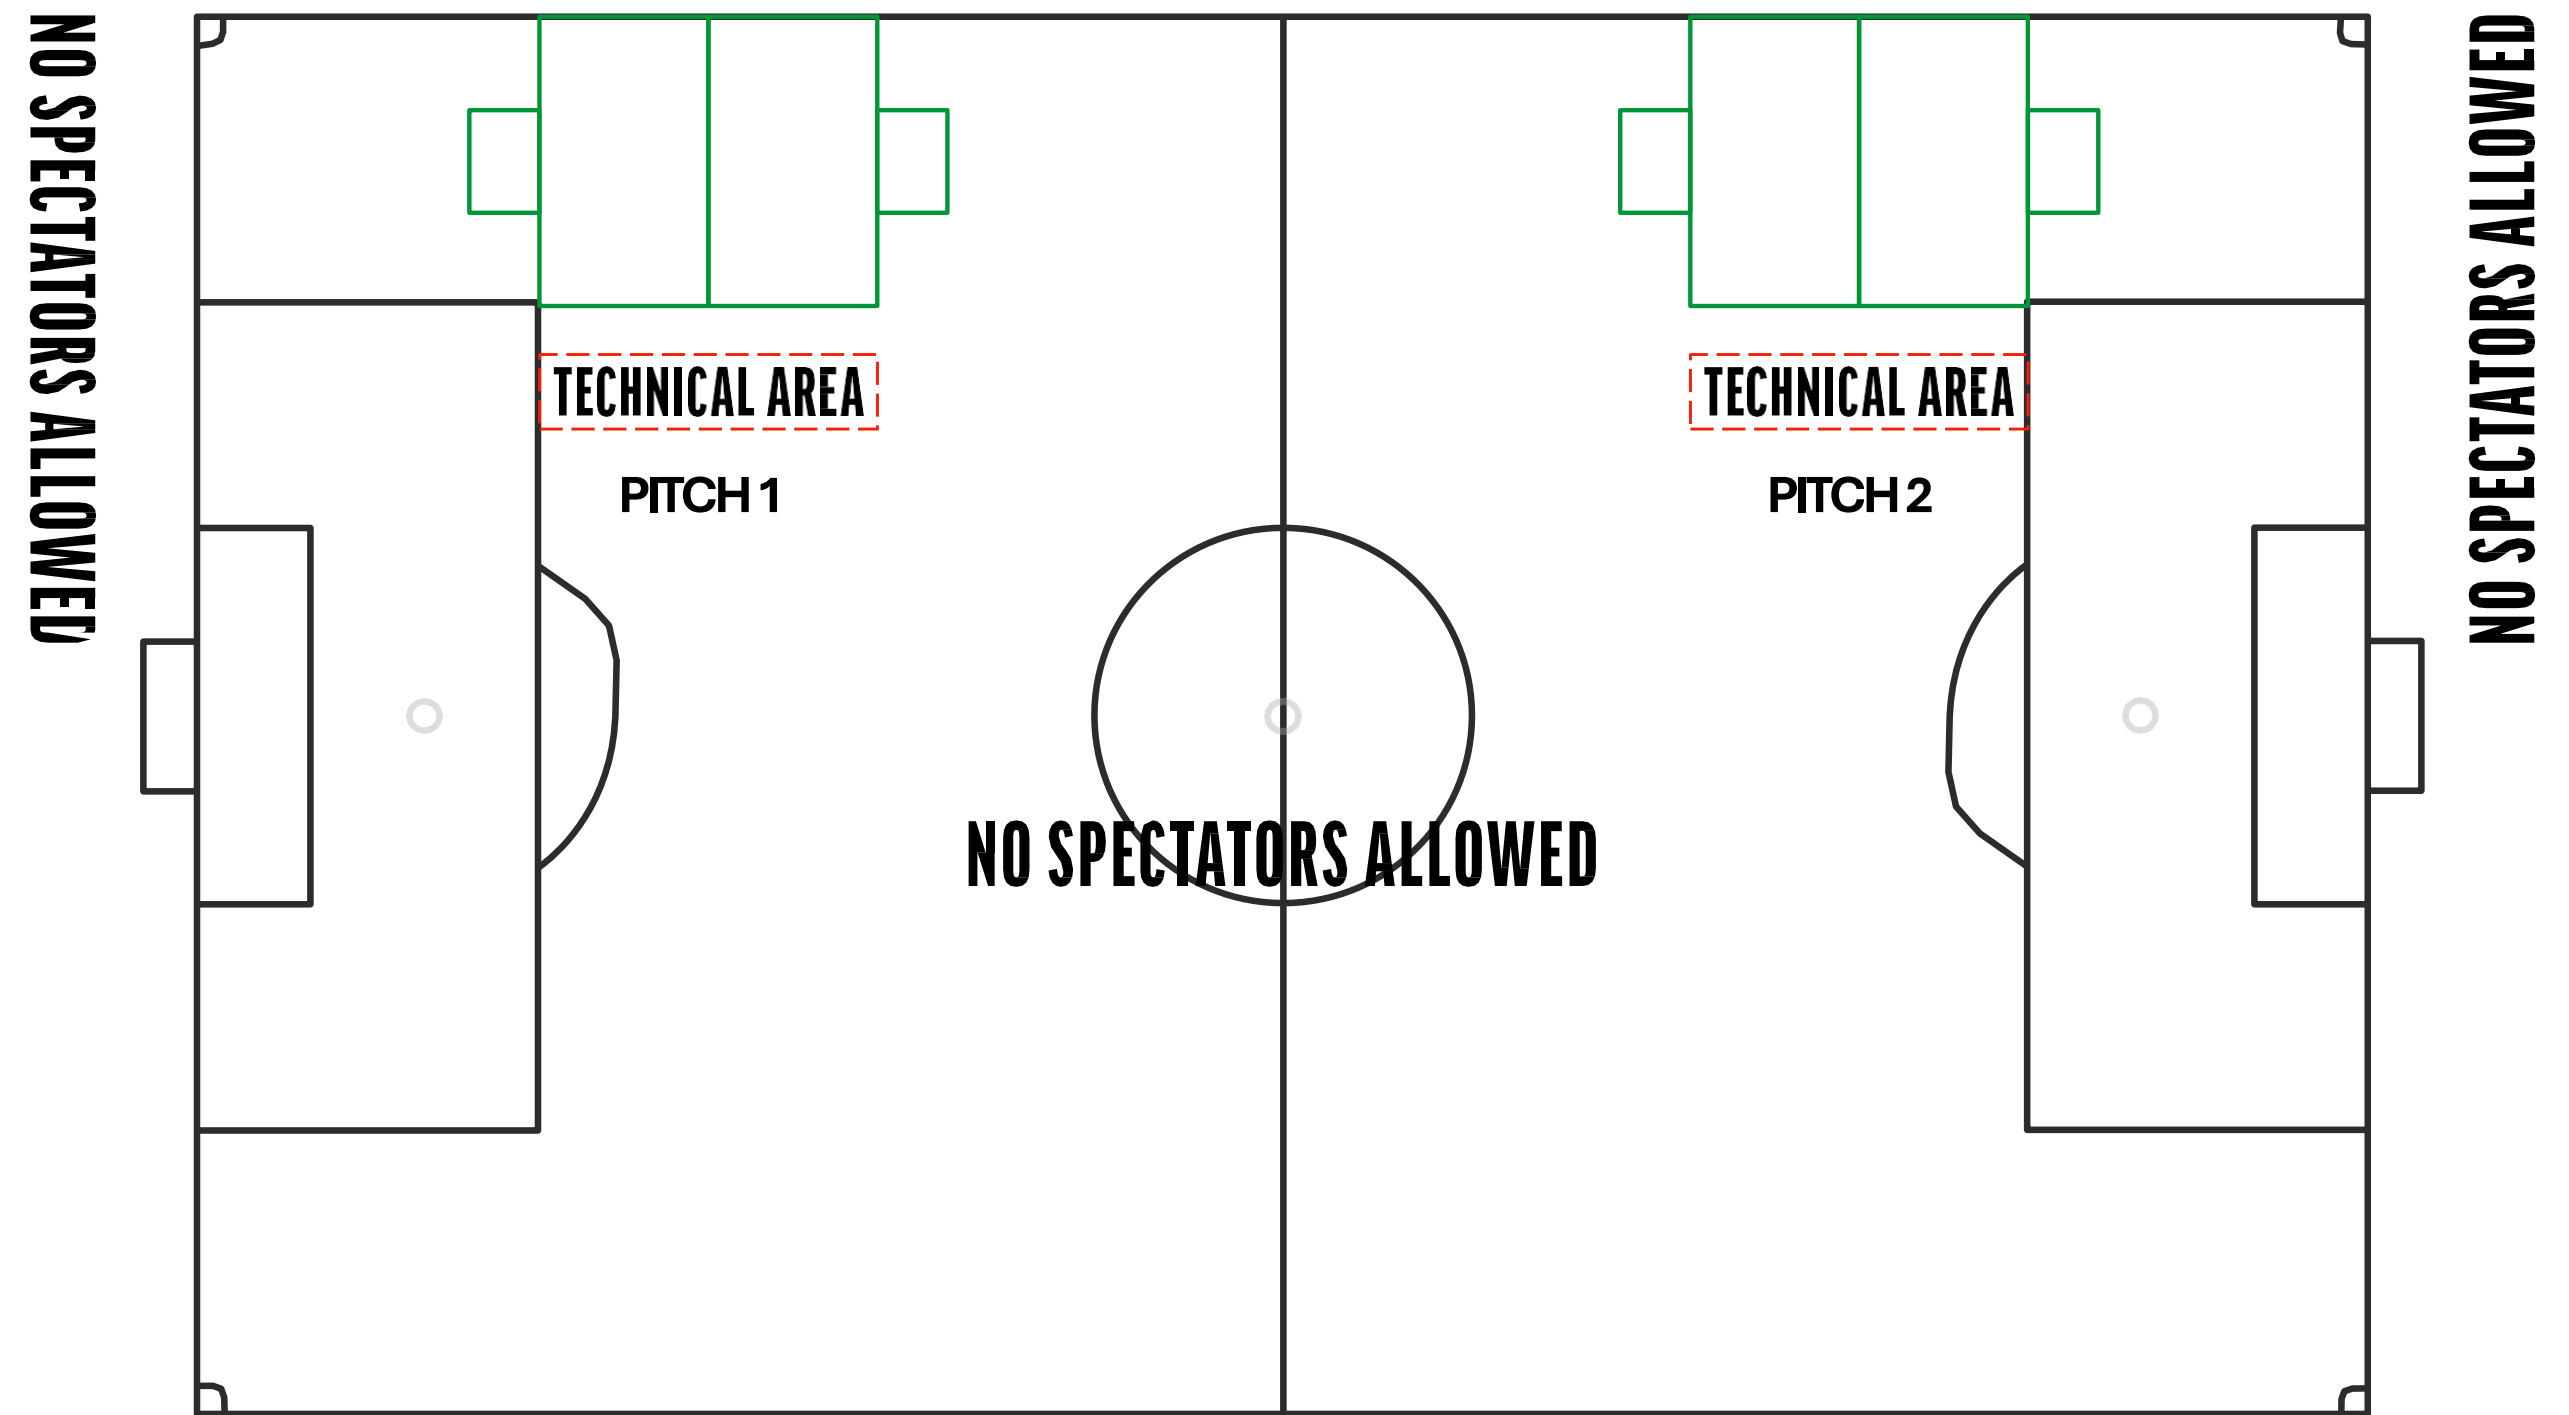

## 4 V 4 NO GOALKEEPERS

Pitch size : 28x20 yards

Goal size : Height (min 3ft max 4ft)  
Width (min 4ft max 6ft)

Goal area: none

4 team set-up

Example 6

BEHIND THE LINE BARRIER

SPECTATOR AREA