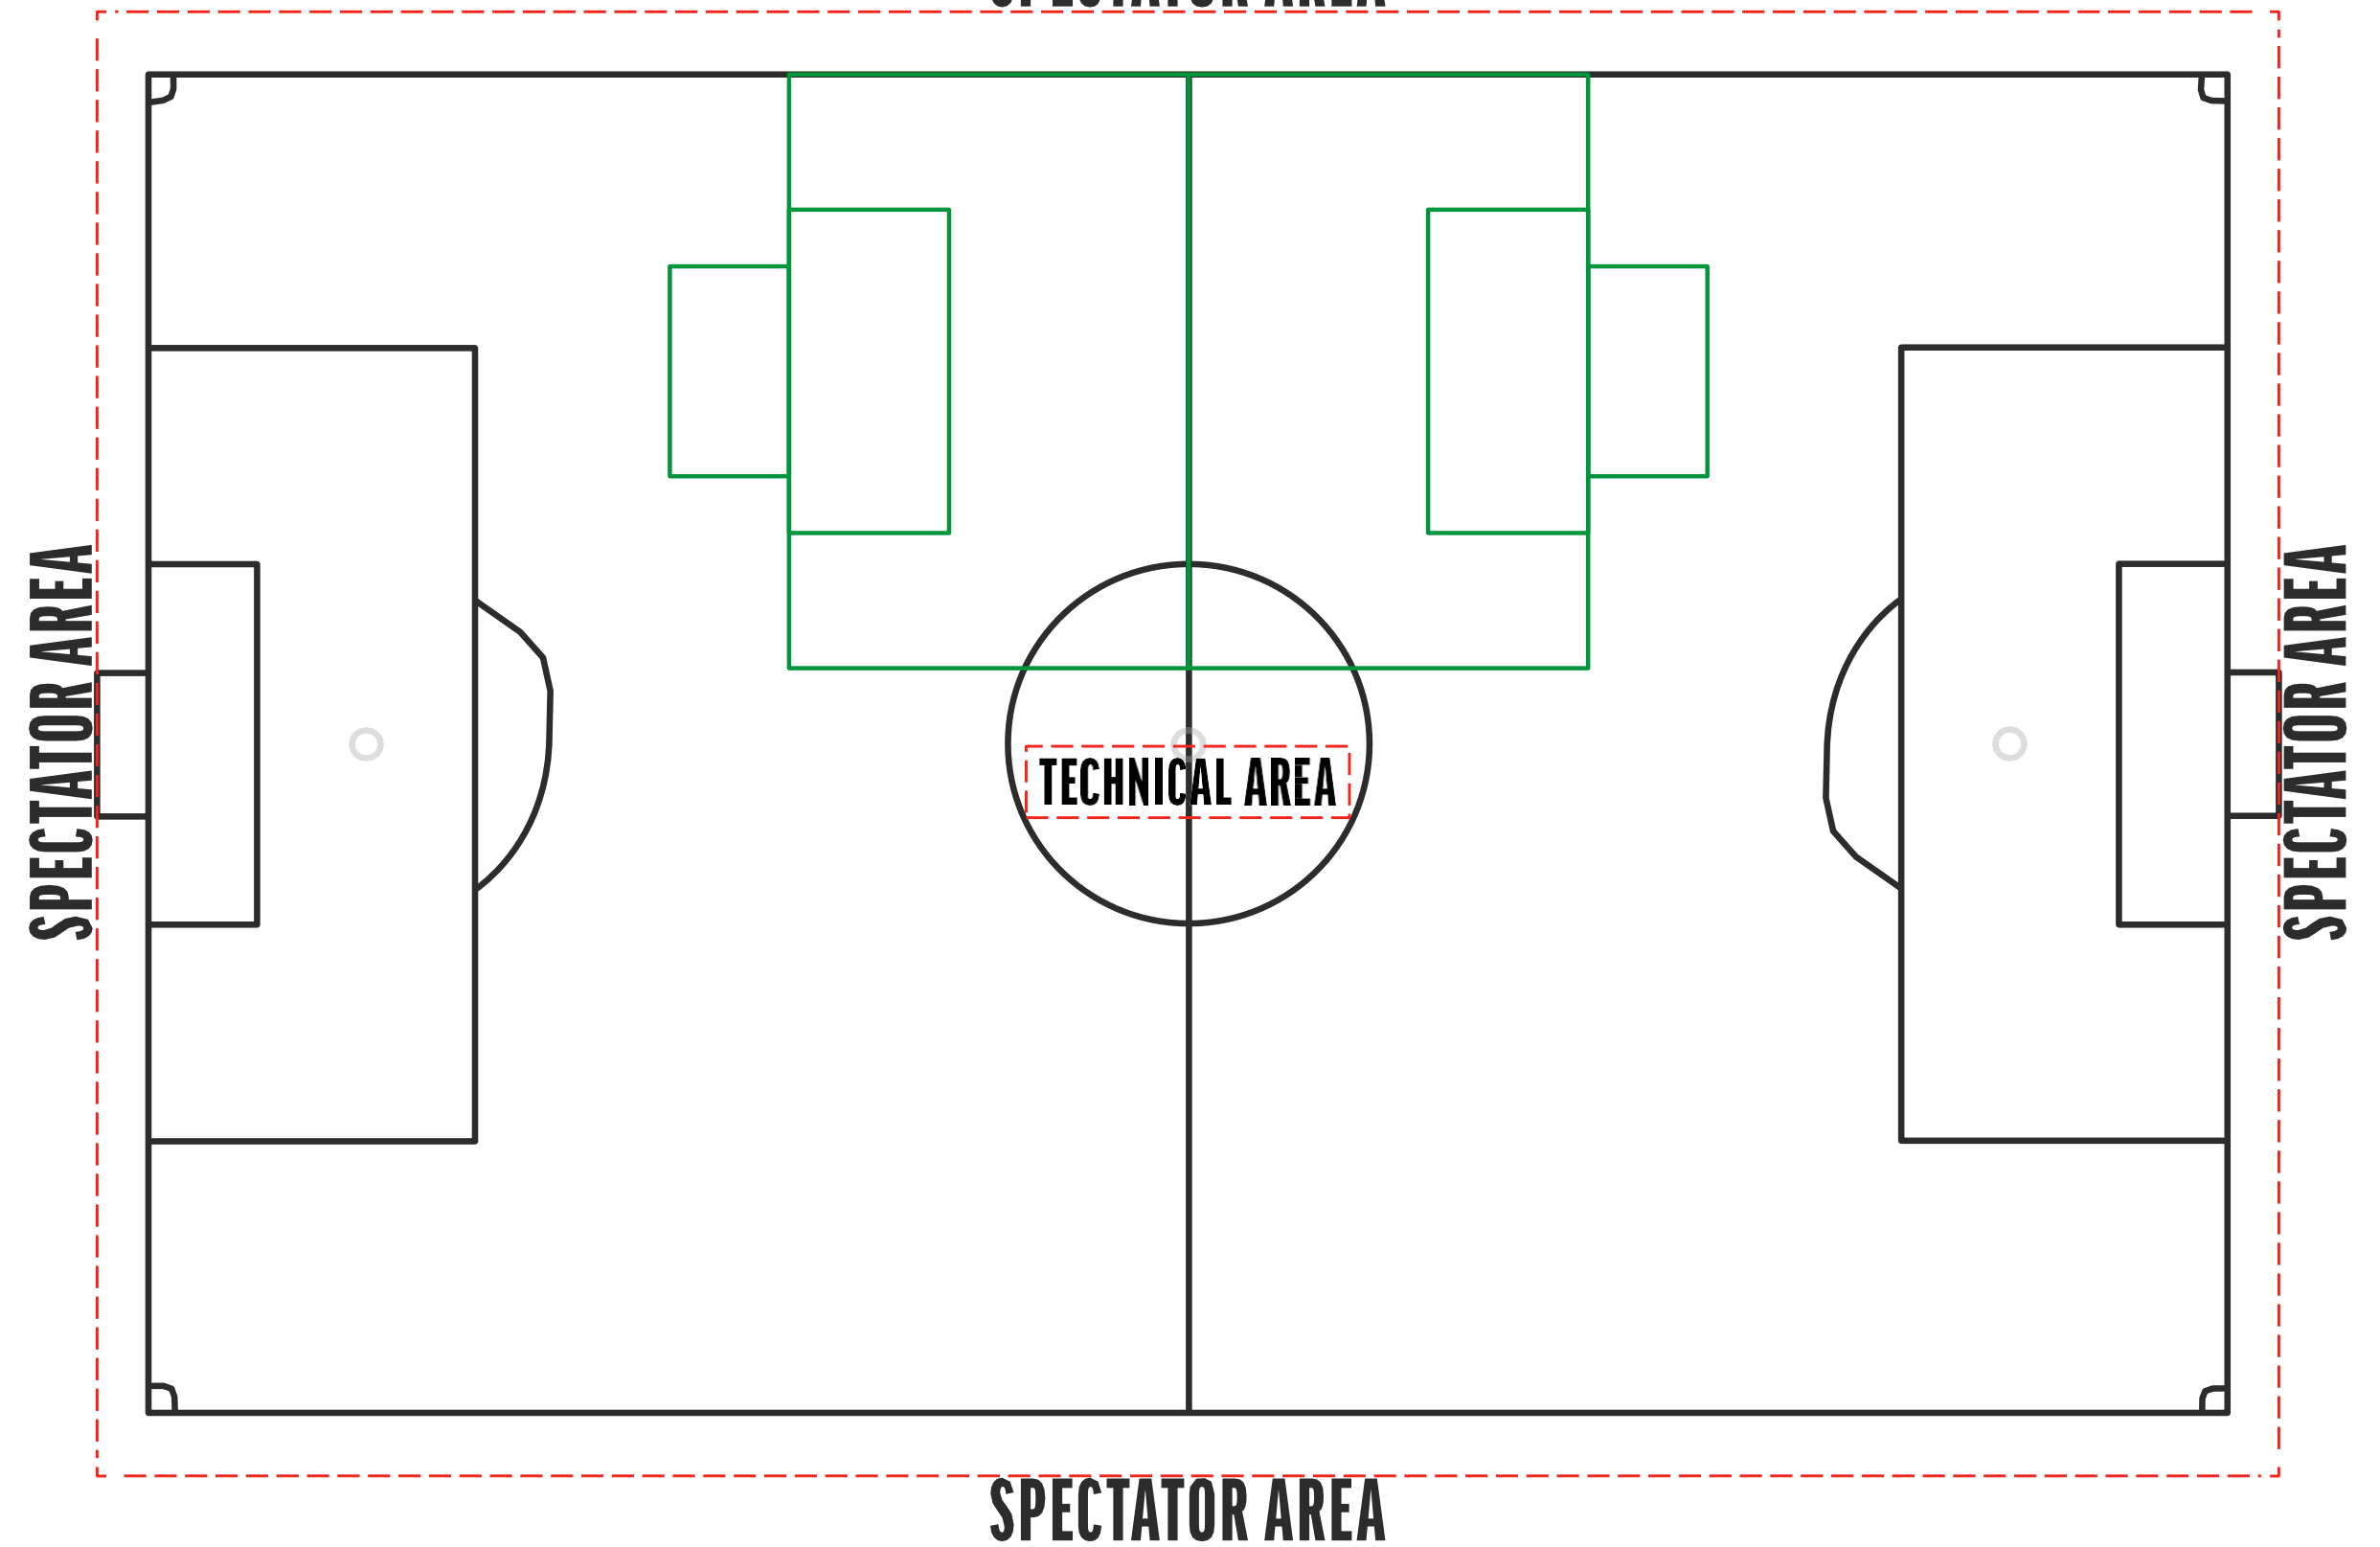

## 7 V 7

Pitch size : 44x40 yards

Goal size : 12x6ft

Goal area: 10x15 yards

**2 team set-up**

Example 4

BEHIND THE LINE BARRIER

SPECTATOR AREA