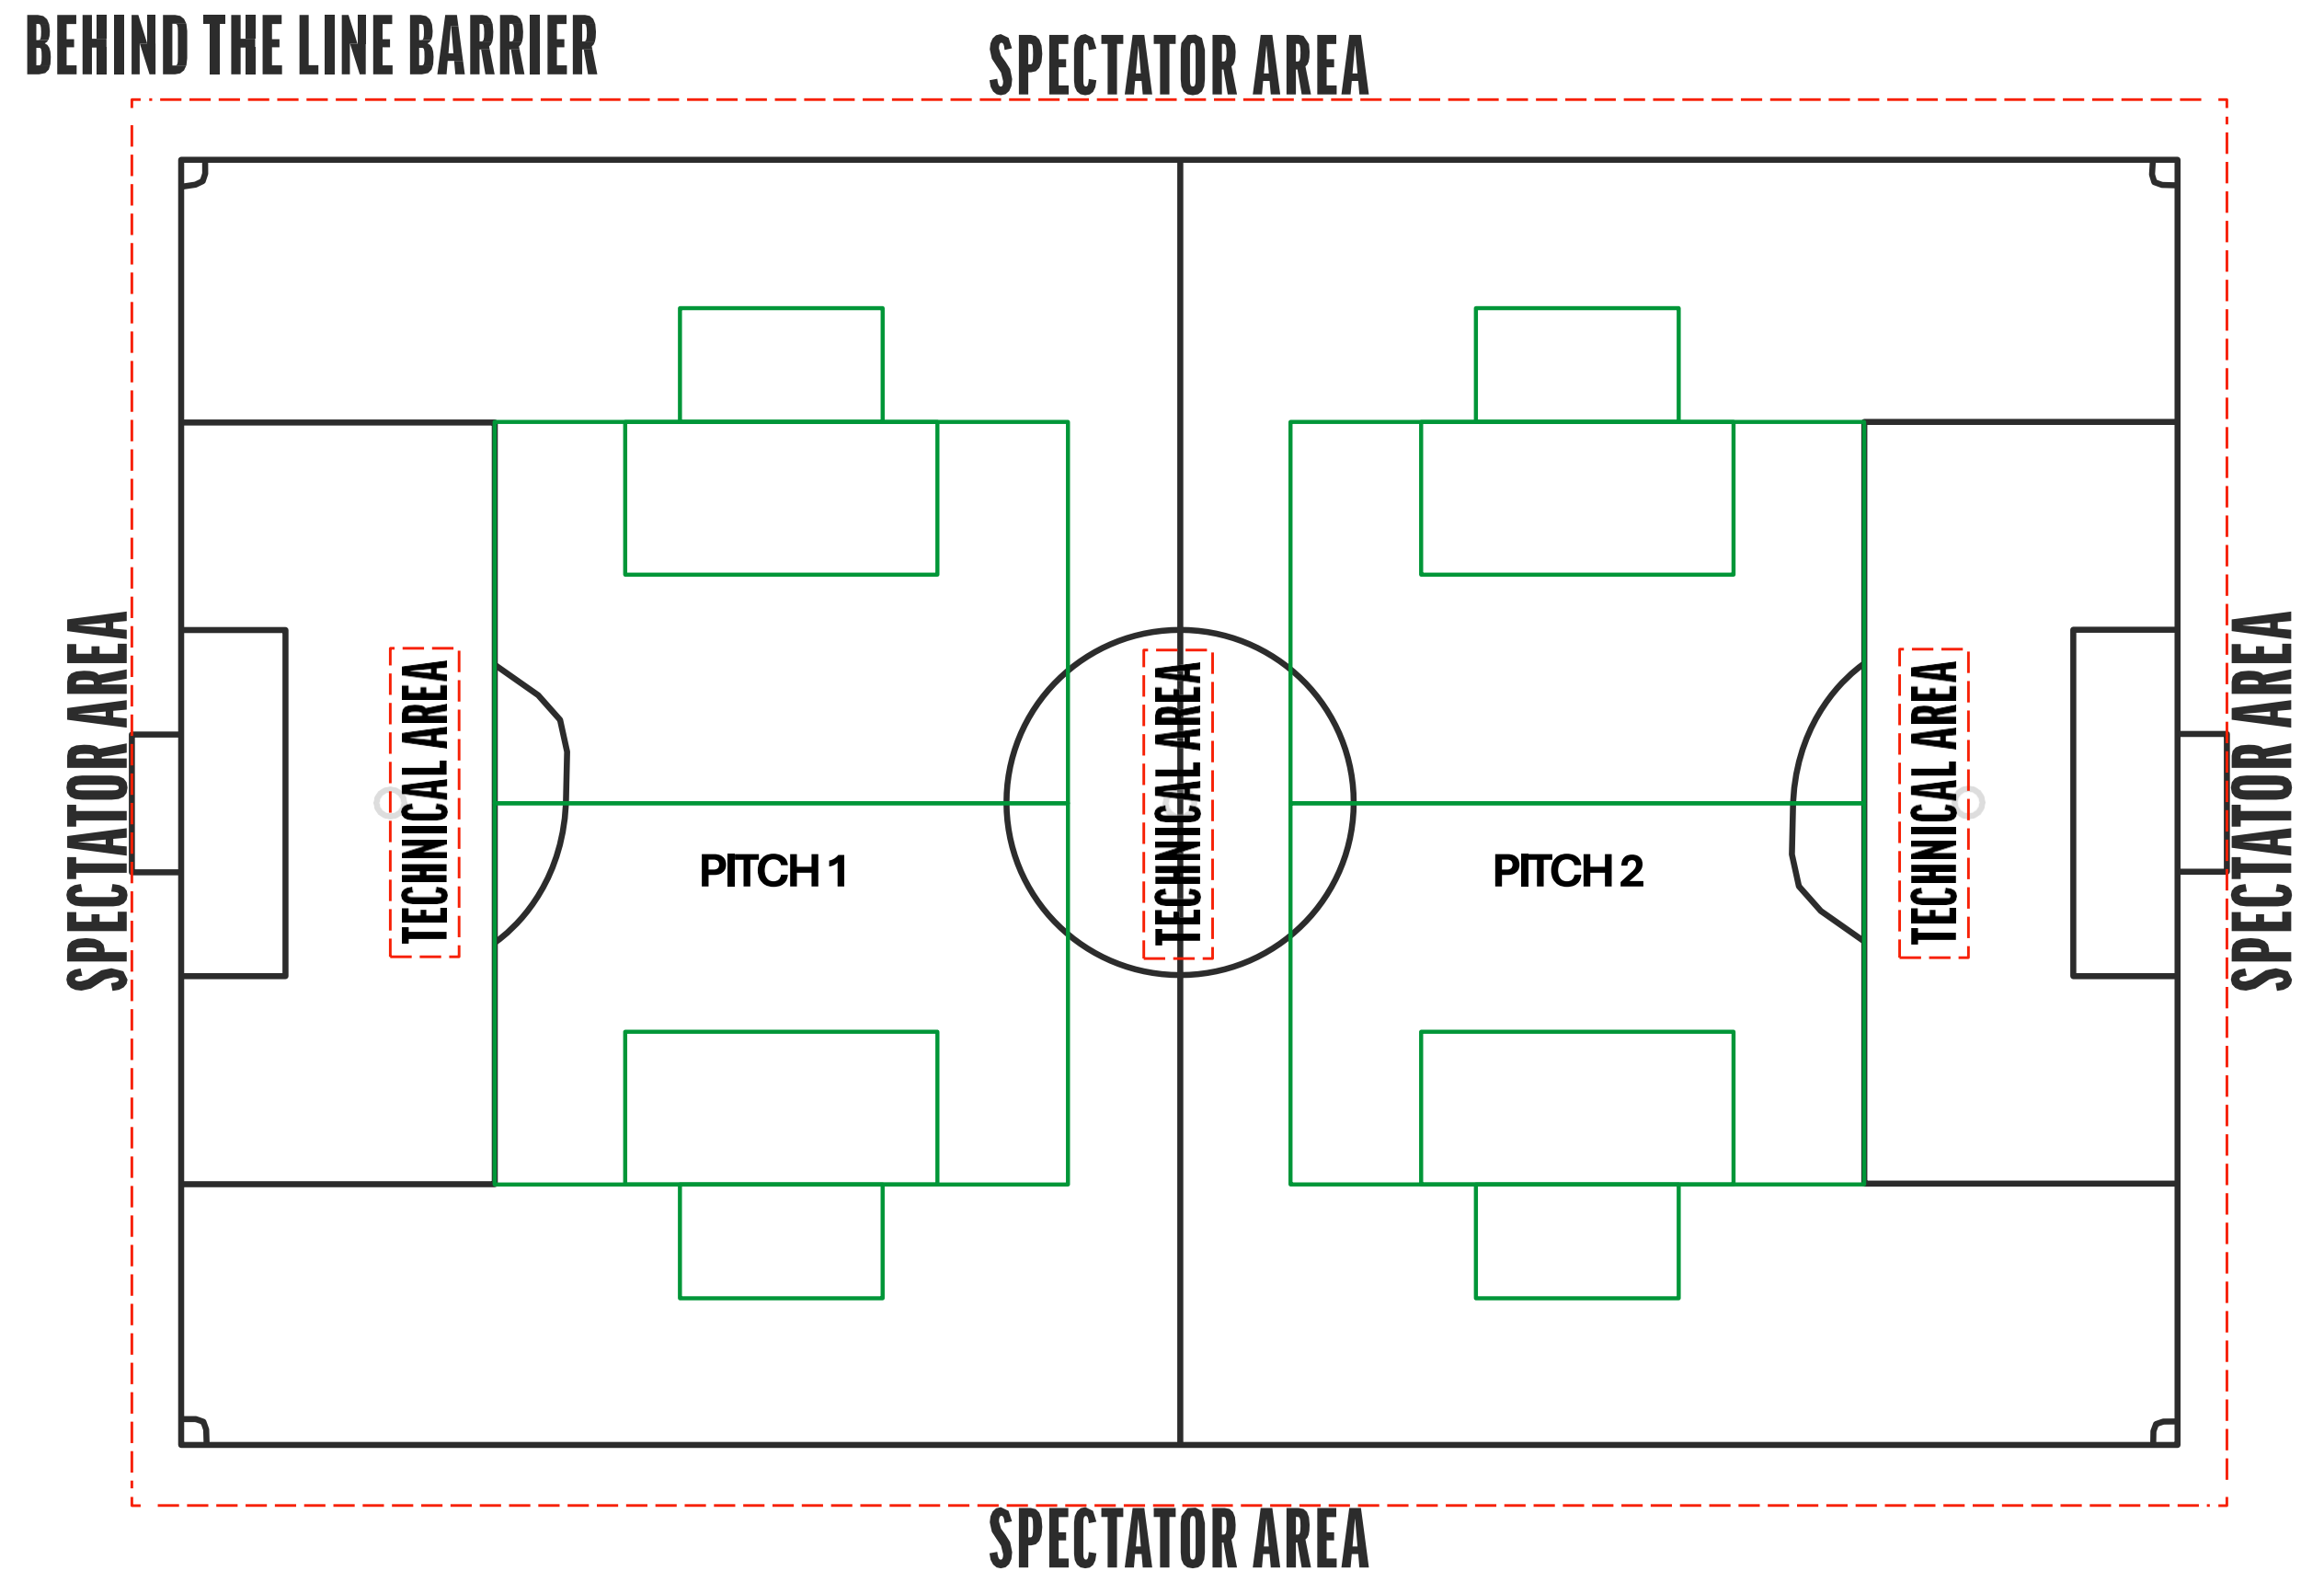

## 7 V 7

Pitch size : 44x40 yards

Goal size : 12x6ft

Goal area: 10x15 yards

4 team set-up

Example 2

\*Pitch diagrams are not to exact size

## 7 V 7

Pitch size : 44x40 yards

Goal size : 12x6ft

Goal area: 10x15 yards

2 team set-up

Example 3

BEHIND THE LINE BARRIER

\*Pitch diagrams are not to exact size