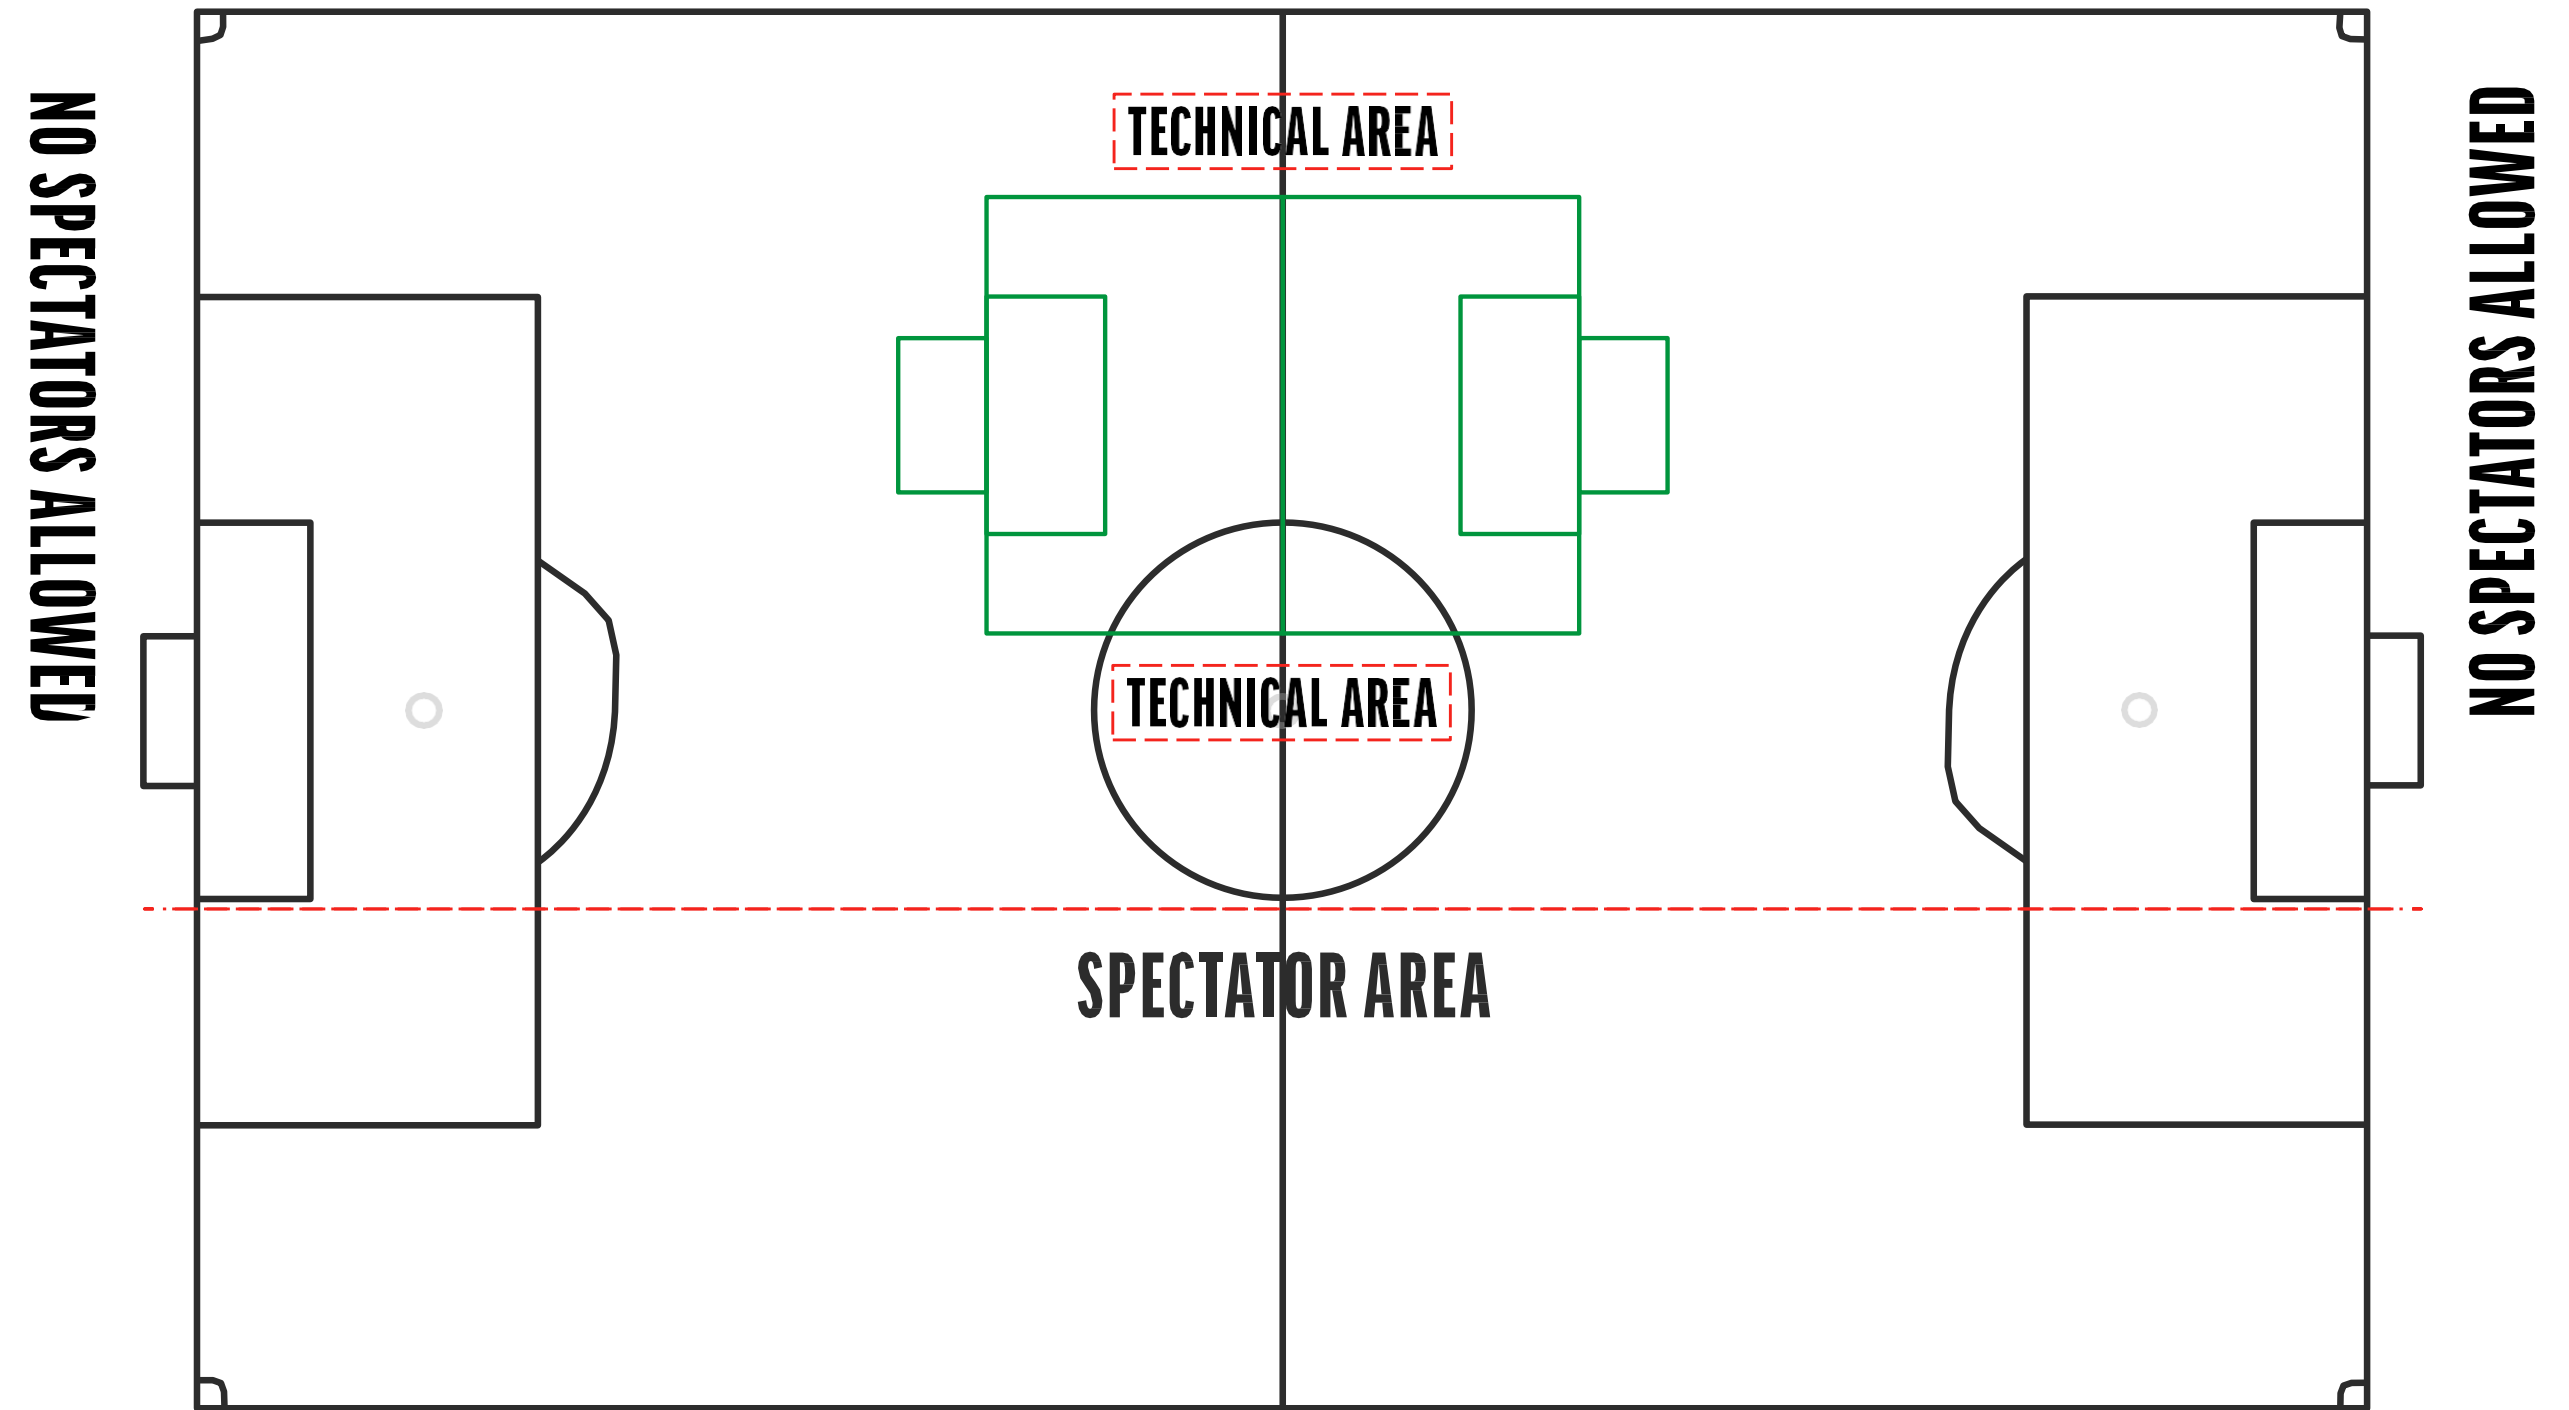

## 5 V 5

Pitch size : 35x25 yards

Goal size: 8x4ft

Goal area: 7x12 yards

2 team set-up

Example 7

BEHIND THE LINE BARRIER

SPECTATOR AREA