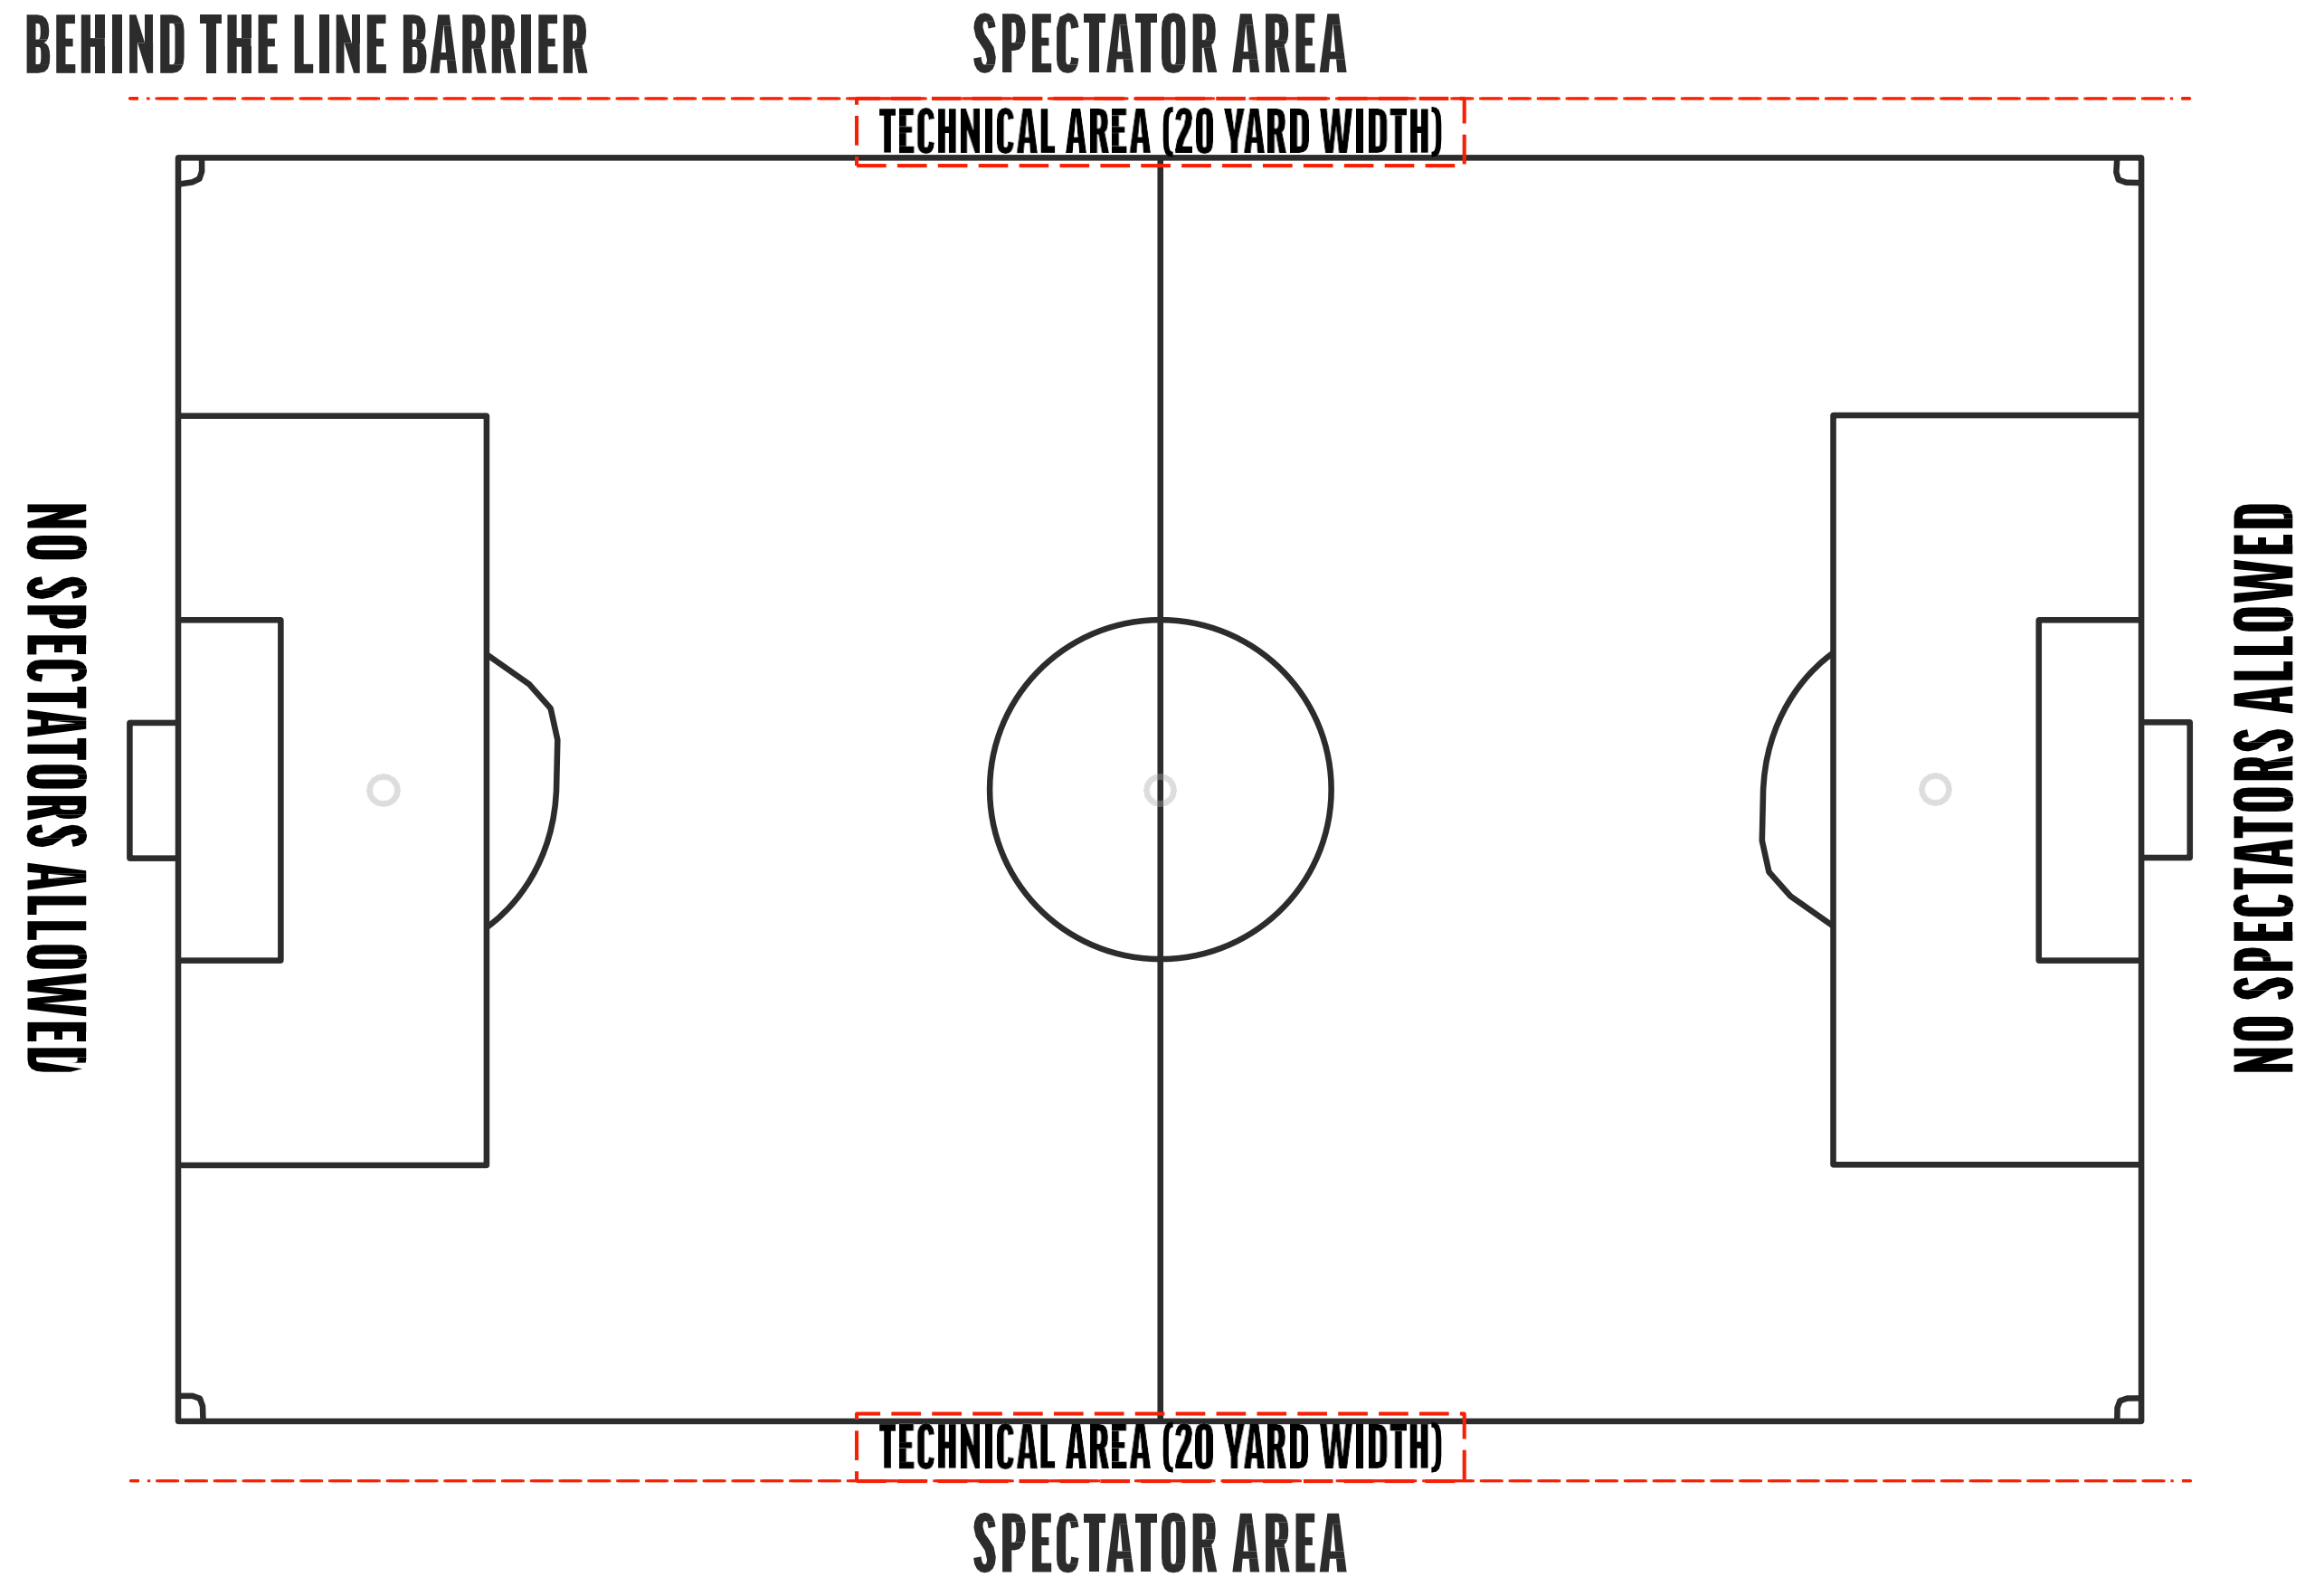

### Under 12 specific

Pitch size:  
length 64 yards (18 yard box to box)  
width 44 yards

Goal size: 16x7 ft

Goal area: 12x28 yards  
Penalty mark: 9 yards

2 team set-up

Example 1

\*Pitch diagrams are not to exact size