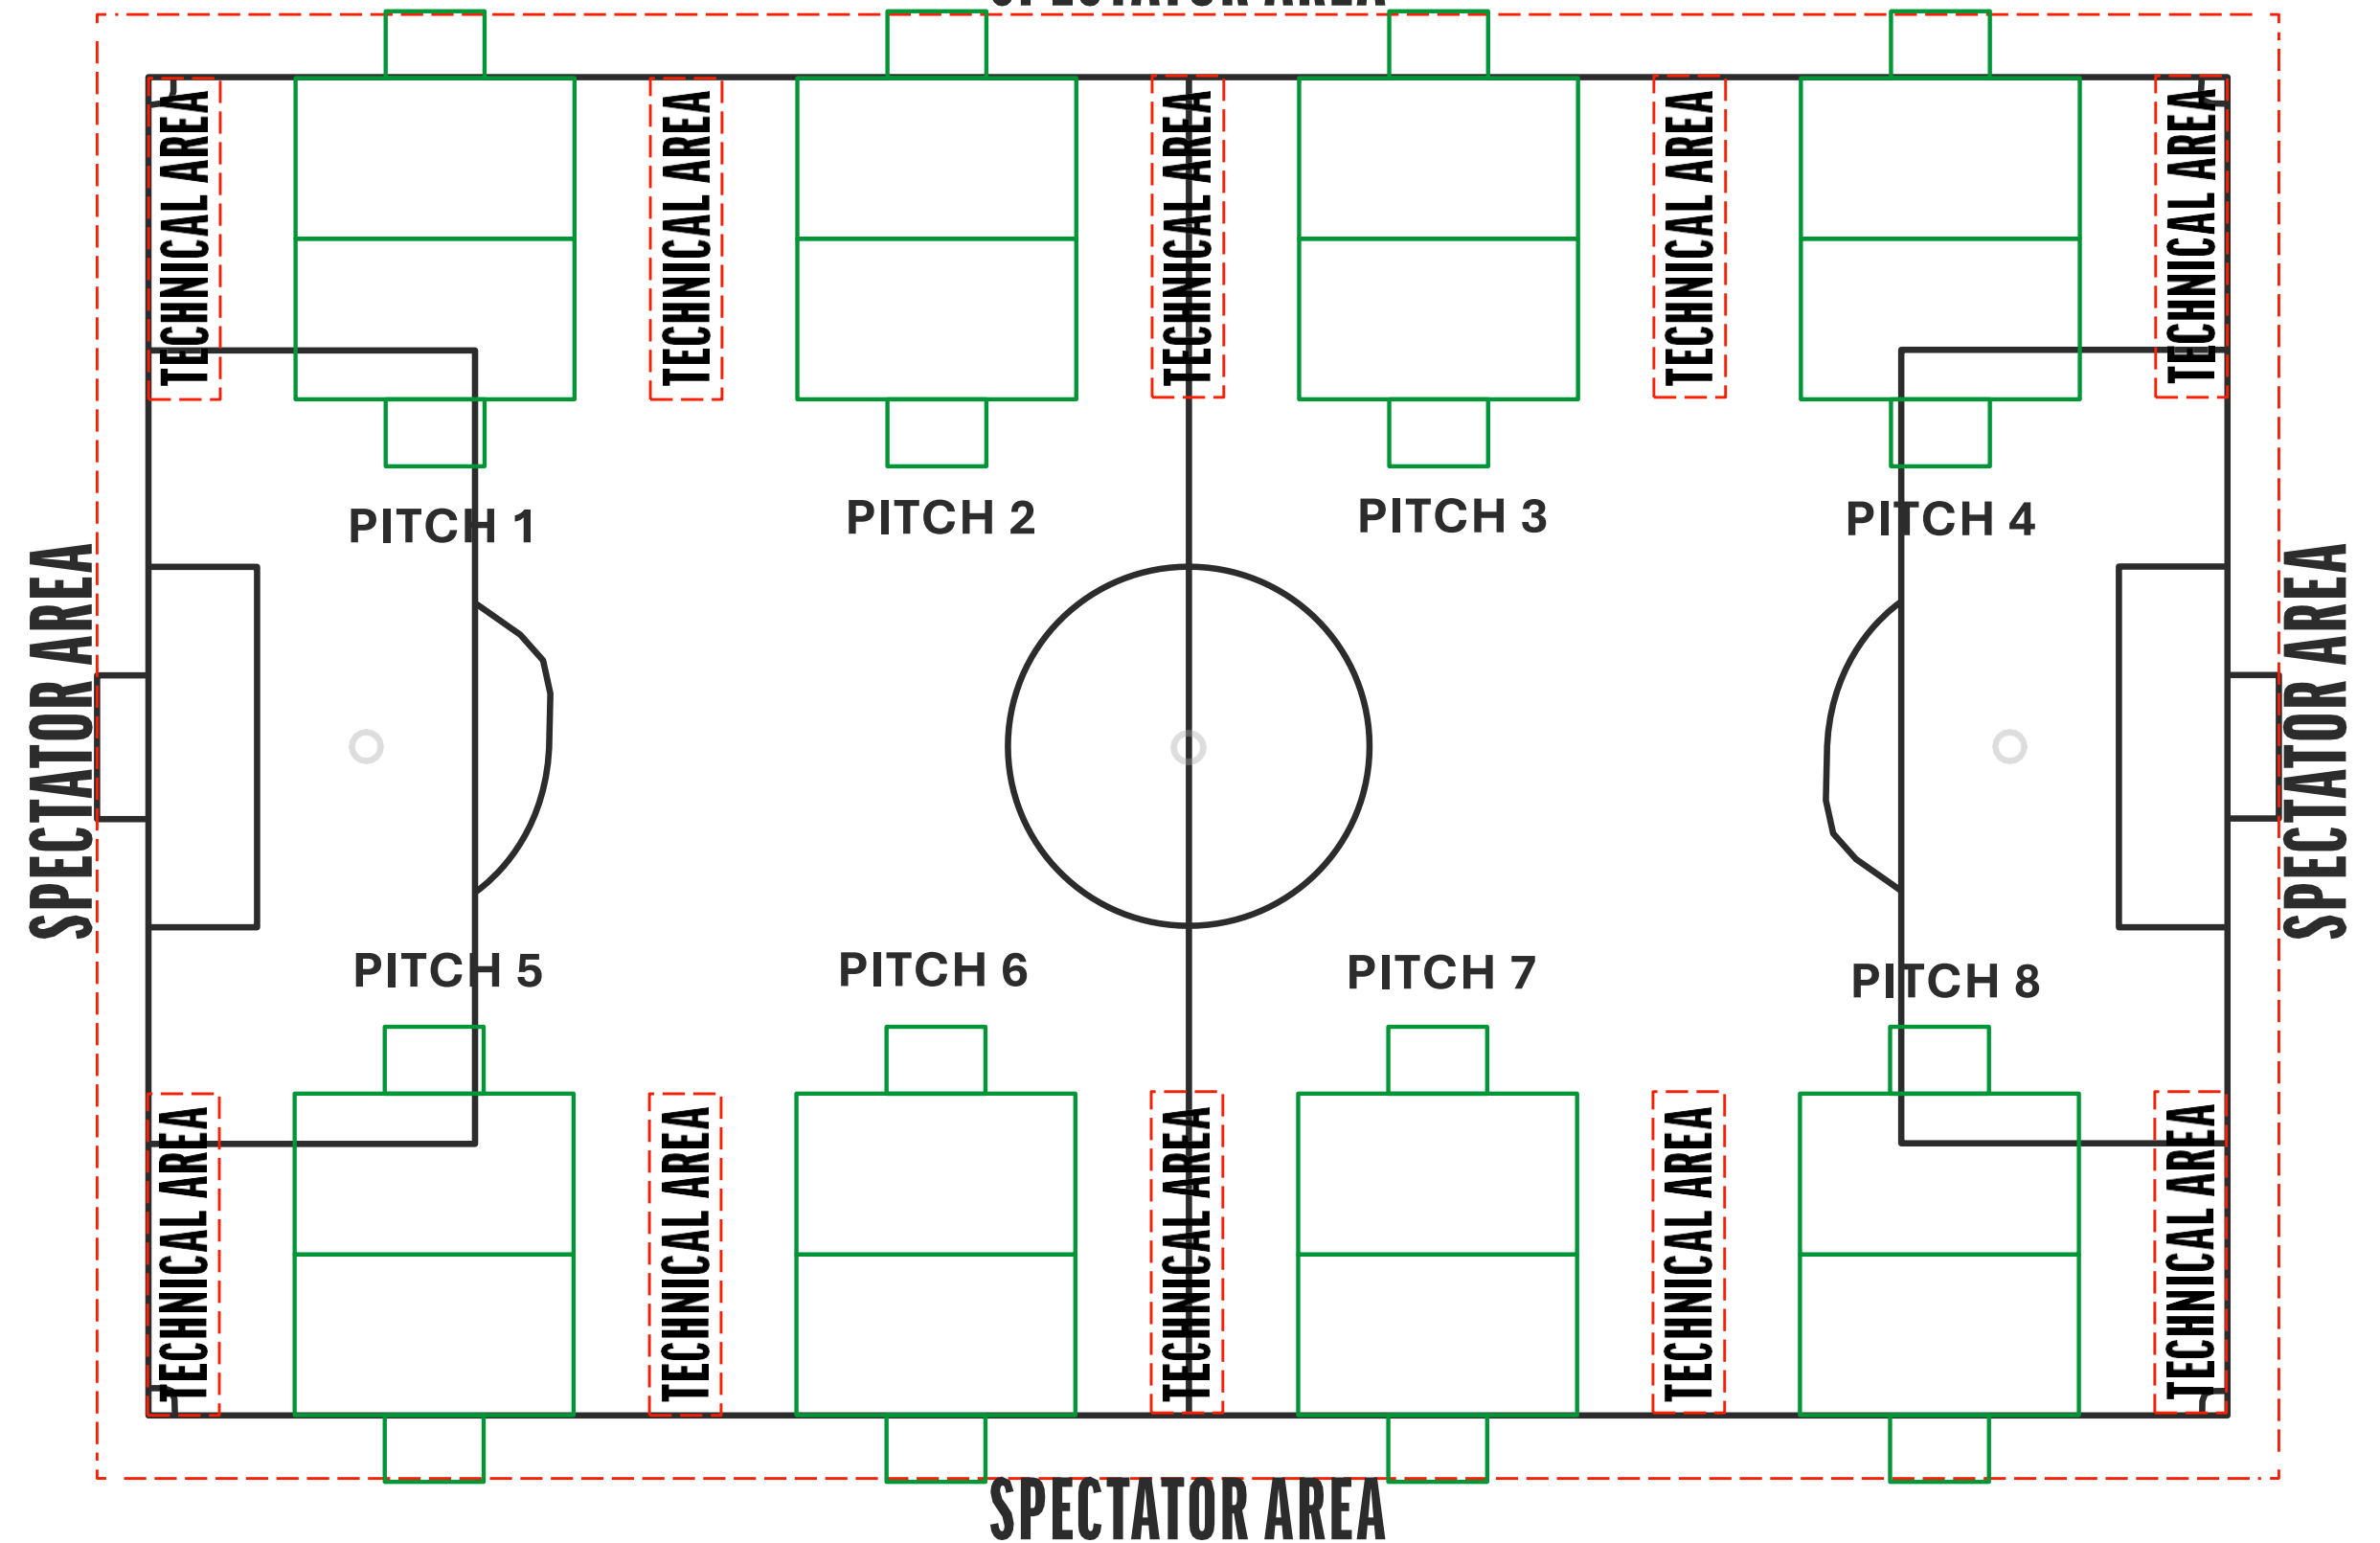

## 4 V 4 NO GOALKEEPERS

Pitch size : 28x20 yards

Goal size : Height (min 3ft max 4ft)  
Width (min 4ft max 6ft)

Goal area: none

16 team set-up

Example 1

BEHIND THE LINE BARRIER

SPECTATOR AREA

\*Pitch diagrams are not to exact size