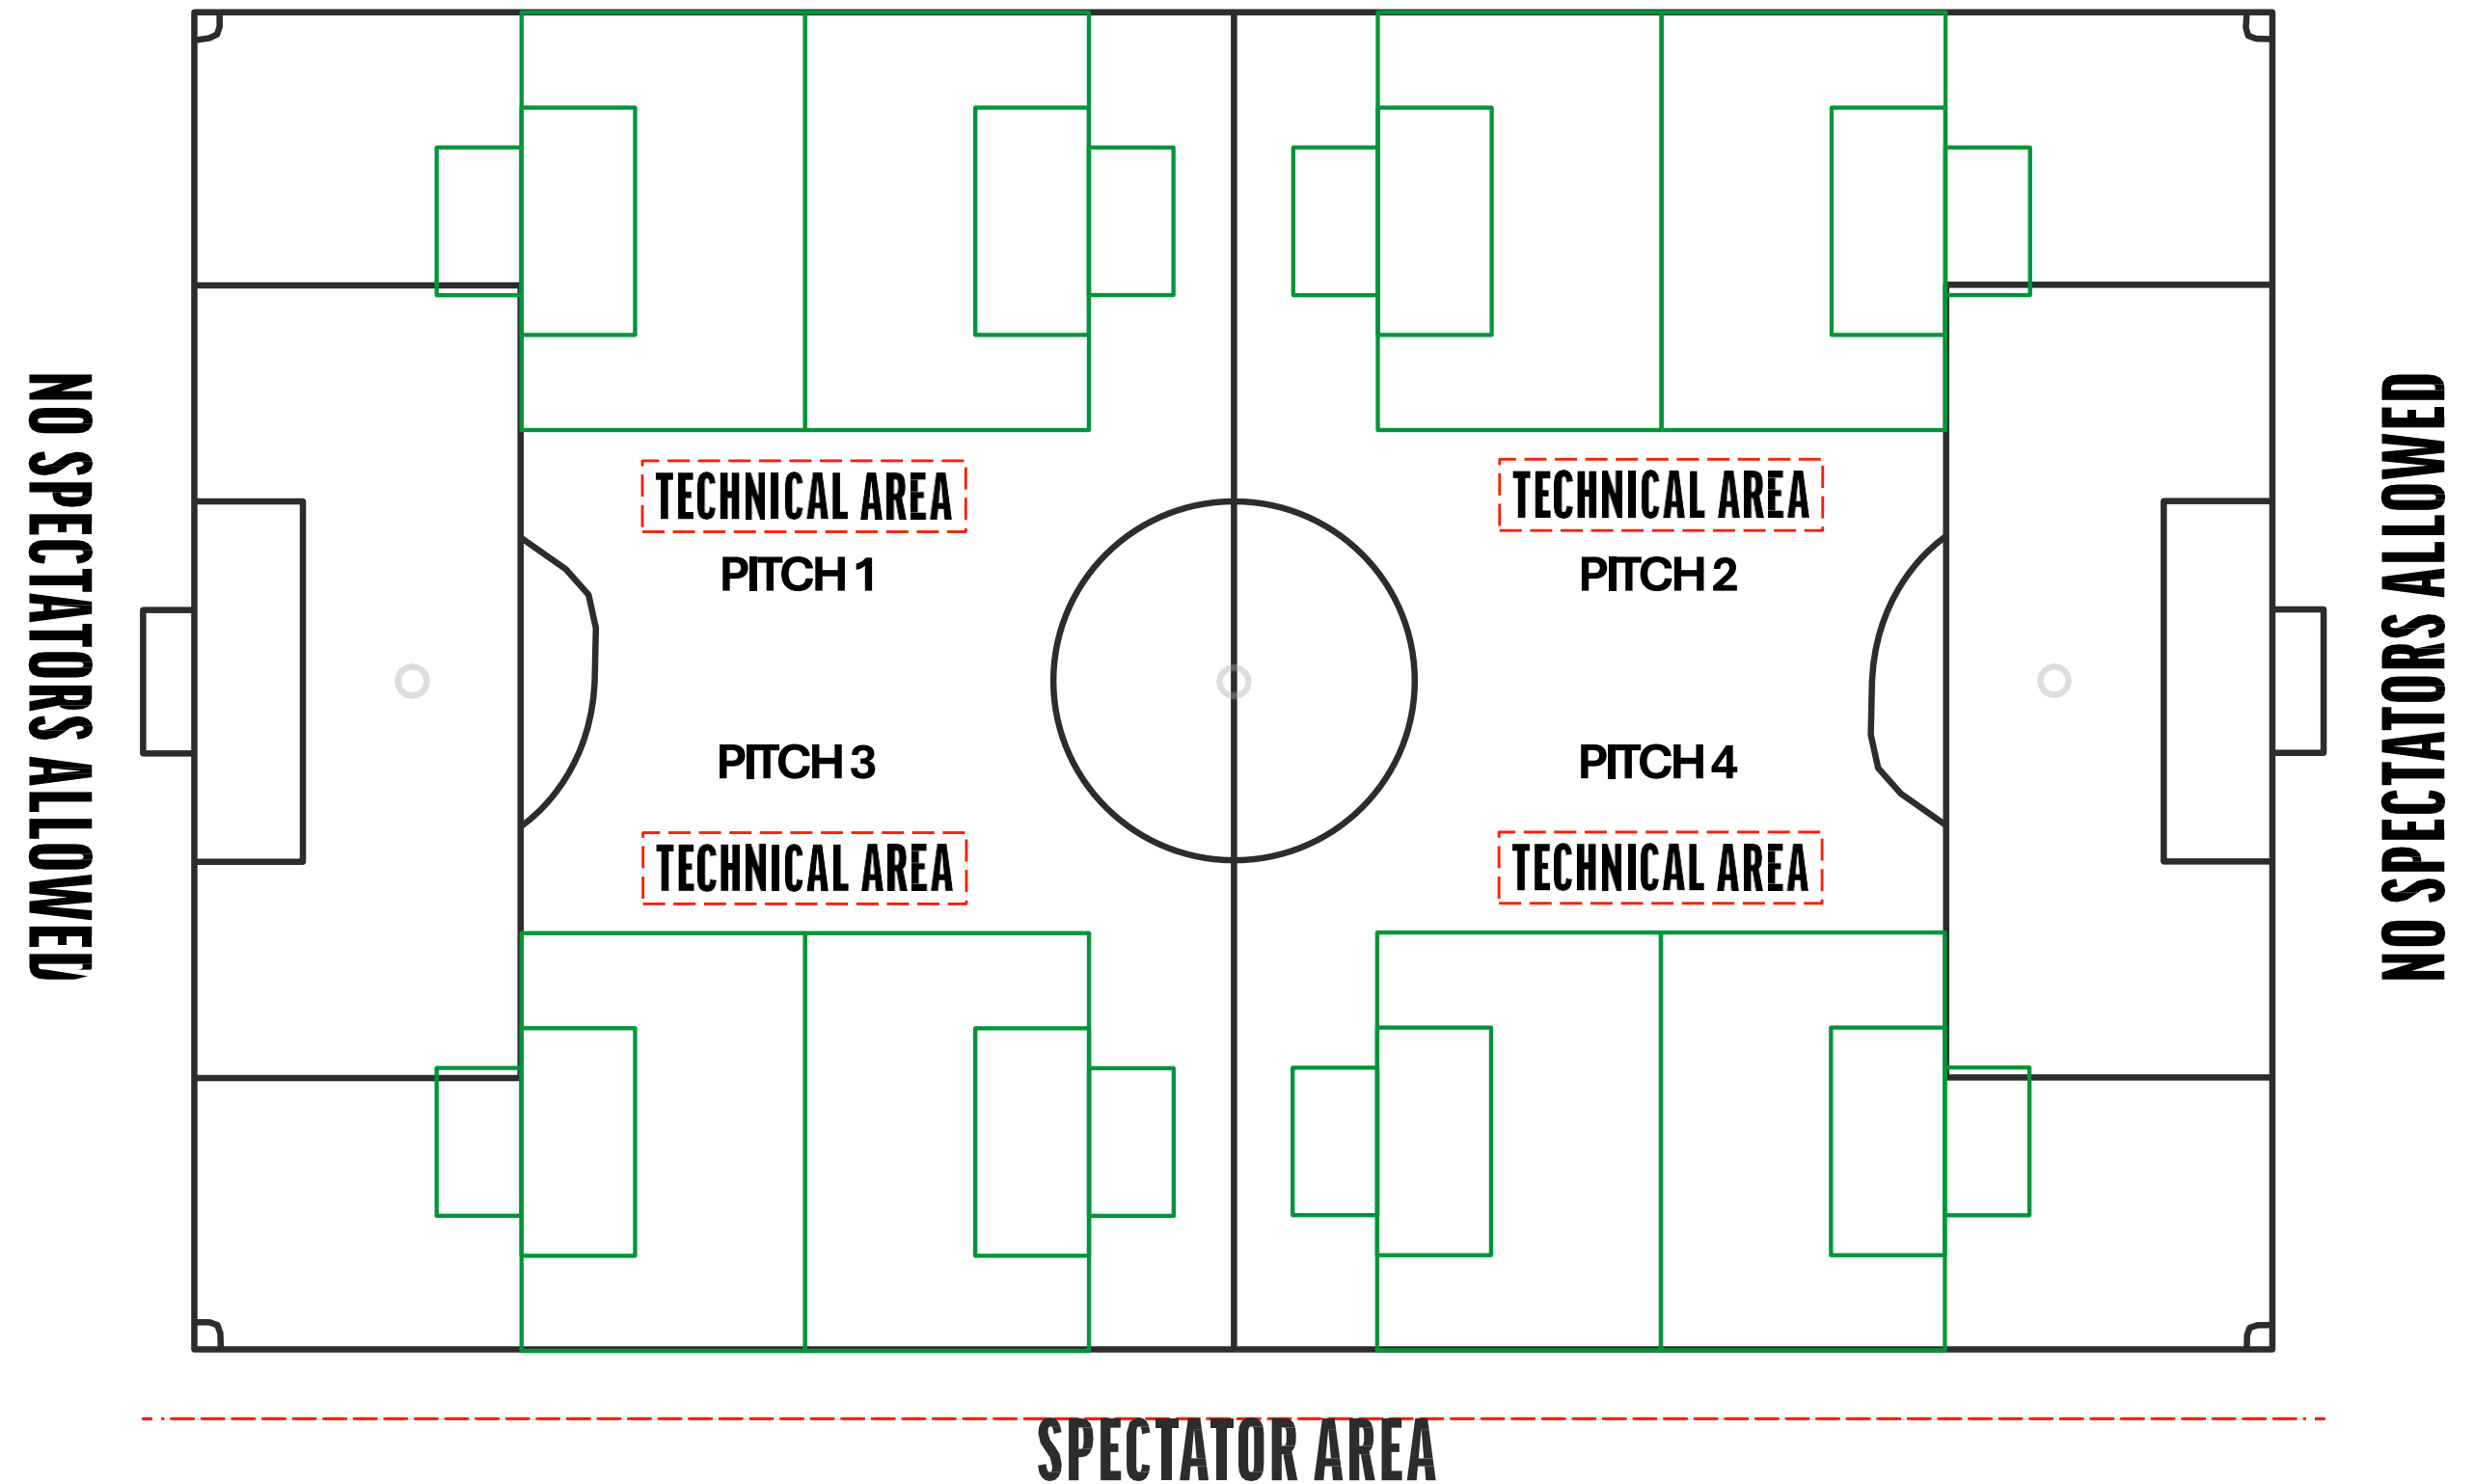

## 5 V 5

Pitch size : 35x25 yards

Goal size : 8x4ft

Goal area: 7x12 yards

8 team set-up

Example 4

BEHIND THE LINE BARRIER

SPECTATOR AREA