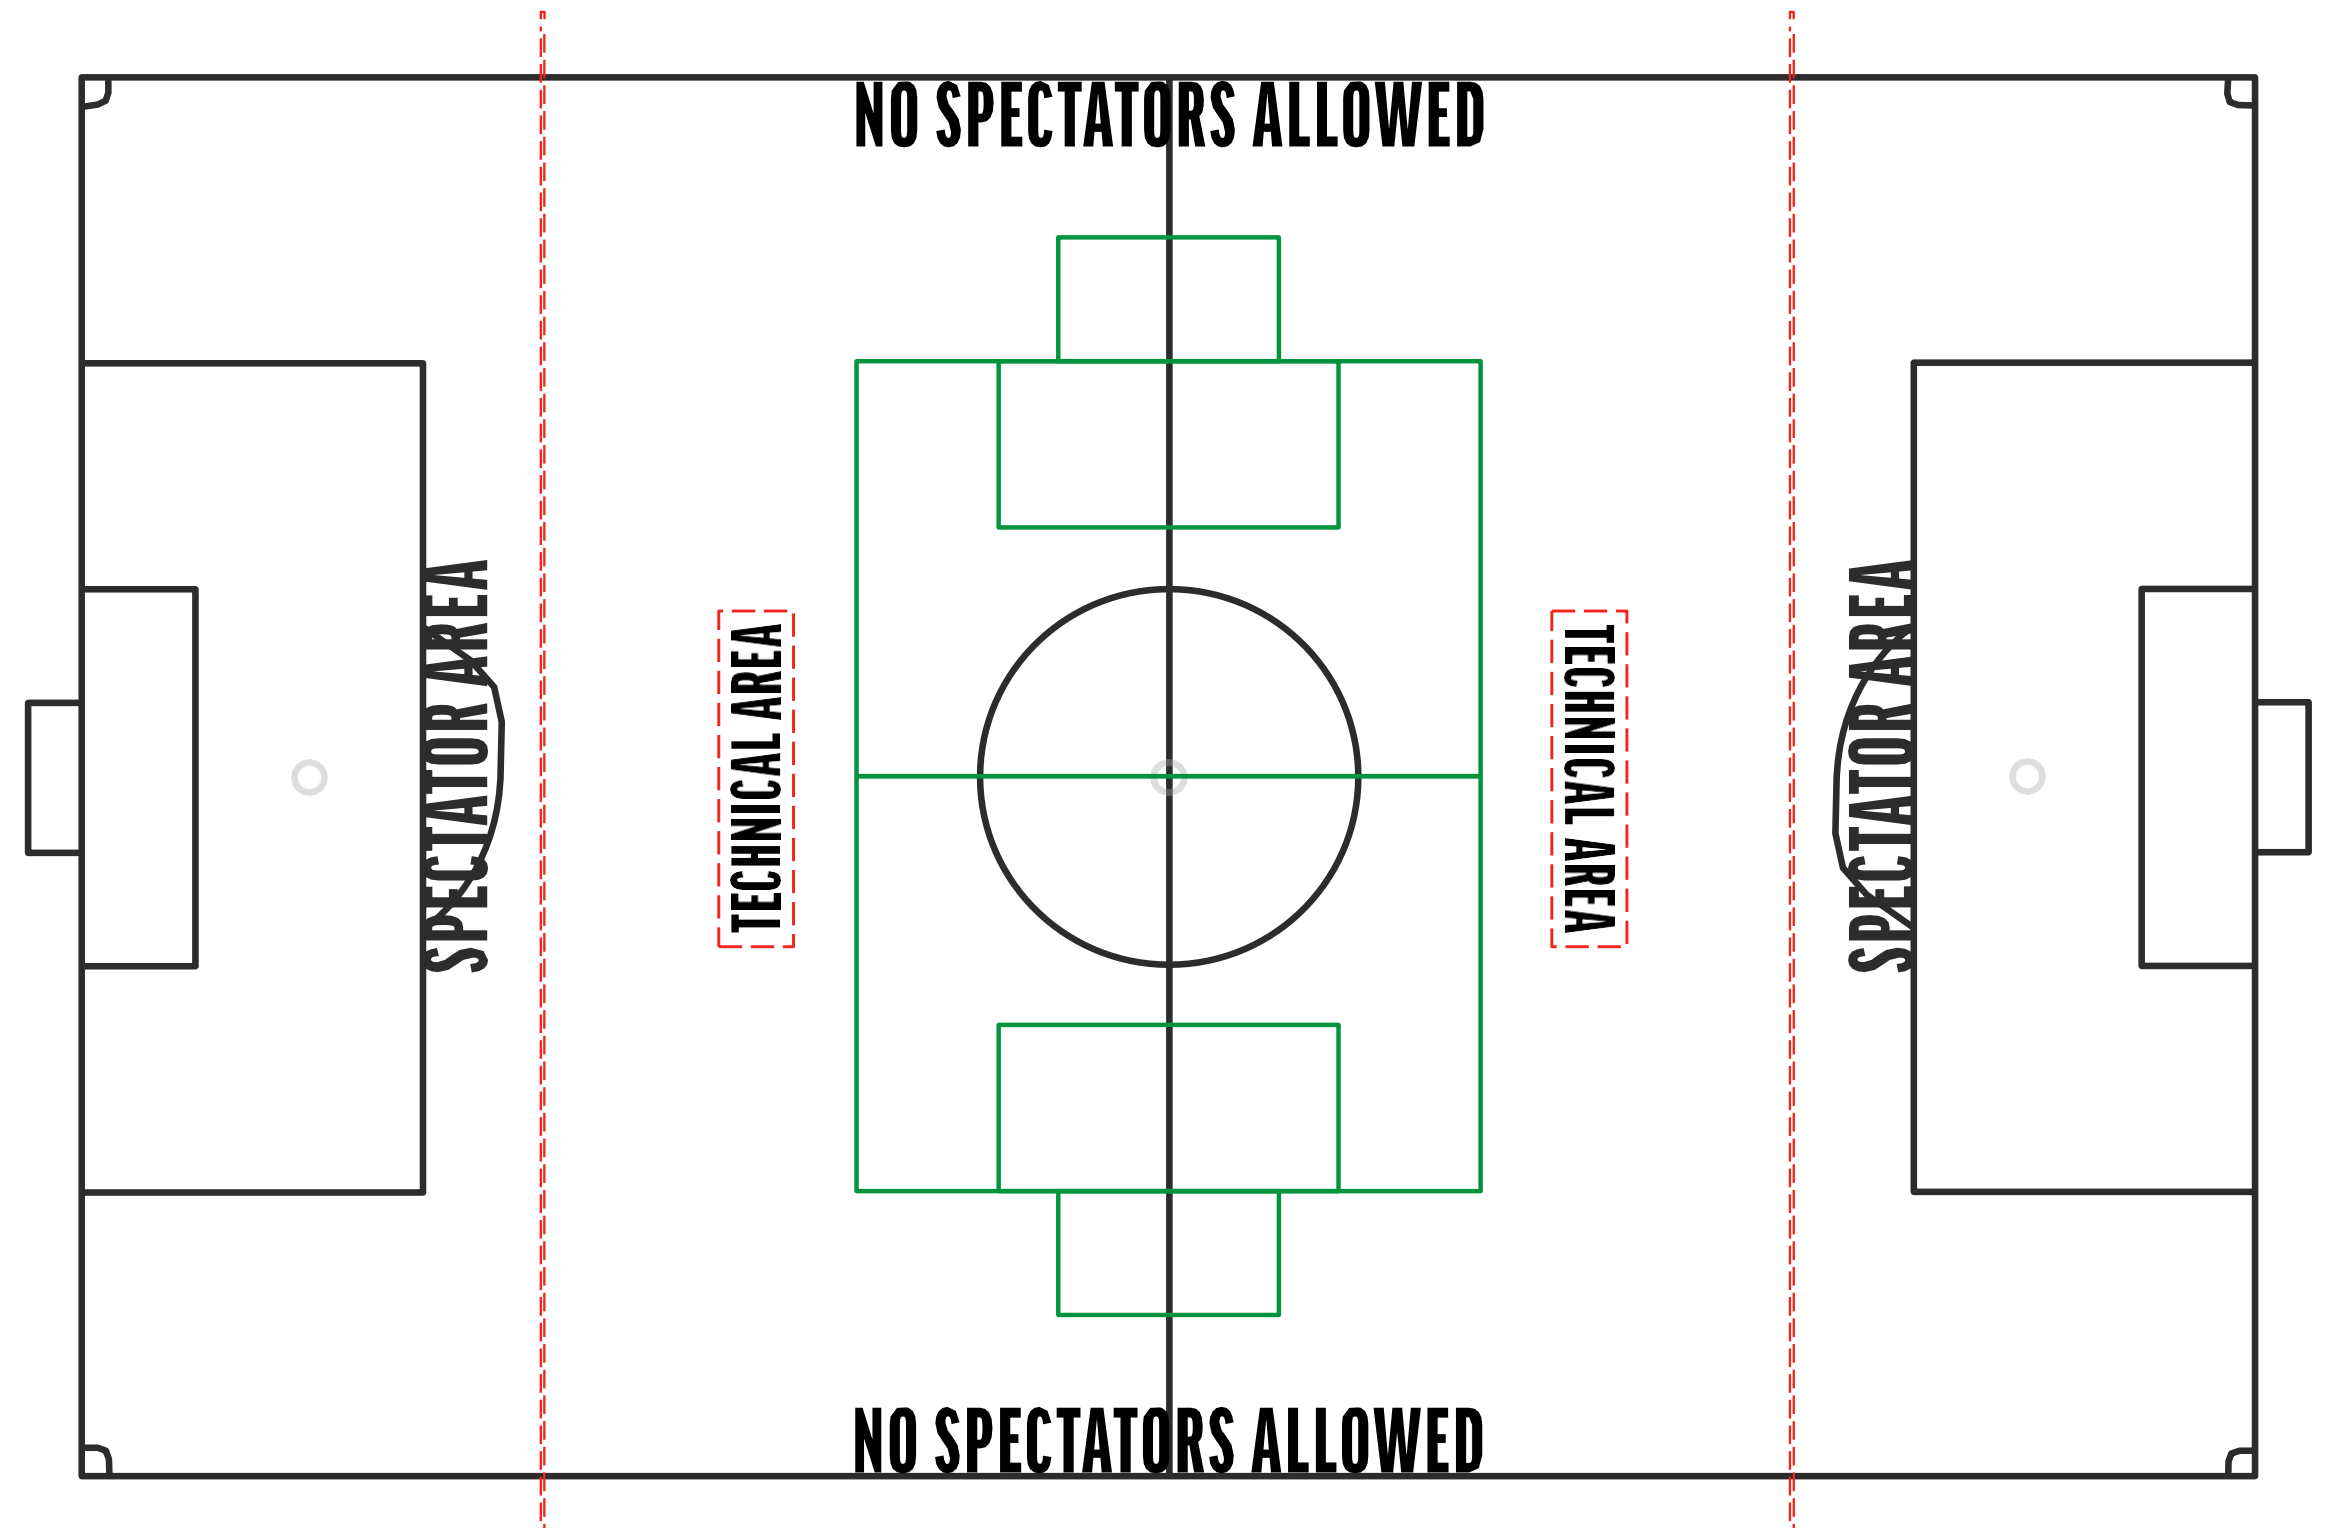

## 7 V 7

Pitch size : 44x40 yards

Goal size : 12x6ft

Goal area: 10x15 yards

2 team set-up

Example 3

BEHIND THE LINE BARRIER

\*Pitch diagrams are not to exact size