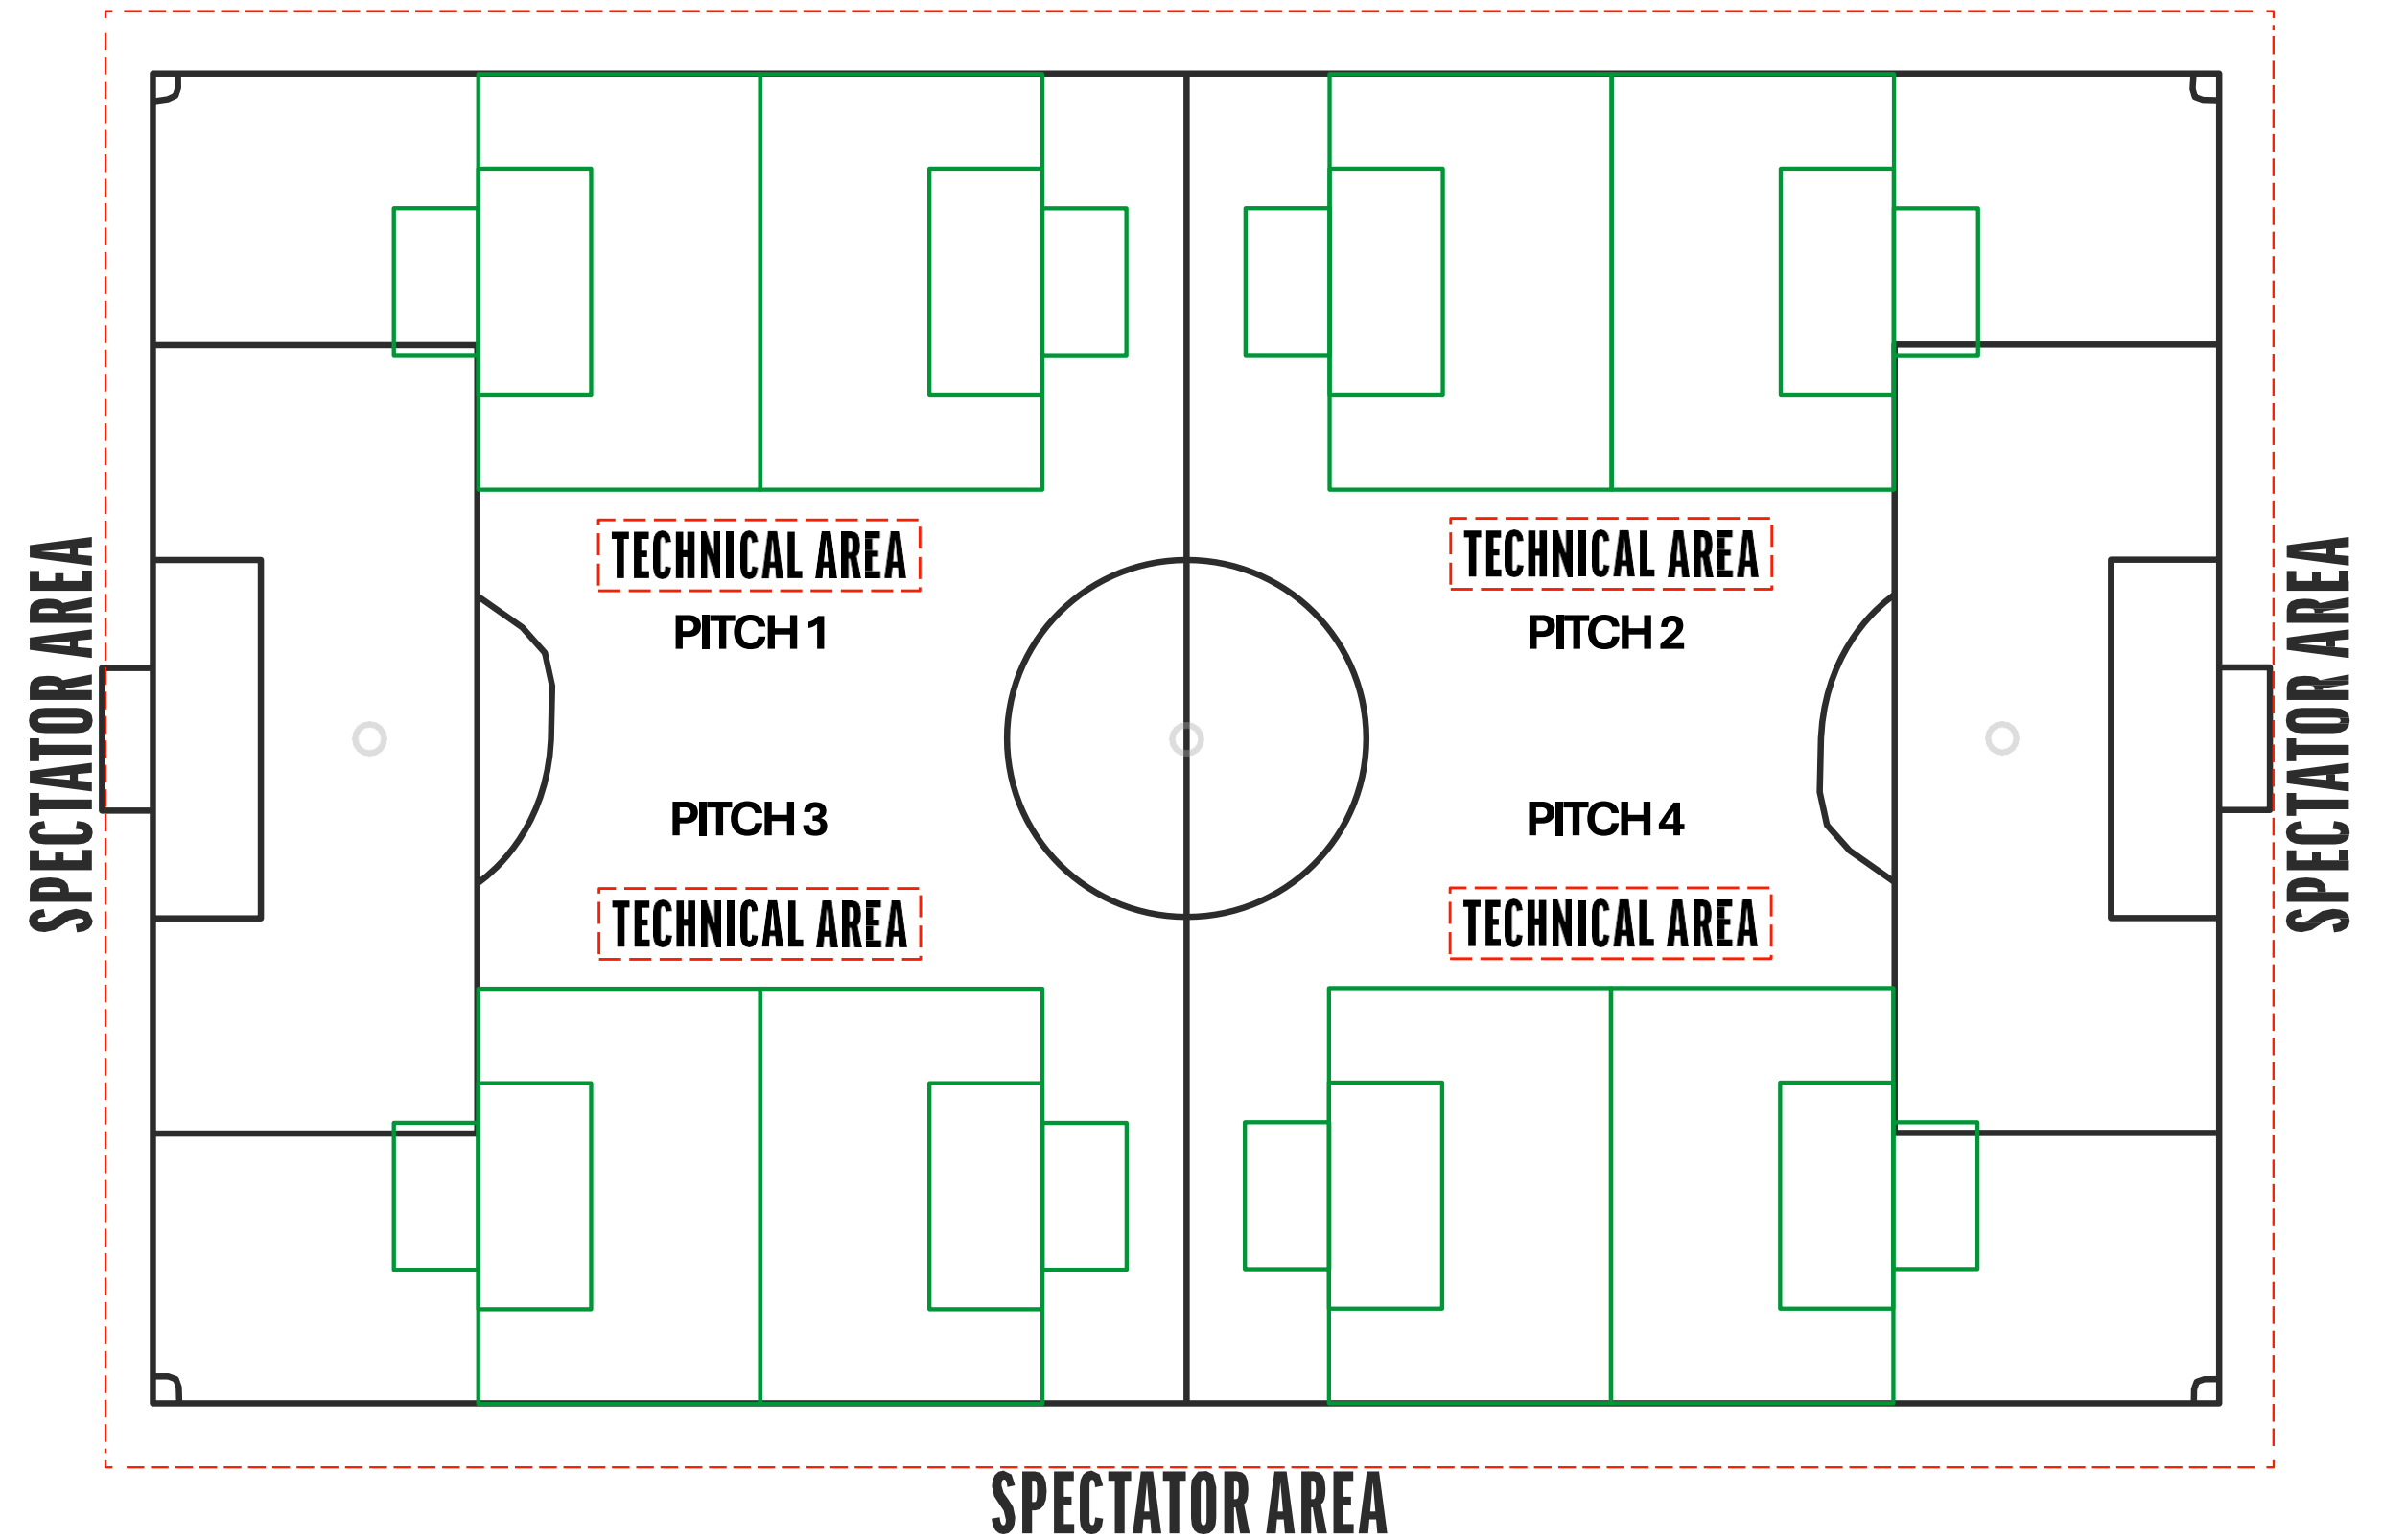

## 5 V 5

Pitch size : 35x25 yards

Goal size : 8x4ft

Goal area: 7x12 yards

8 team set-up

Example 5

BEHIND THE LINE BARRIER

SPECTATOR AREA