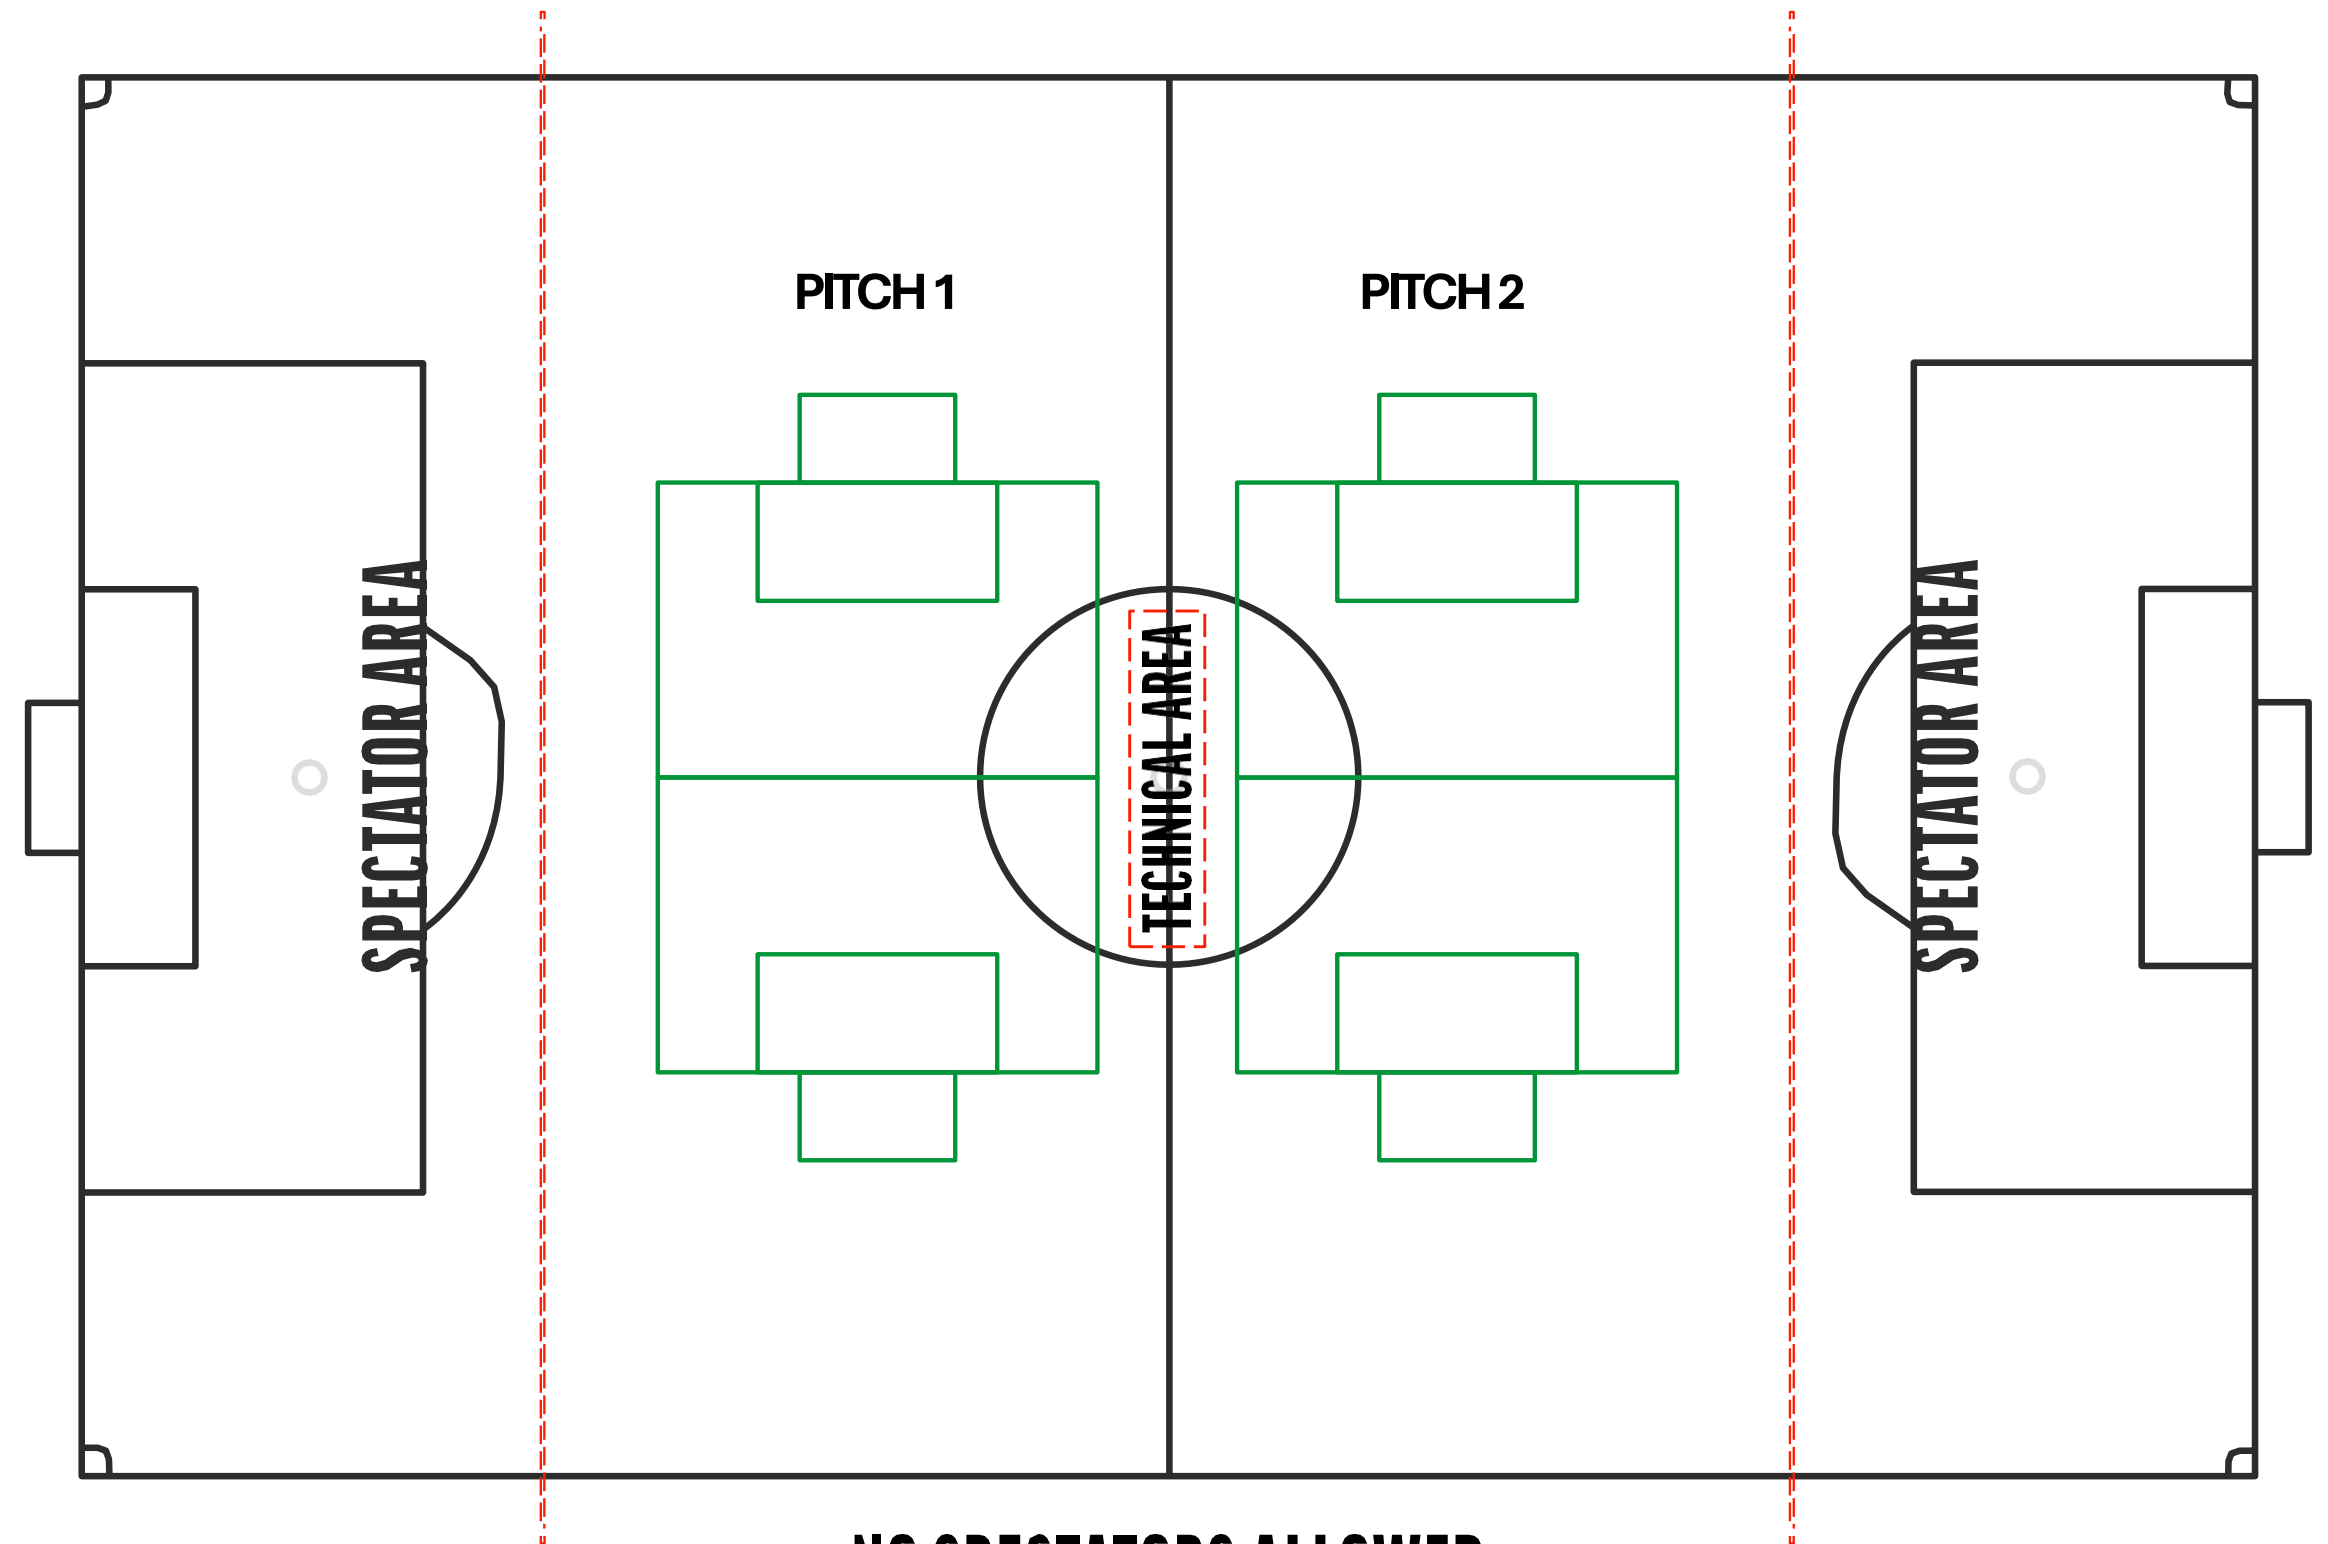

## 5 V 5

Pitch size : 35x25 yards

Goal size : 8x4ft

Goal area: 7x12 yards

4 team set-up

Example 6

BEHIND THE LINE BARRIER

NO SPECTATORS ALLOWED