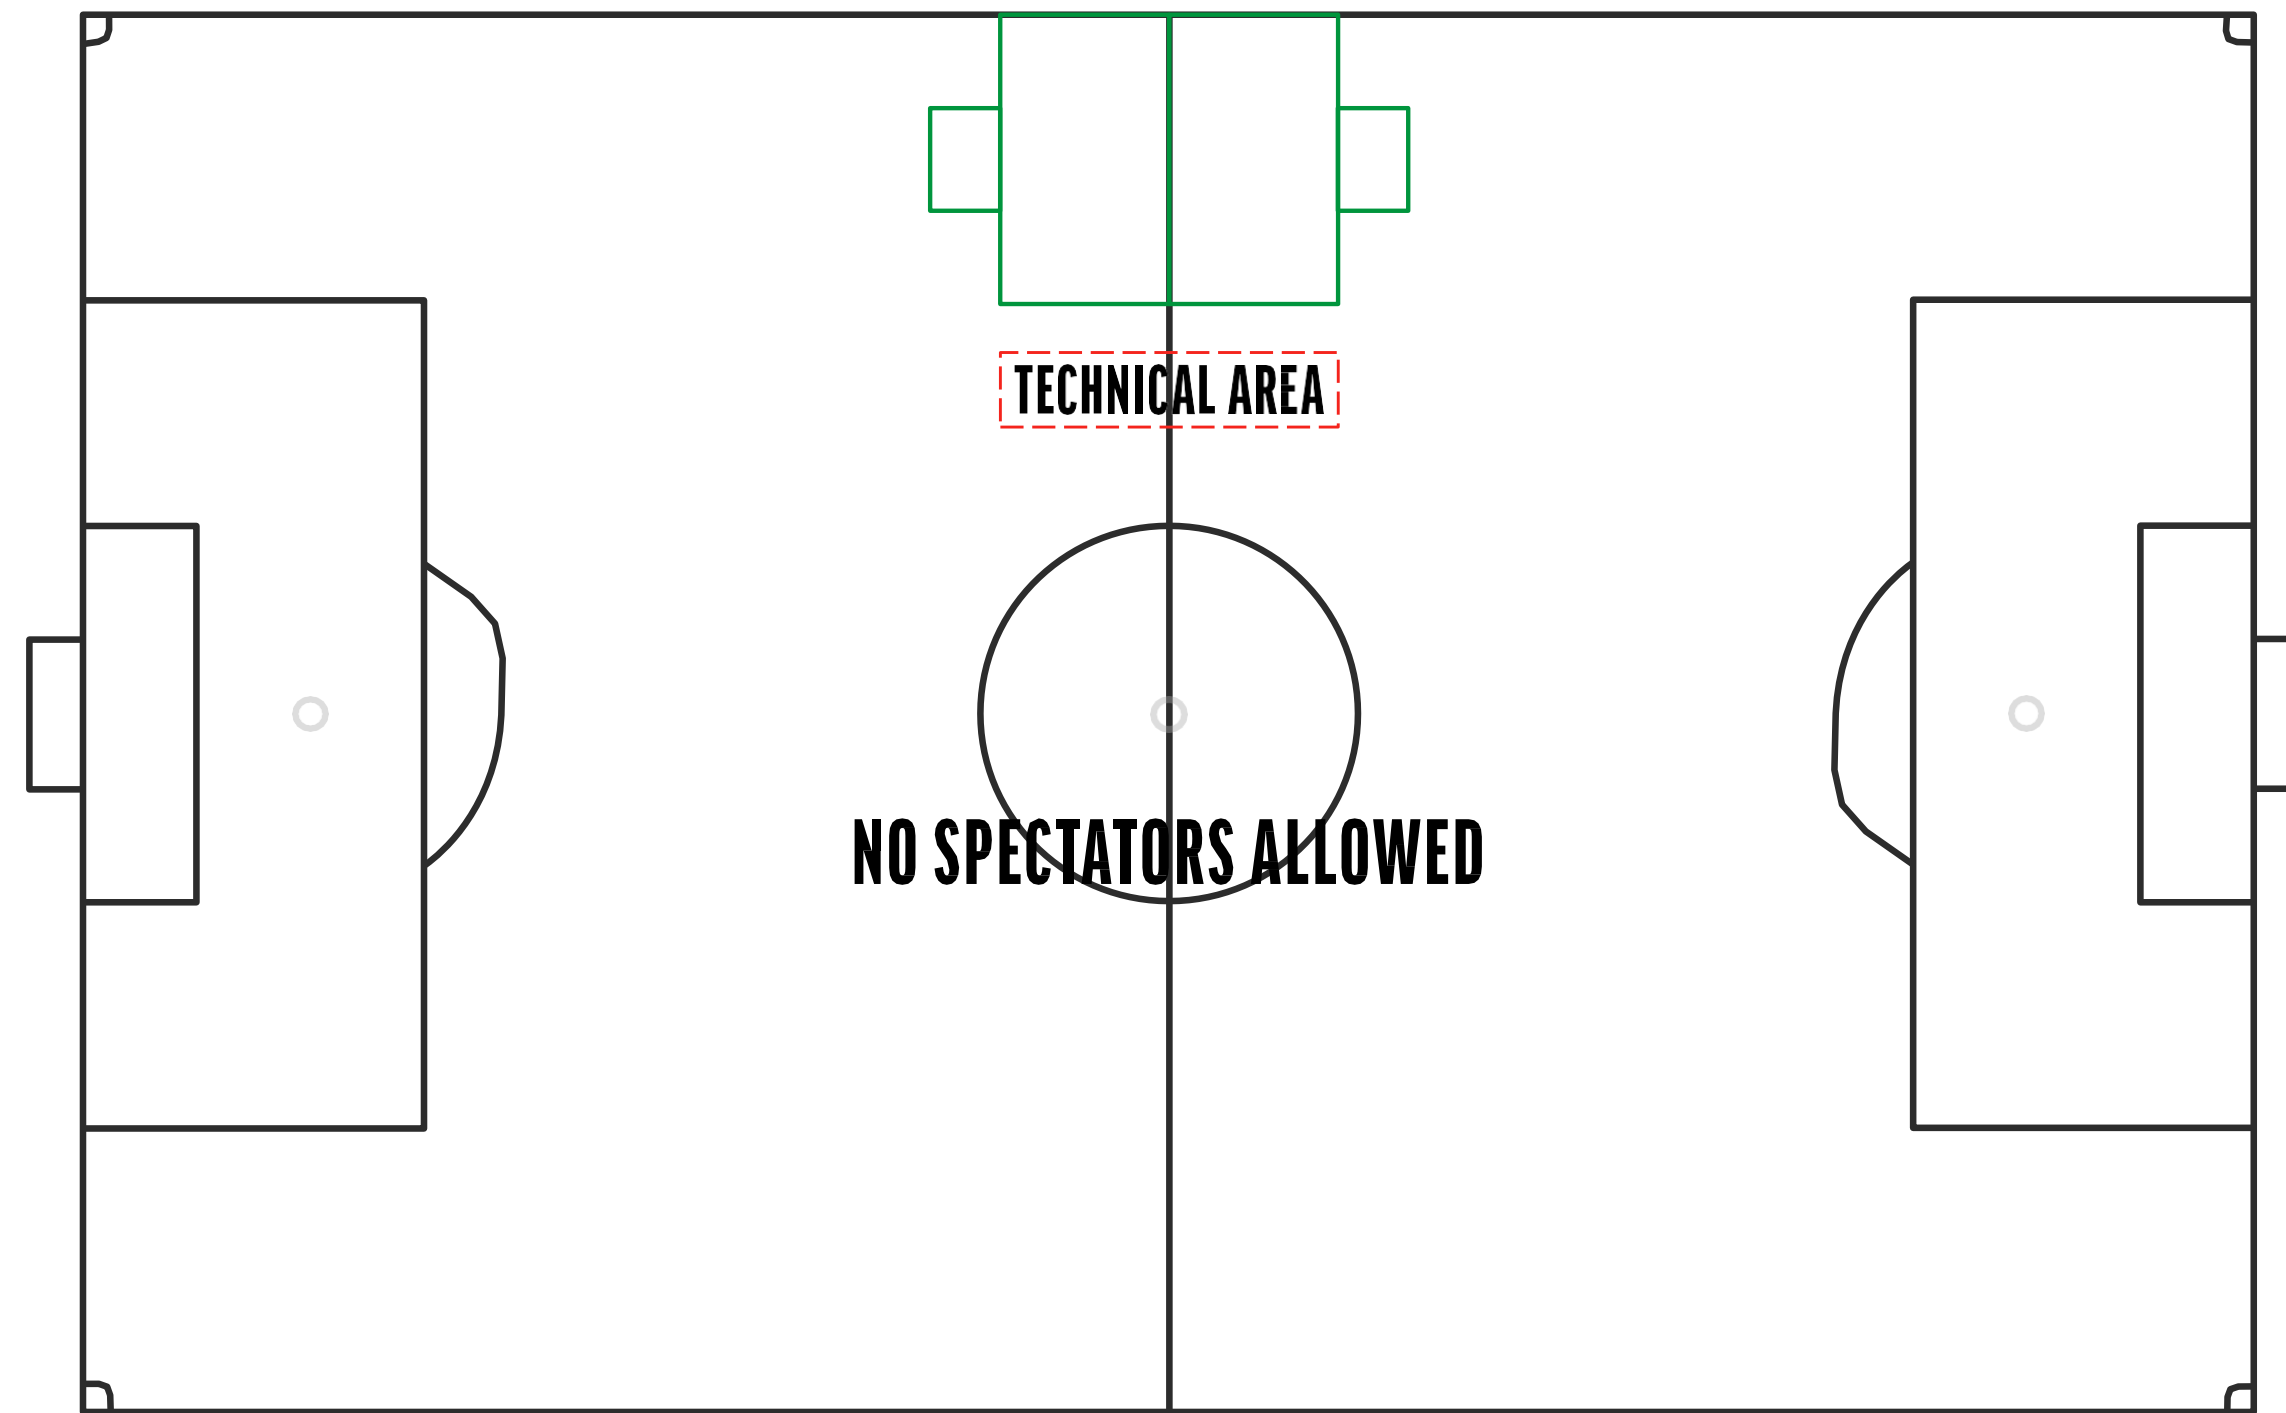

UNDER 6 / UNDER 7

4 V 4 NO GOALKEEPERS

Pitch size : 28x20 yards

Goal size : Height (min 3ft max 4ft)
Width (min 4ft max 6ft)

Goal area: none

2 team set-up

Example 7

BEHIND THE LINE BARRIER

SPECTATOR AREA

NO SPECTATORS ALLOWED

NO SPECTATORS ALLOWED

*Pitch diagrams are not to exact size