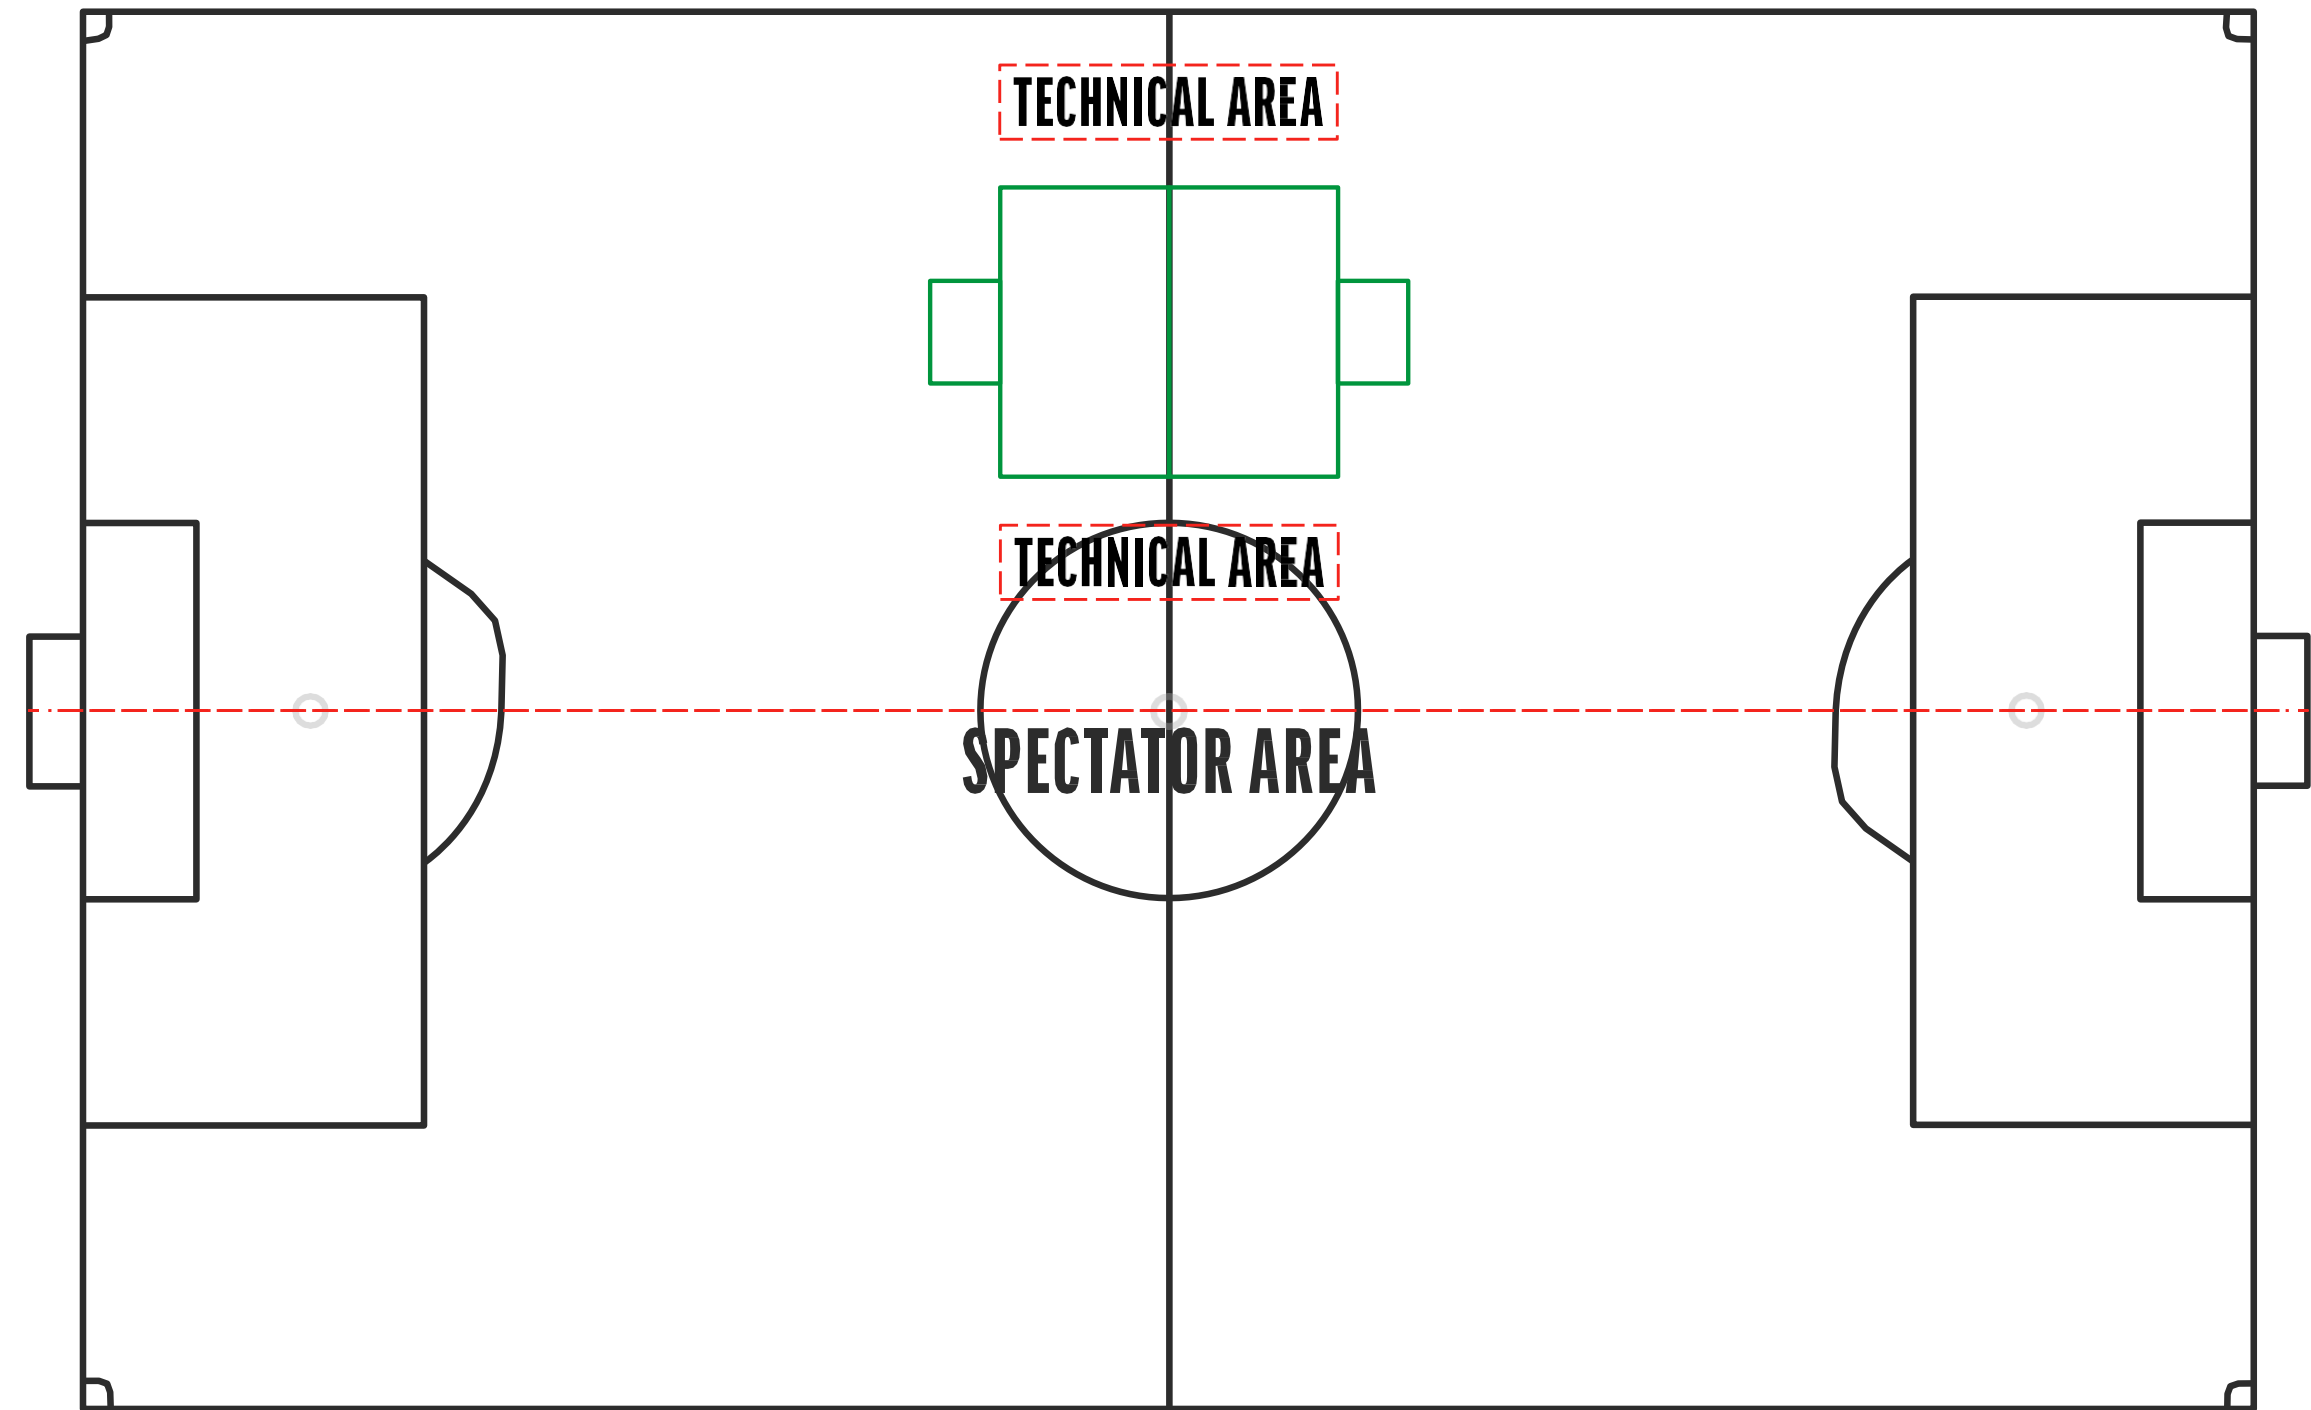

UNDER 6 / UNDER 7

4 V 4 NO GOALKEEPERS

Pitch size : 28x20 yards

Goal size : Height (min 3ft max 4ft)
Width (min 4ft max 6ft)

Goal area: none

2 team set-up

Example 8

BEHIND THE LINE BARRIER

SPECTATOR AREA

NO SPECTATORS ALLOWED

NO SPECTATORS ALLOWED

*Pitch diagrams are not to exact size