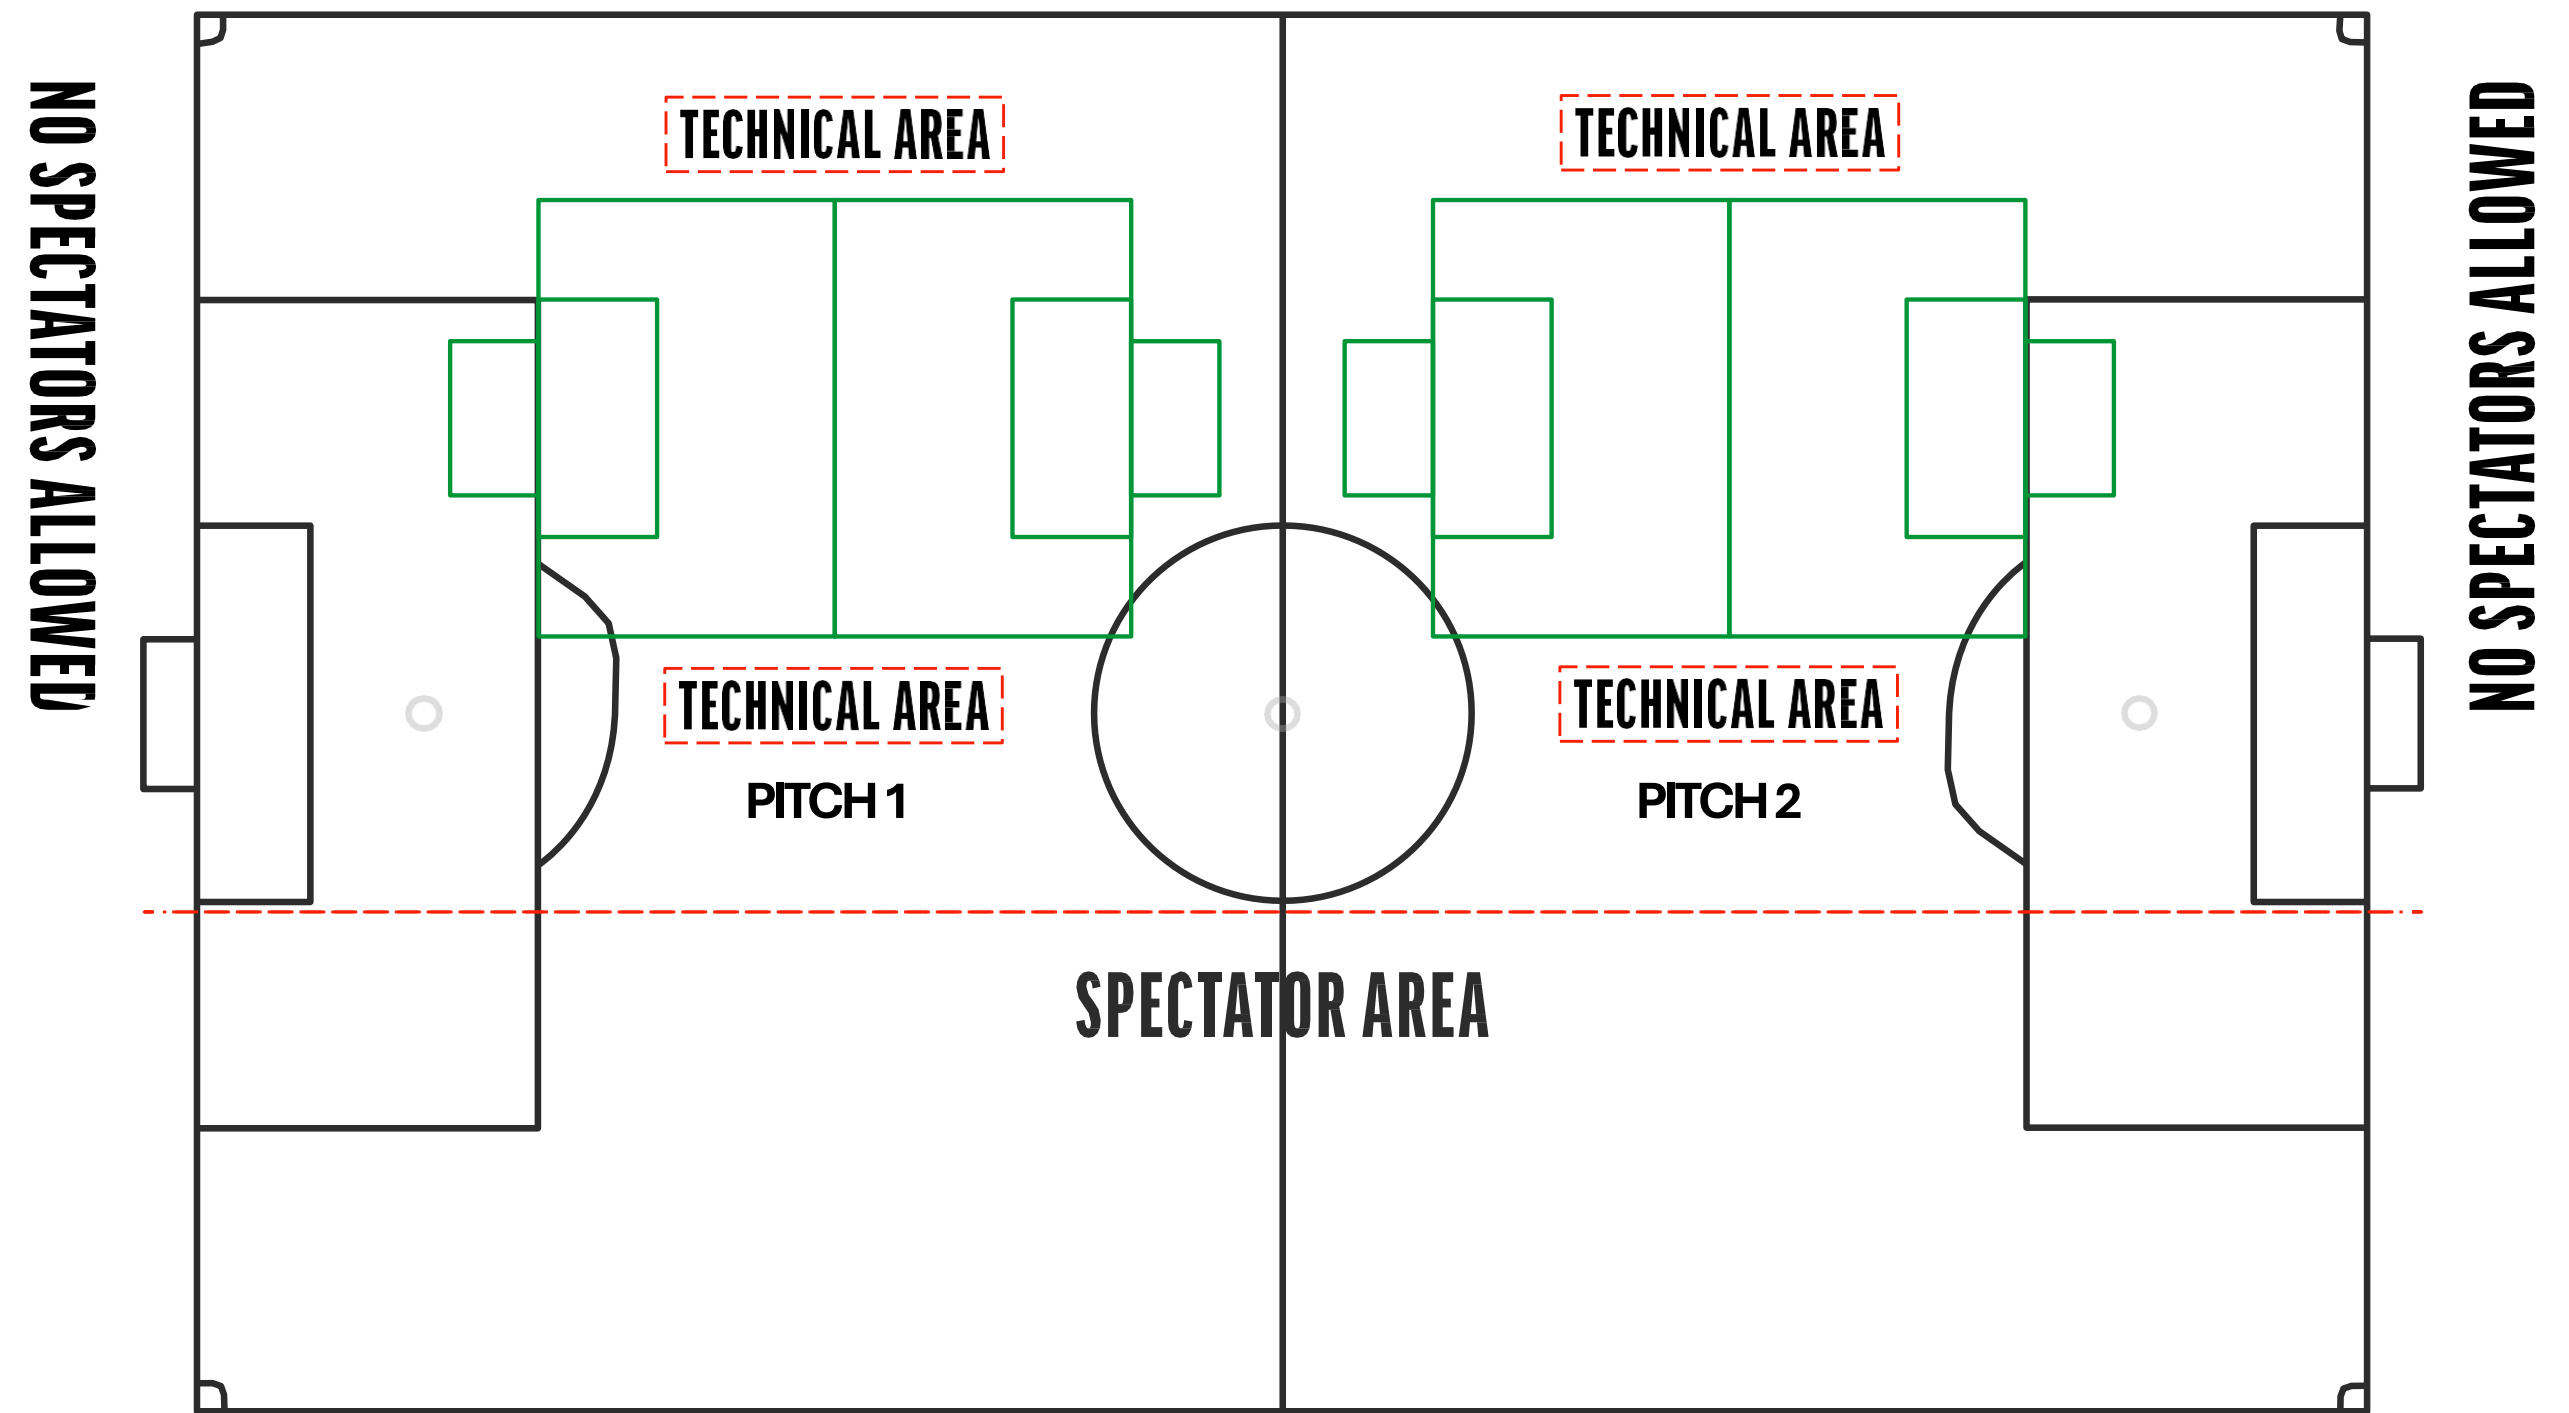

## 5 V 5

Pitch size : 35x25 yards

Goal size : 8x4ft

Goal area: 7x12 yards

4 team set-up

Example 1

BEHIND THE LINE BARRIER

SPECTATOR AREA