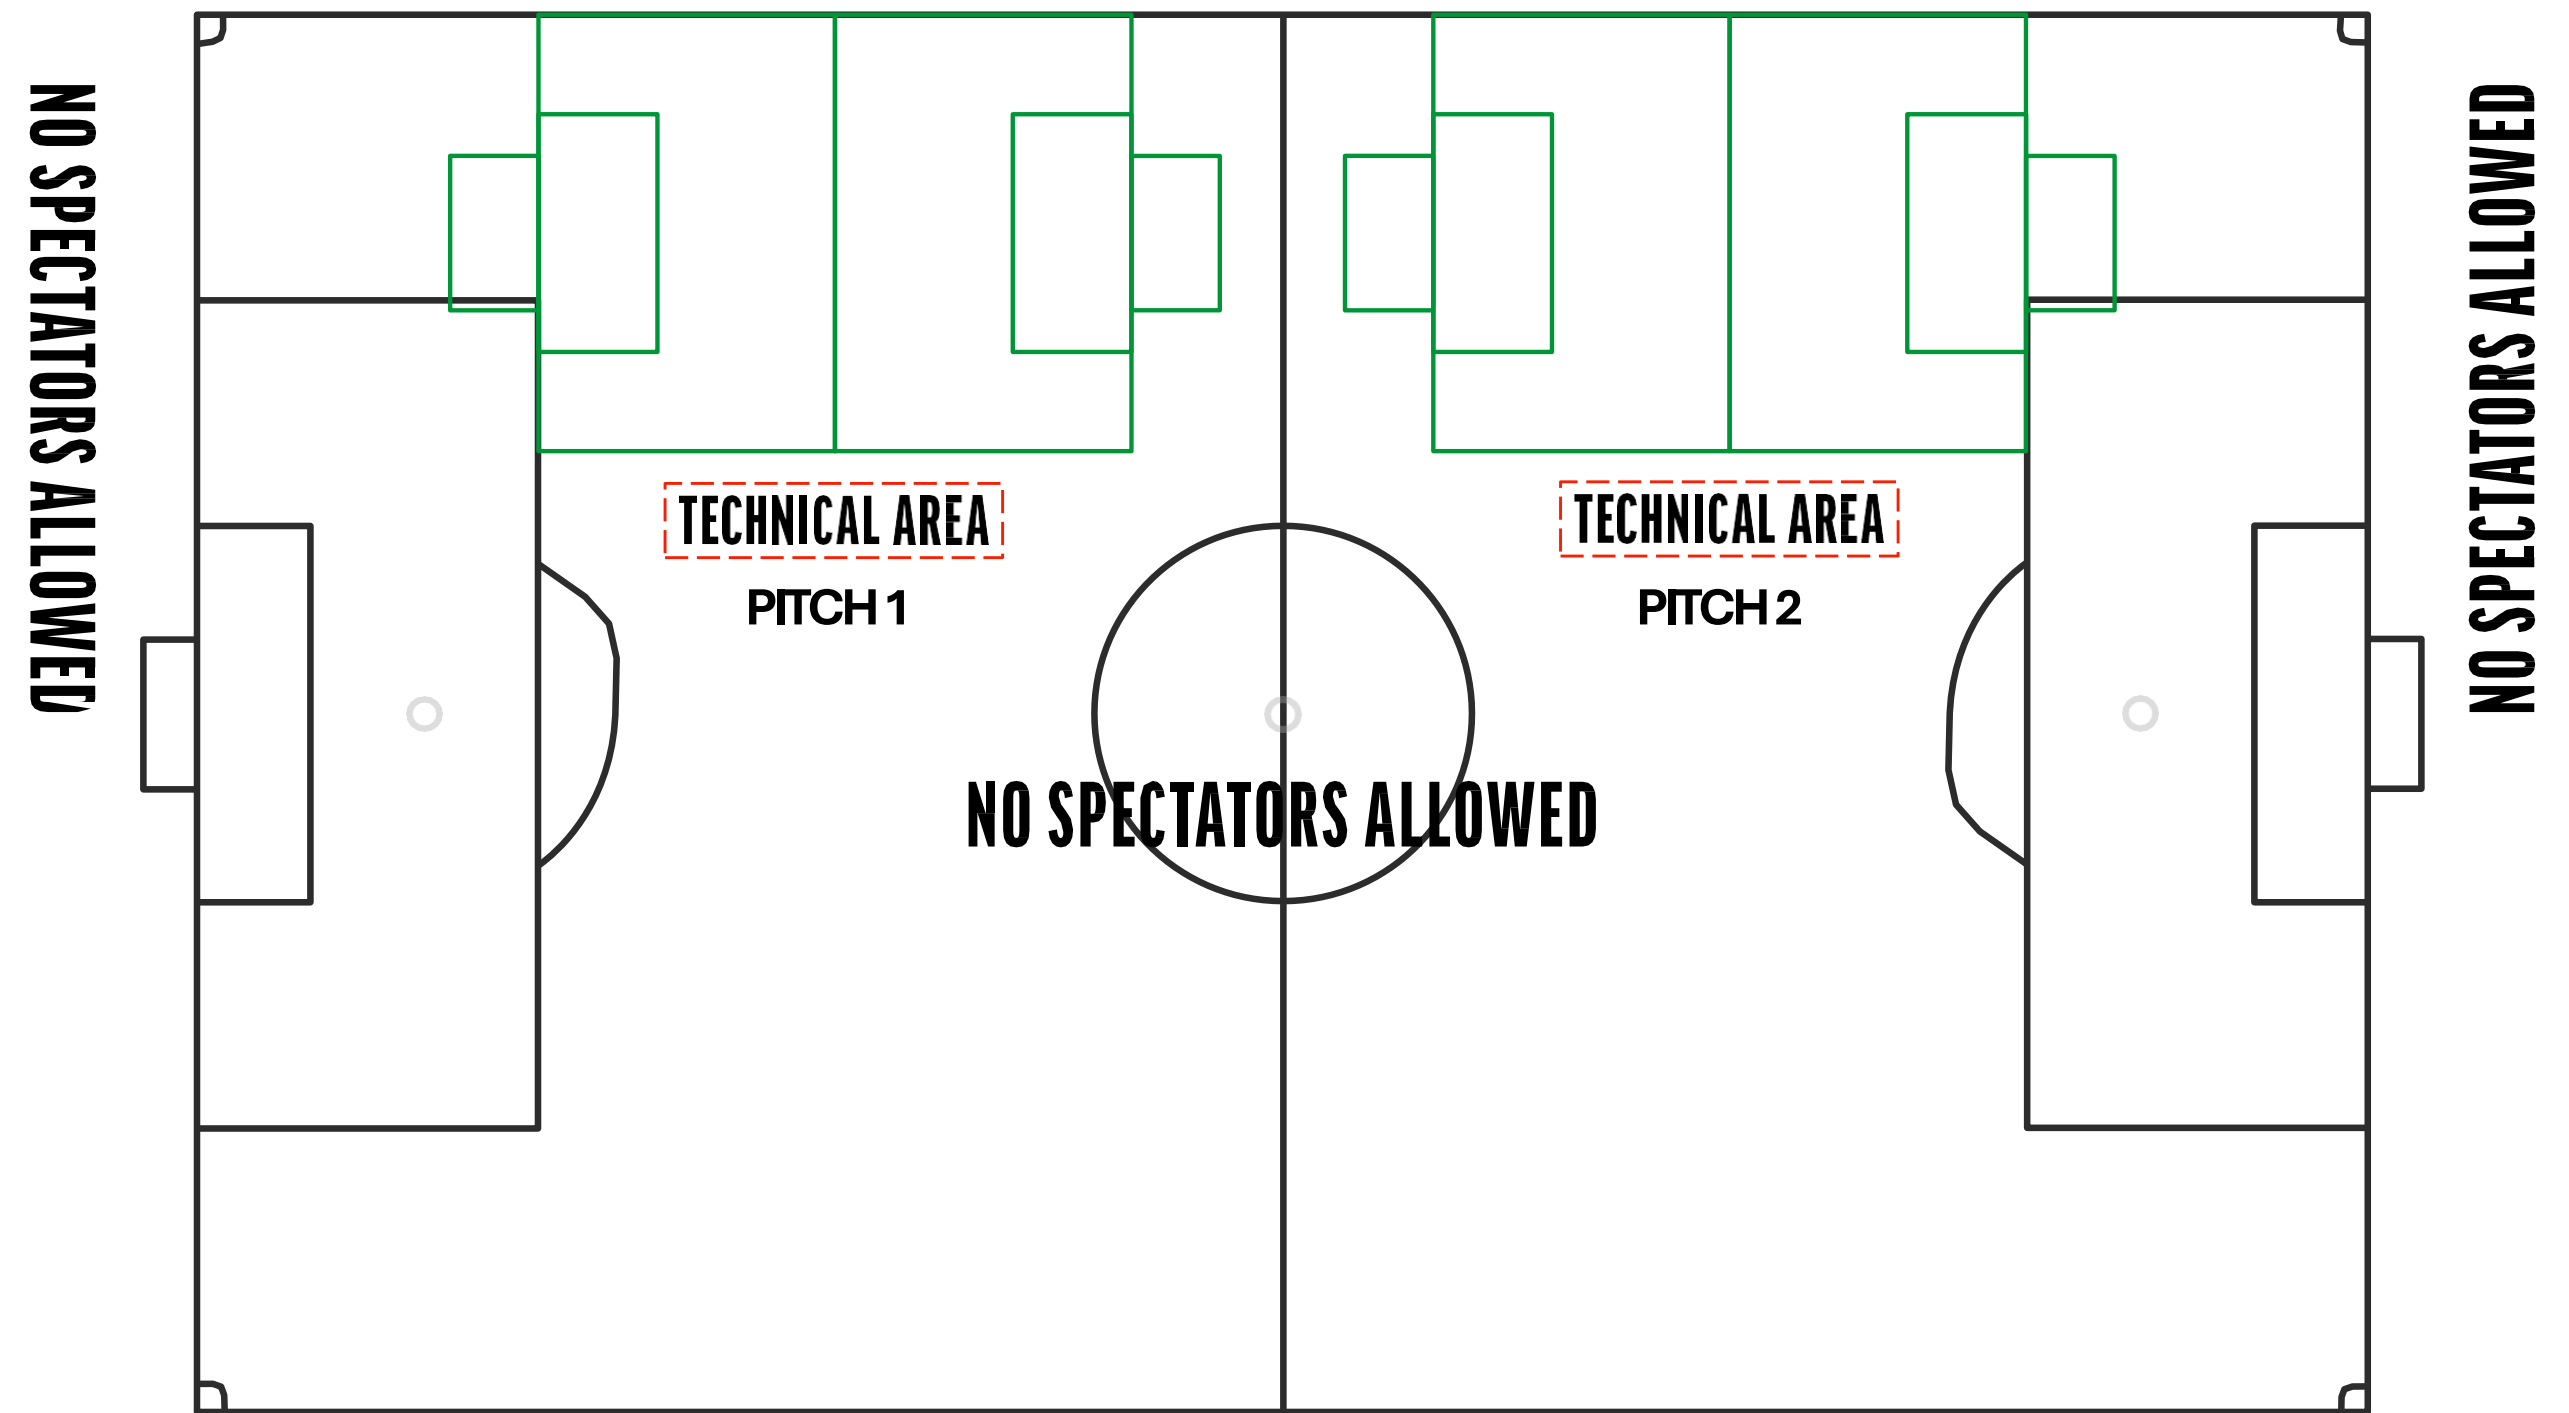

## 5 V 5

Pitch size : 35x25 yards

Goal size : 8x4ft

Goal area: 7x12 yards

4 team set-up

Example 2

BEHIND THE LINE BARRIER

SPECTATOR AREA