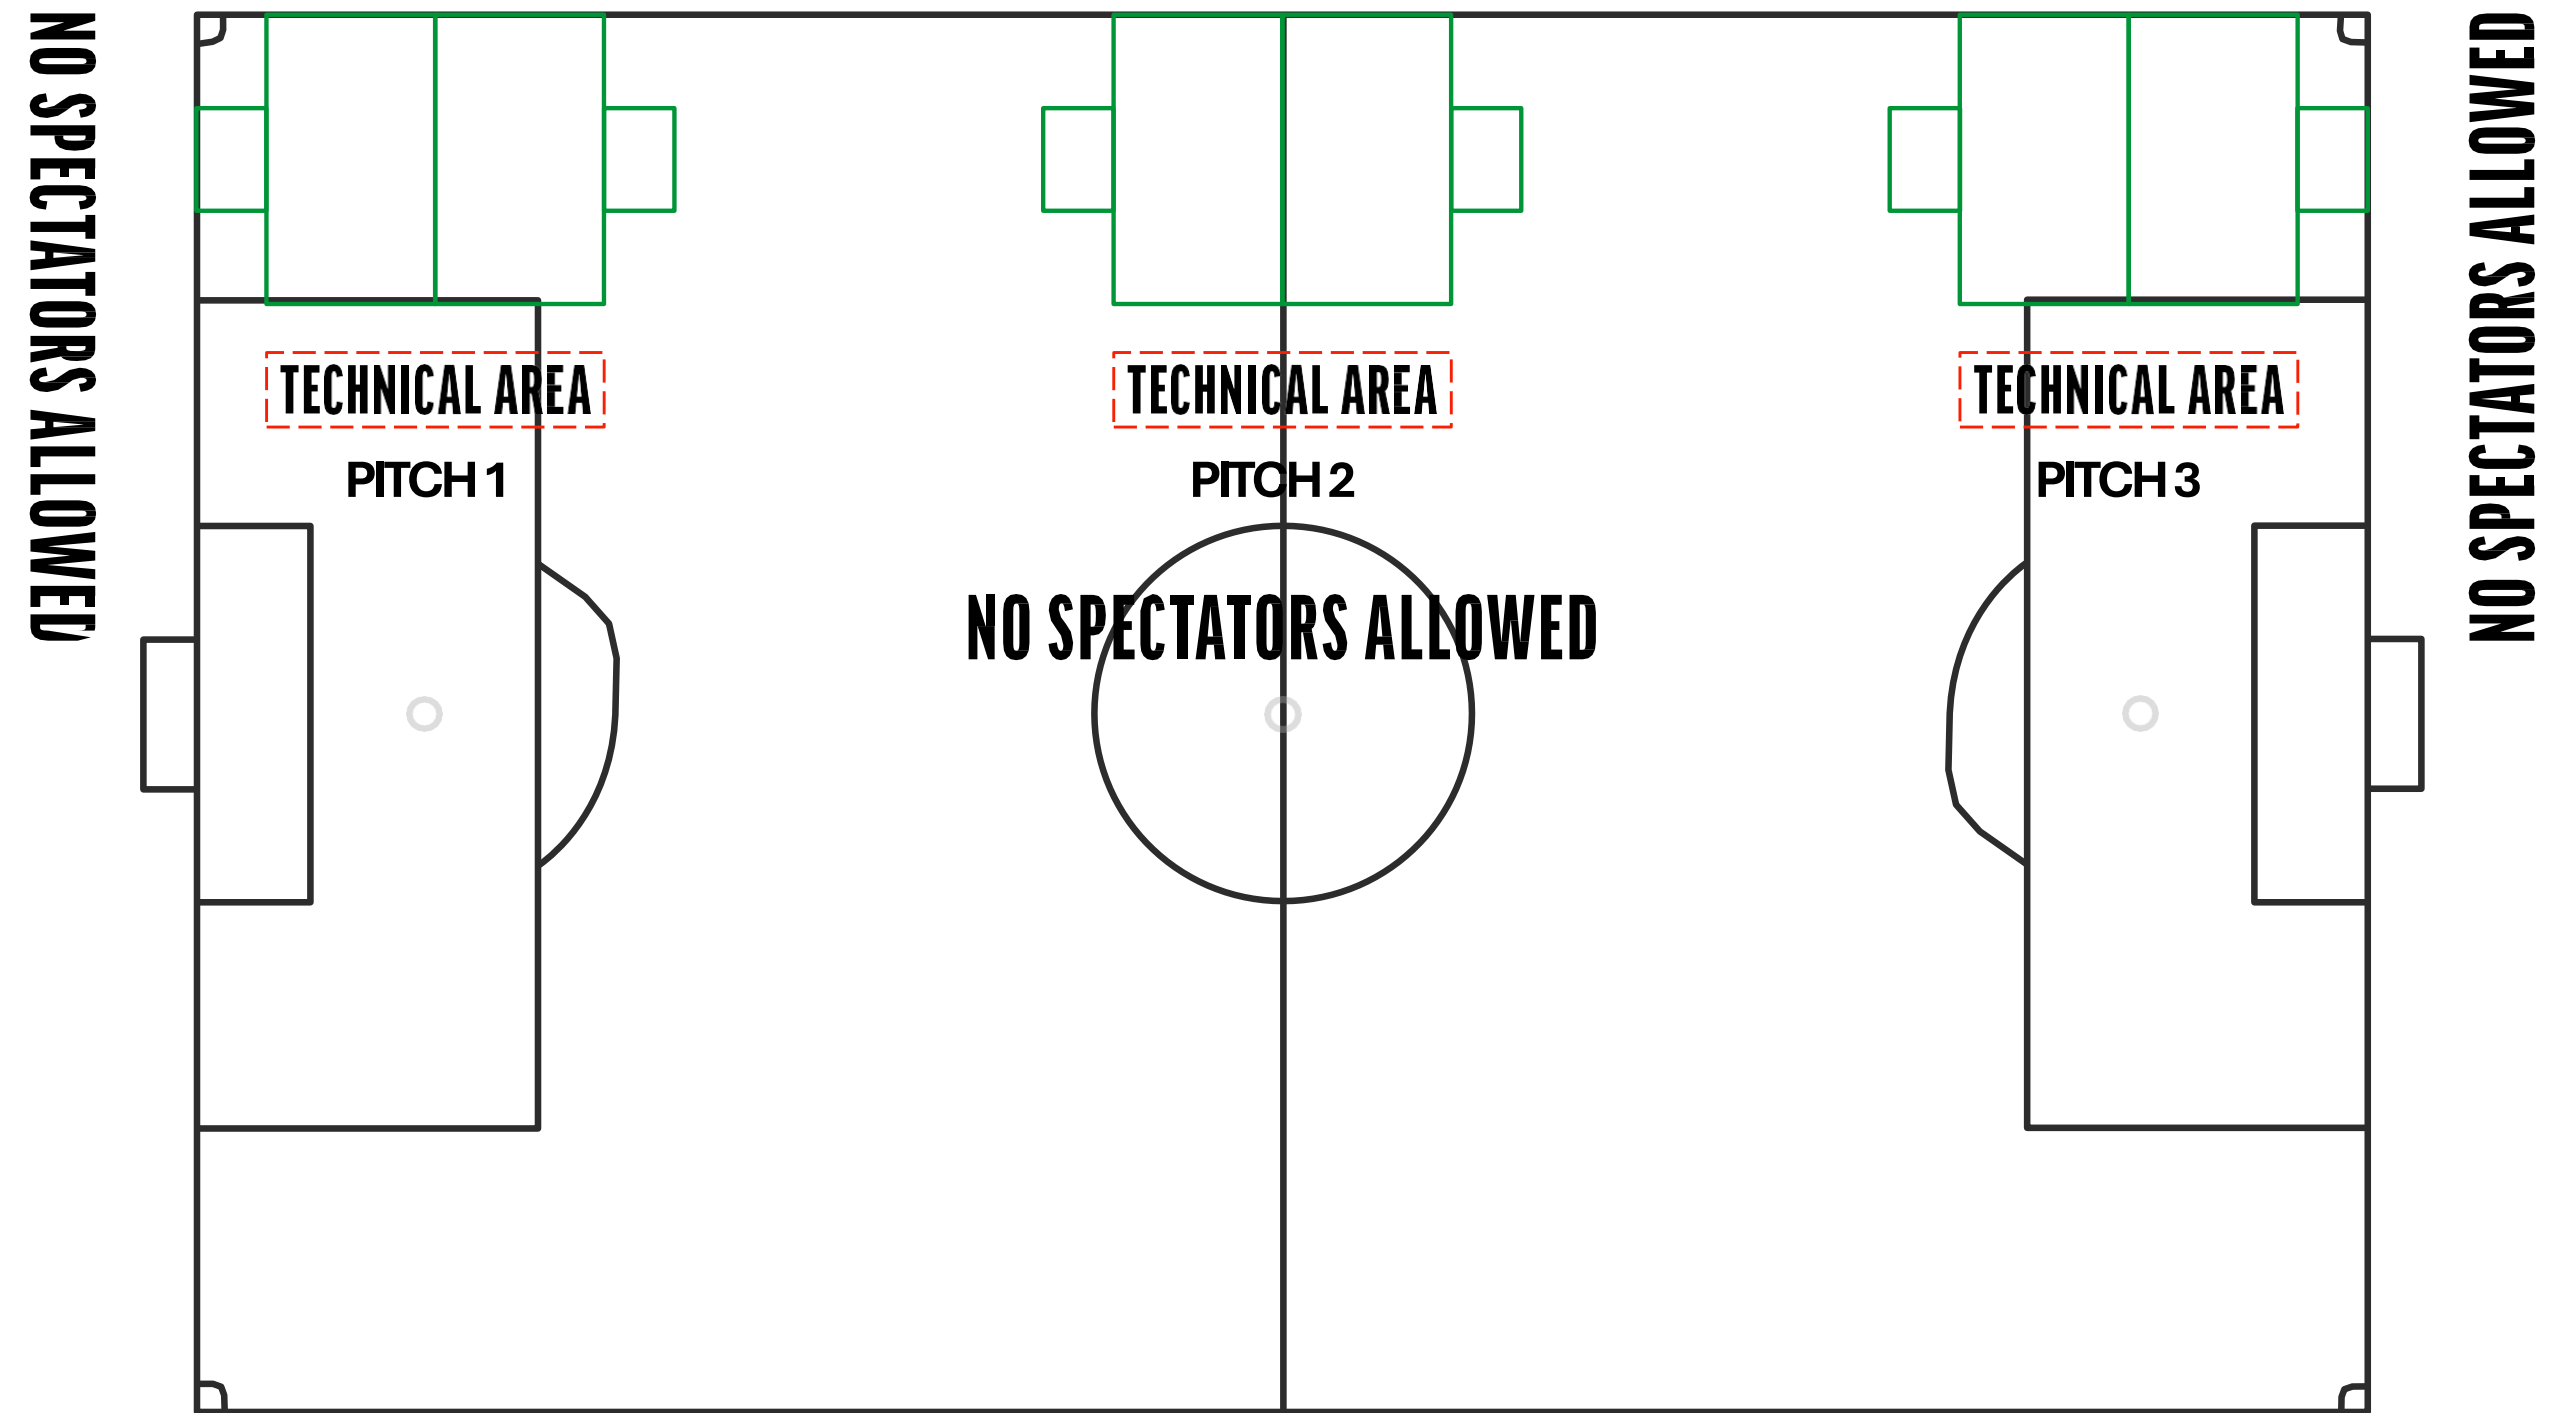

## 4 V 4 NO GOALKEEPERS

Pitch size : 28x20 yards

Goal size : Height (min 3ft max 4ft)  
Width (min 4ft max 6ft)

Goal area: none

6 team set-up

Example 4

BEHIND THE LINE BARRIER

SPECTATOR AREA