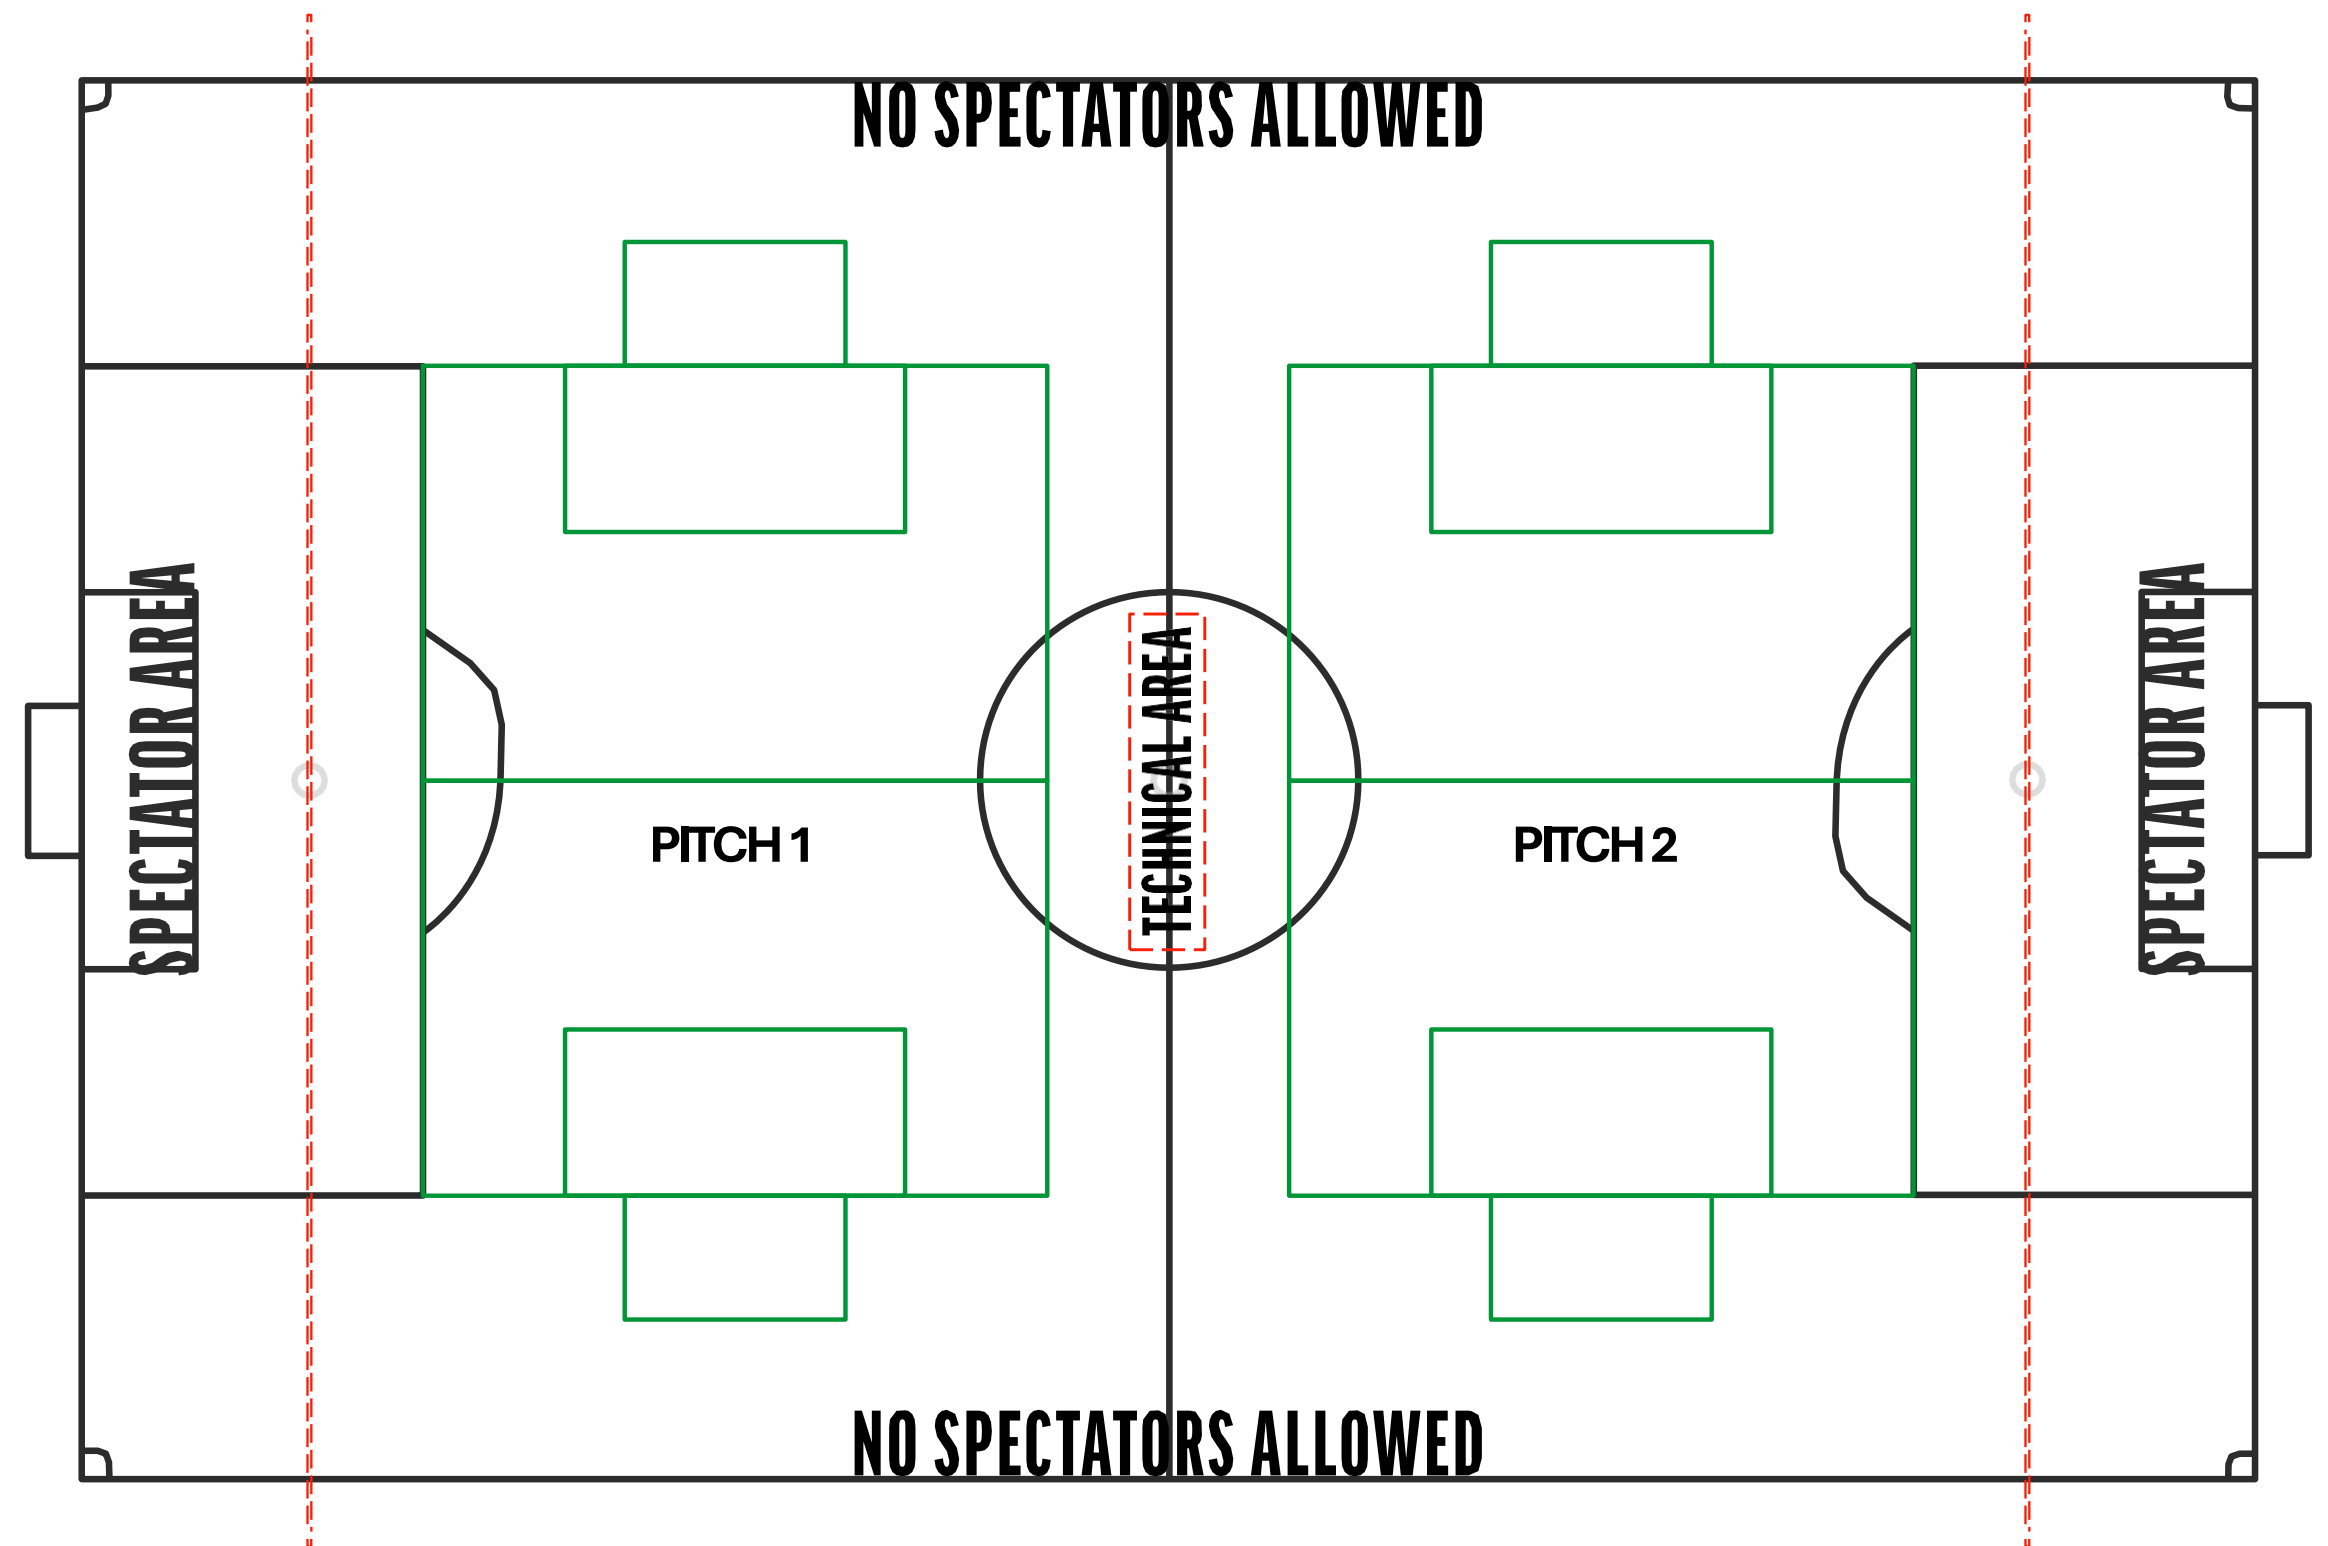

# UNDER 10 & 11 7 V 7

Pitch size : 44x40 yards

Goal size : 12x6ft

Goal area: 10x15 yards

**4 team set-up**

Example 1

BEHIND THE LINE BARRIER

\*Pitch diagrams are not to exact size