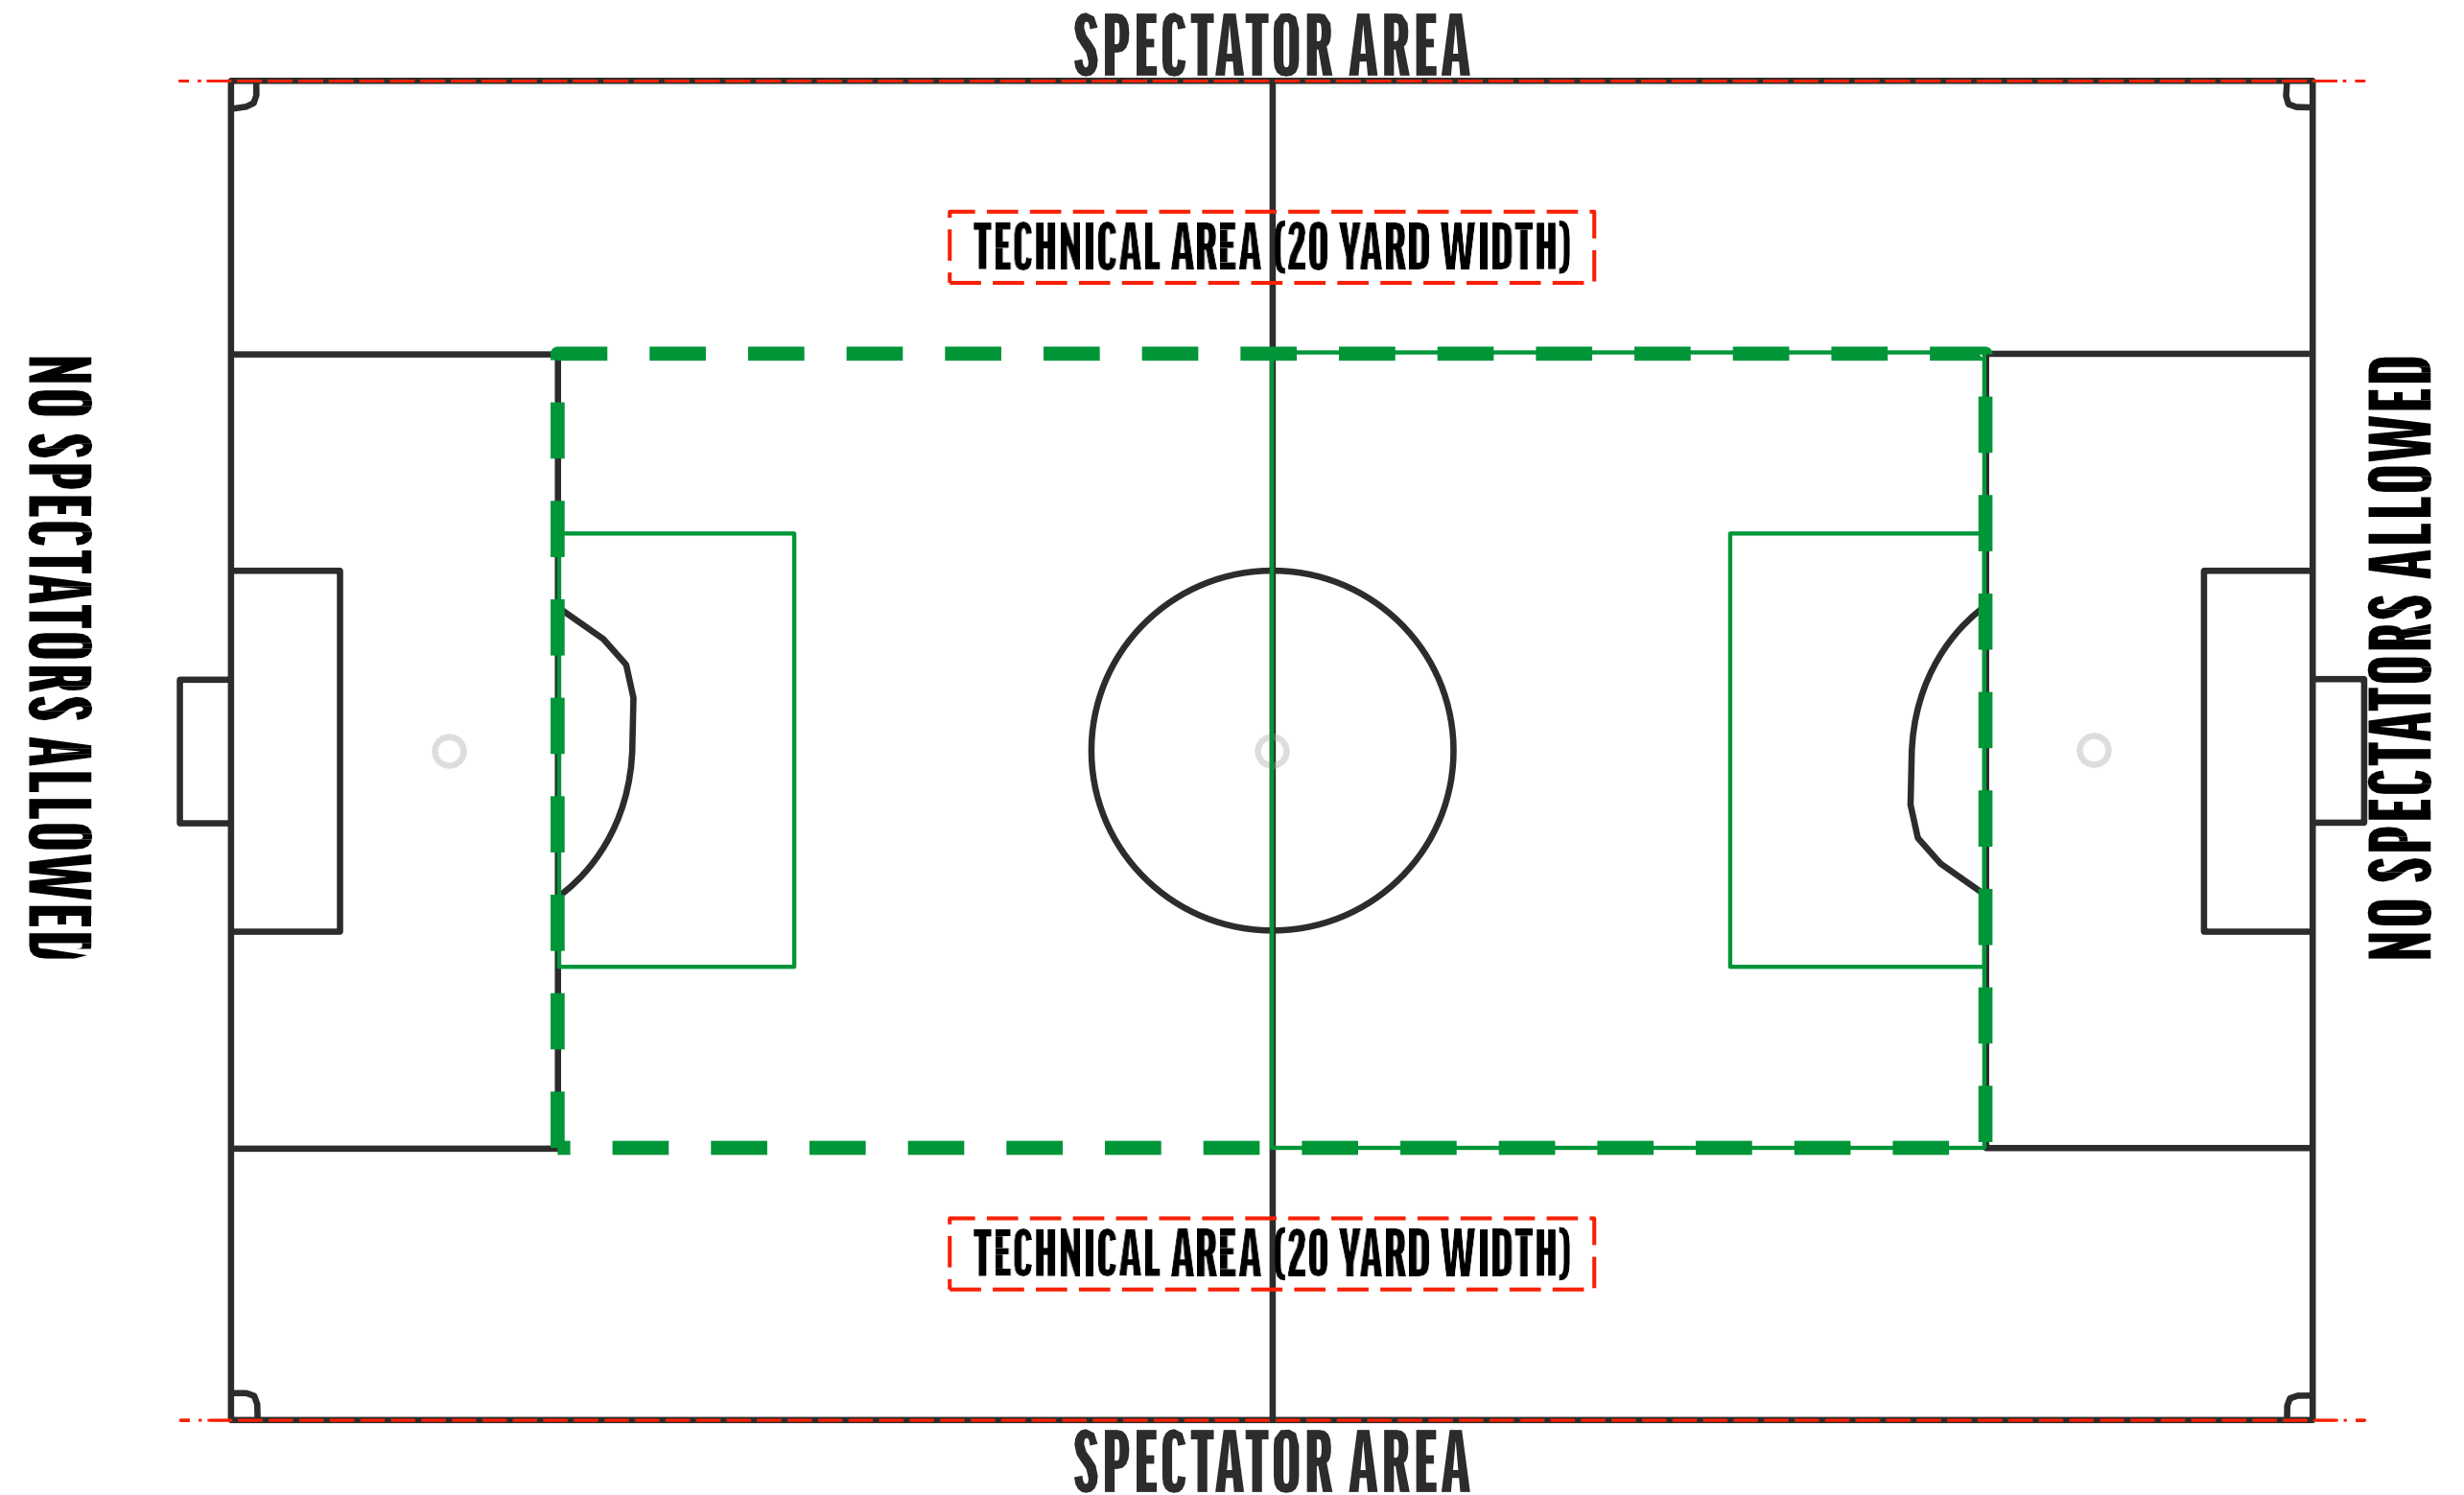

## 9 V 9

Under 12 pitch on 11v11 pitch

Pitch size:  
length 64 yards (18 yard box to box)  
width 44 yards

Goal size: 16x7 ft

Goal area: 12x28 yards  
Penalty mark: 9 yards

2 team set-up

Example 2

BEHIND THE LINE BARRIER