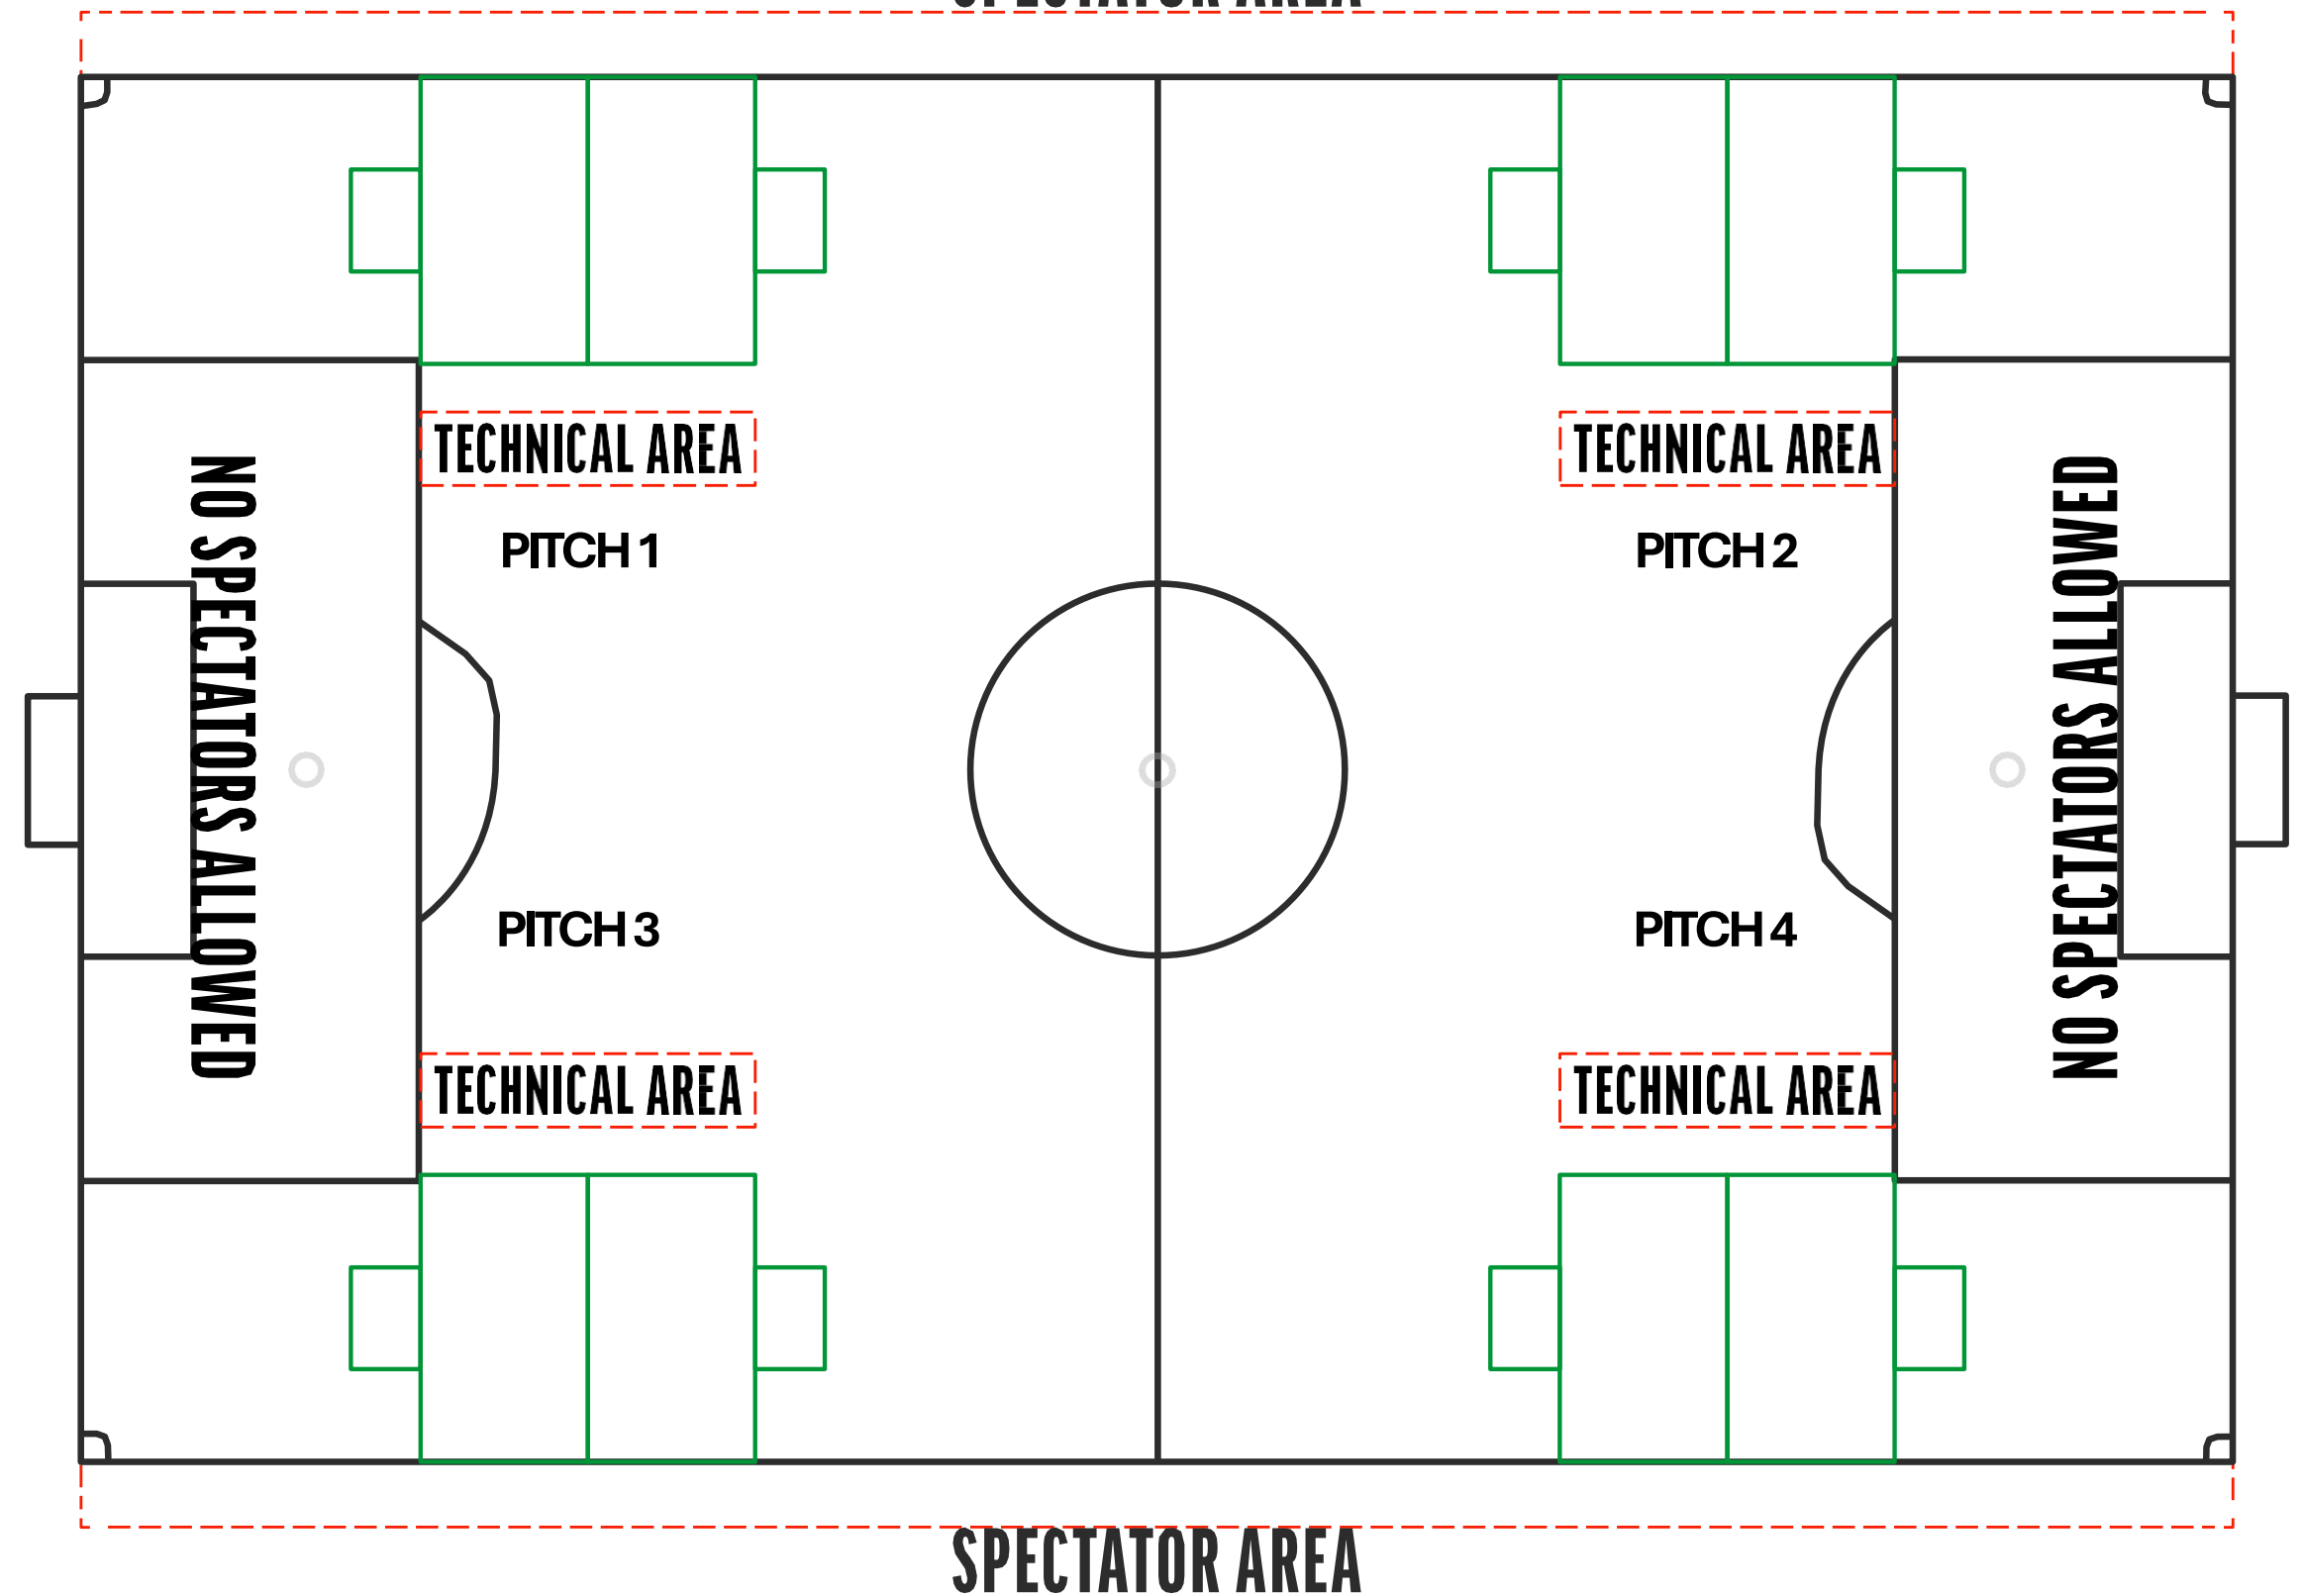

## 4 V 4 NO GOALKEEPERS

Pitch size : 28x20 yards

Goal size : Height (min 3ft max 4ft)  
Width (min 4ft max 6ft)

Goal area: none

8 team set-up

Example 2

BEHIND THE LINE BARRIER

SPECTATOR AREA