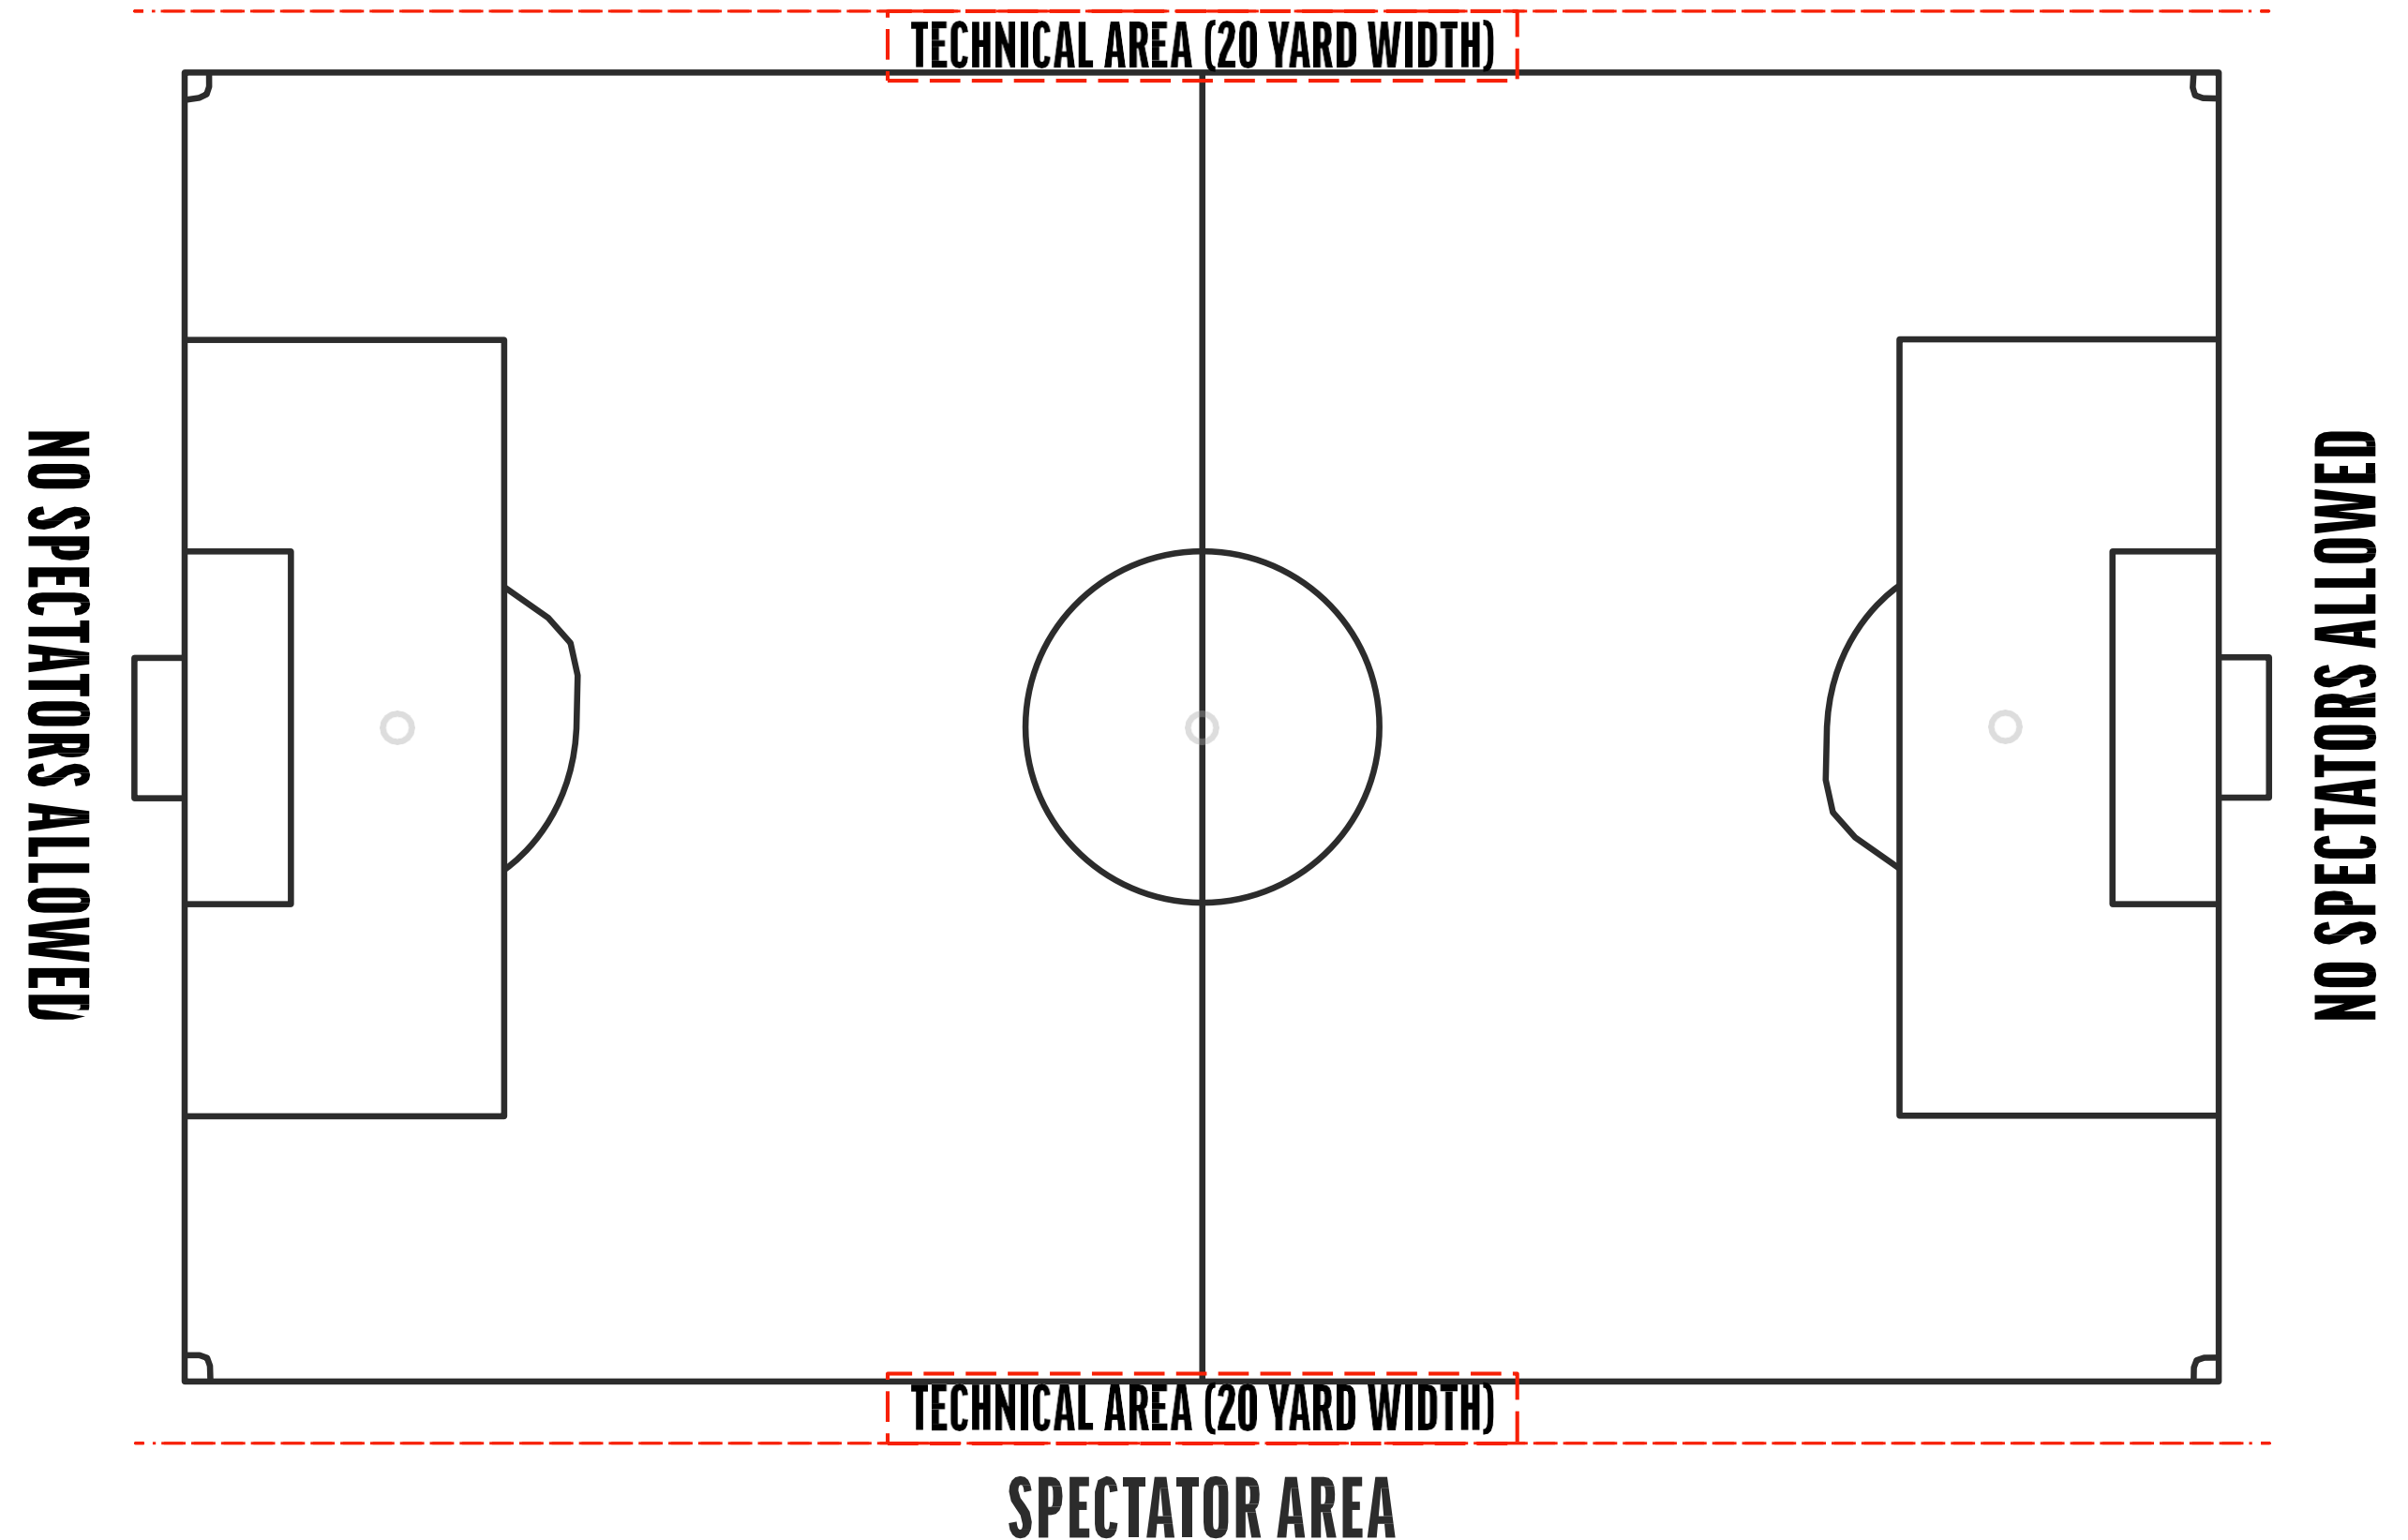

UNDER 13

9 V 9

Specific 9v9 pitch

Pitch size:

Length: 76 Yards

Width: min44 / max 54 yards

Goal size : 16x7ft

Goal area: 12x28 yards

Penalty mark: 9 yards

2 team set-up

Example 1

BEHIND THE LINE BARRIER

SPECTATOR AREA

*Pitch diagrams are not to exact size